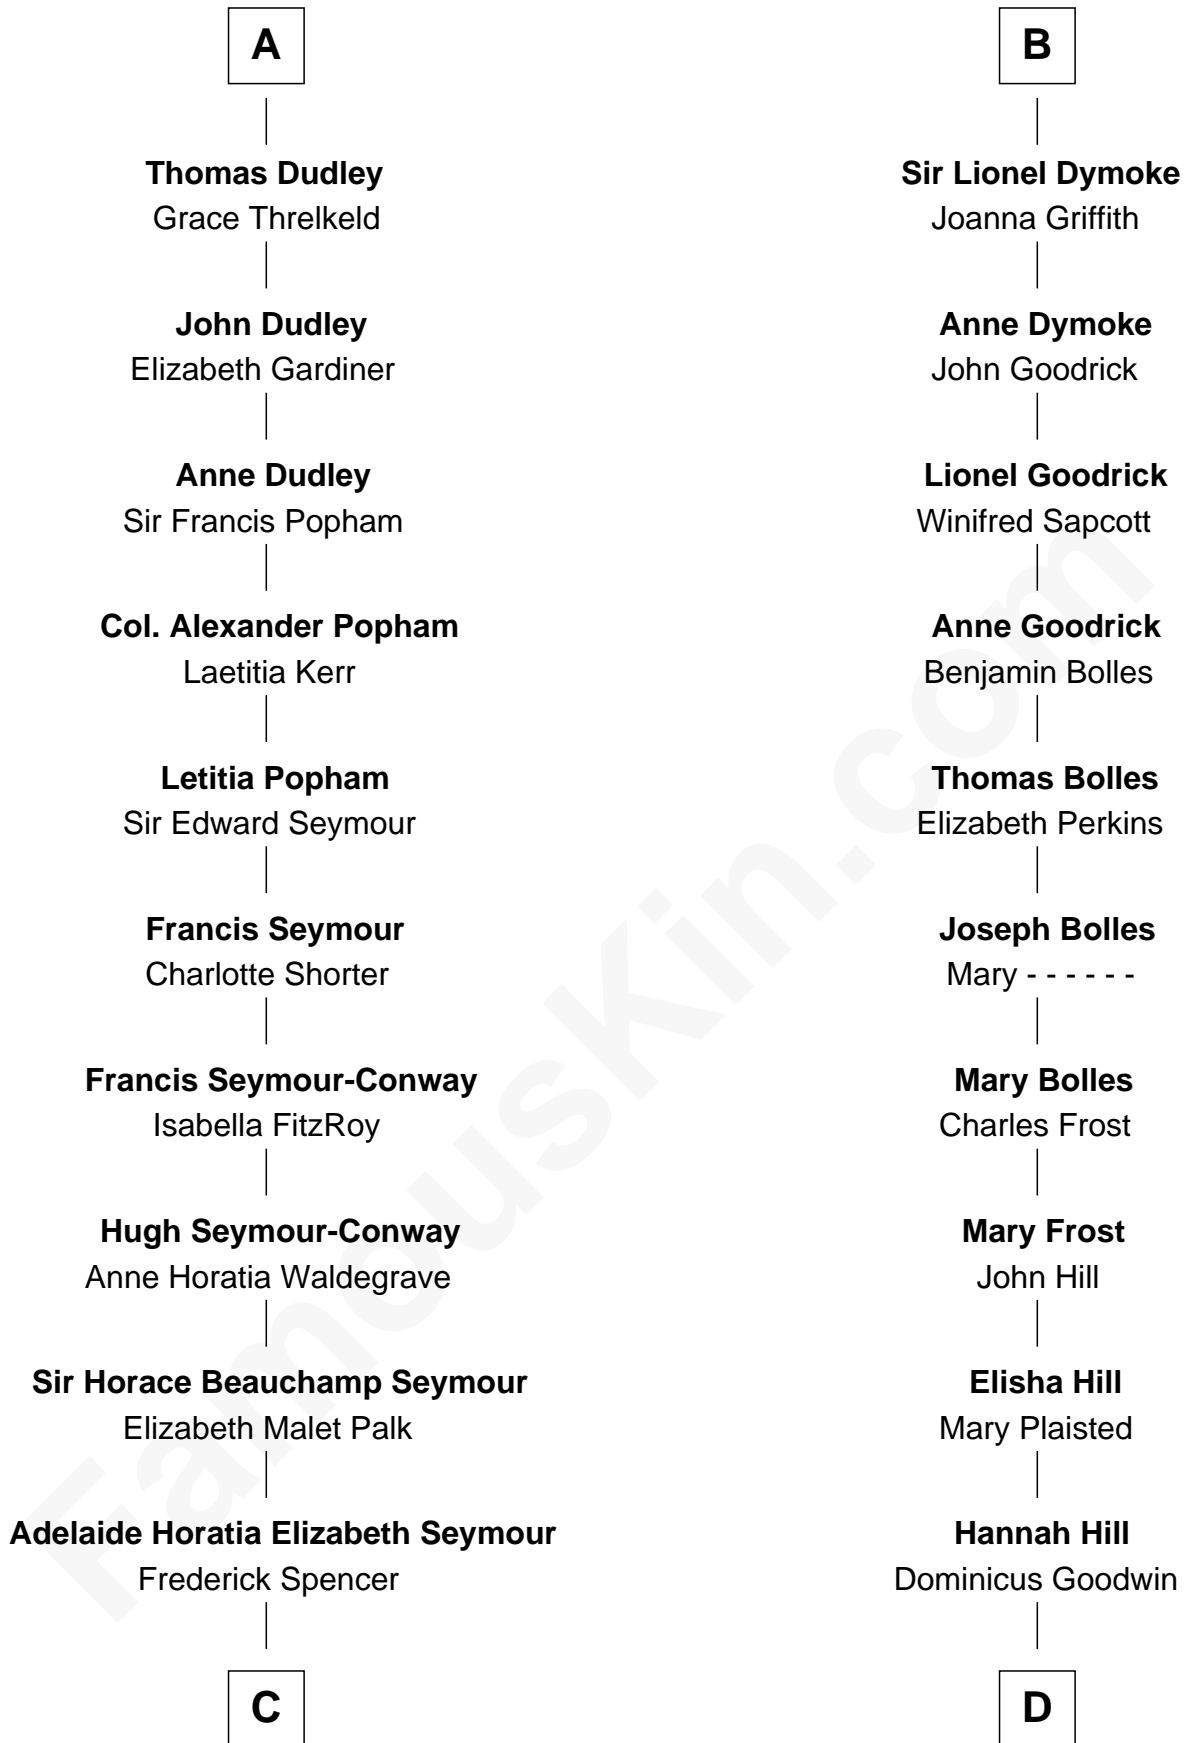

FamousKin.com Relationship Chart of

Prince Harry
Duke of Sussex

18th cousin 3 times removed of

Ichabod Goodwin
27th Governor of New Hampshire

C

Charles Robert Spencer

Margaret Baring

Albert Edward John Spencer

Cynthia Elinor Beatrix Hamilton

Edward John Spencer

Frances Ruth Burke Roche

Princess Diana Frances Spencer

Charles III, King of the United Kingdom

Prince Harry

Duke of Sussex

D

Samuel Goodwin

Anna Thompson Gerrish

Ichabod Goodwin

27th Governor of New Hampshire

FamousKin.com