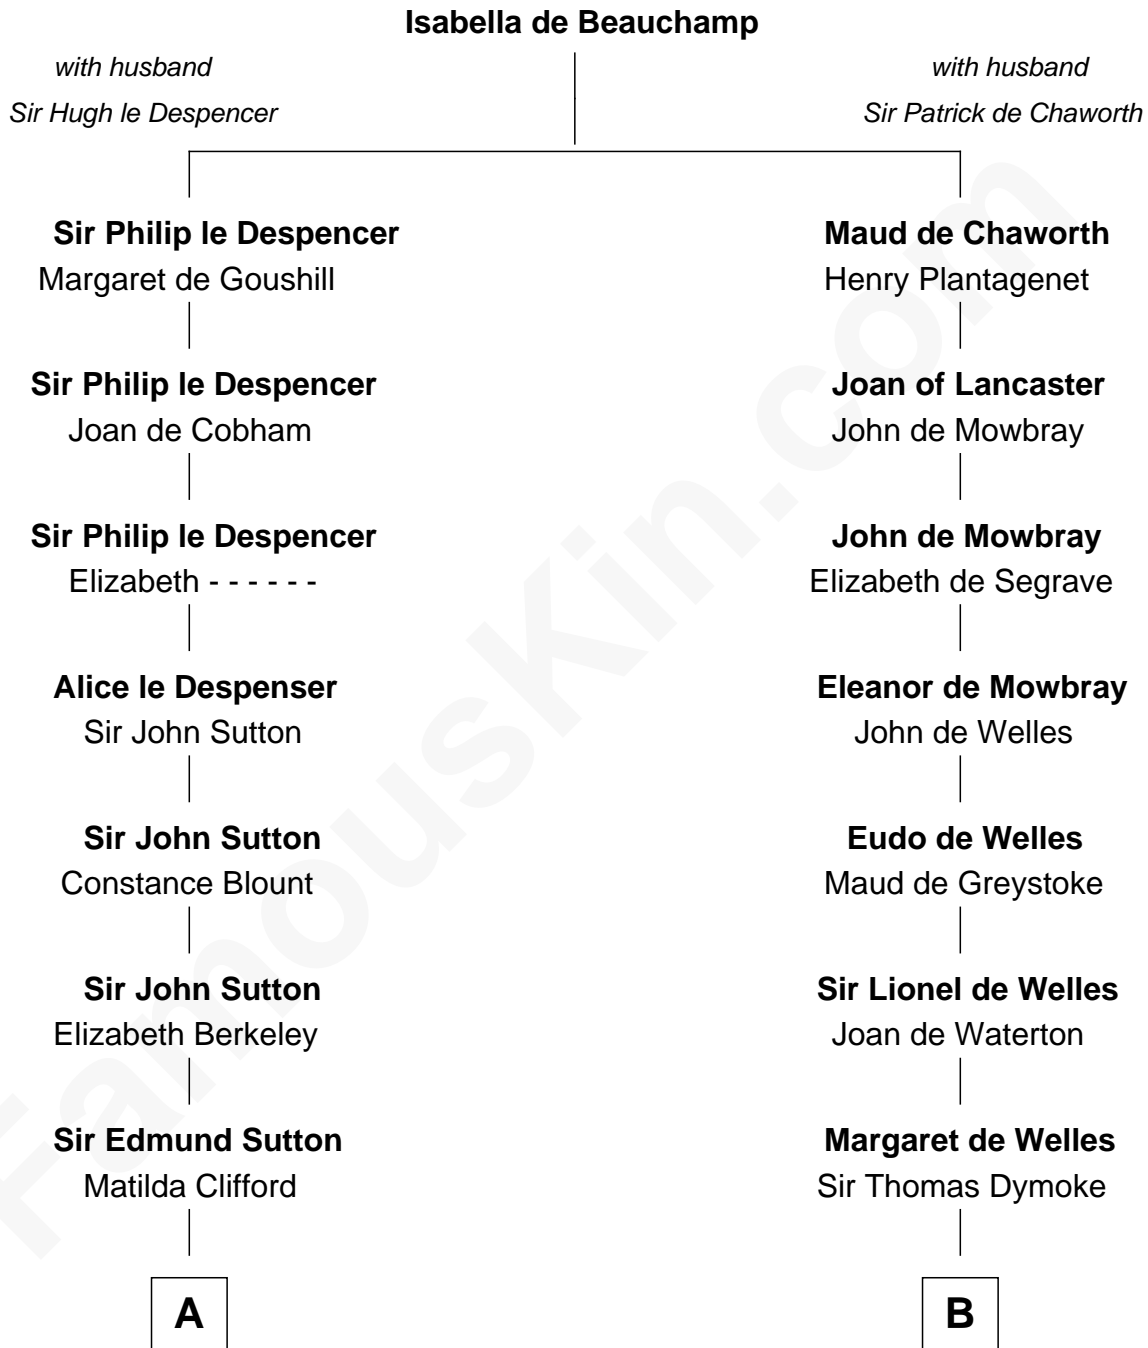

FamousKin.com Relationship Chart of

Prince Harry
Duke of Sussex

18th cousin 3 times removed of

Ichabod Goodwin
27th Governor of New Hampshire

C

Charles Robert Spencer

Margaret Baring

Albert Edward John Spencer

Cynthia Elinor Beatrix Hamilton

Edward John Spencer

Frances Ruth Burke Roche

Princess Diana Frances Spencer

Charles III, King of the United Kingdom

Prince Harry

Duke of Sussex

D

Samuel Goodwin

Anna Thompson Gerrish

Ichabod Goodwin

27th Governor of New Hampshire

FamousKin.com