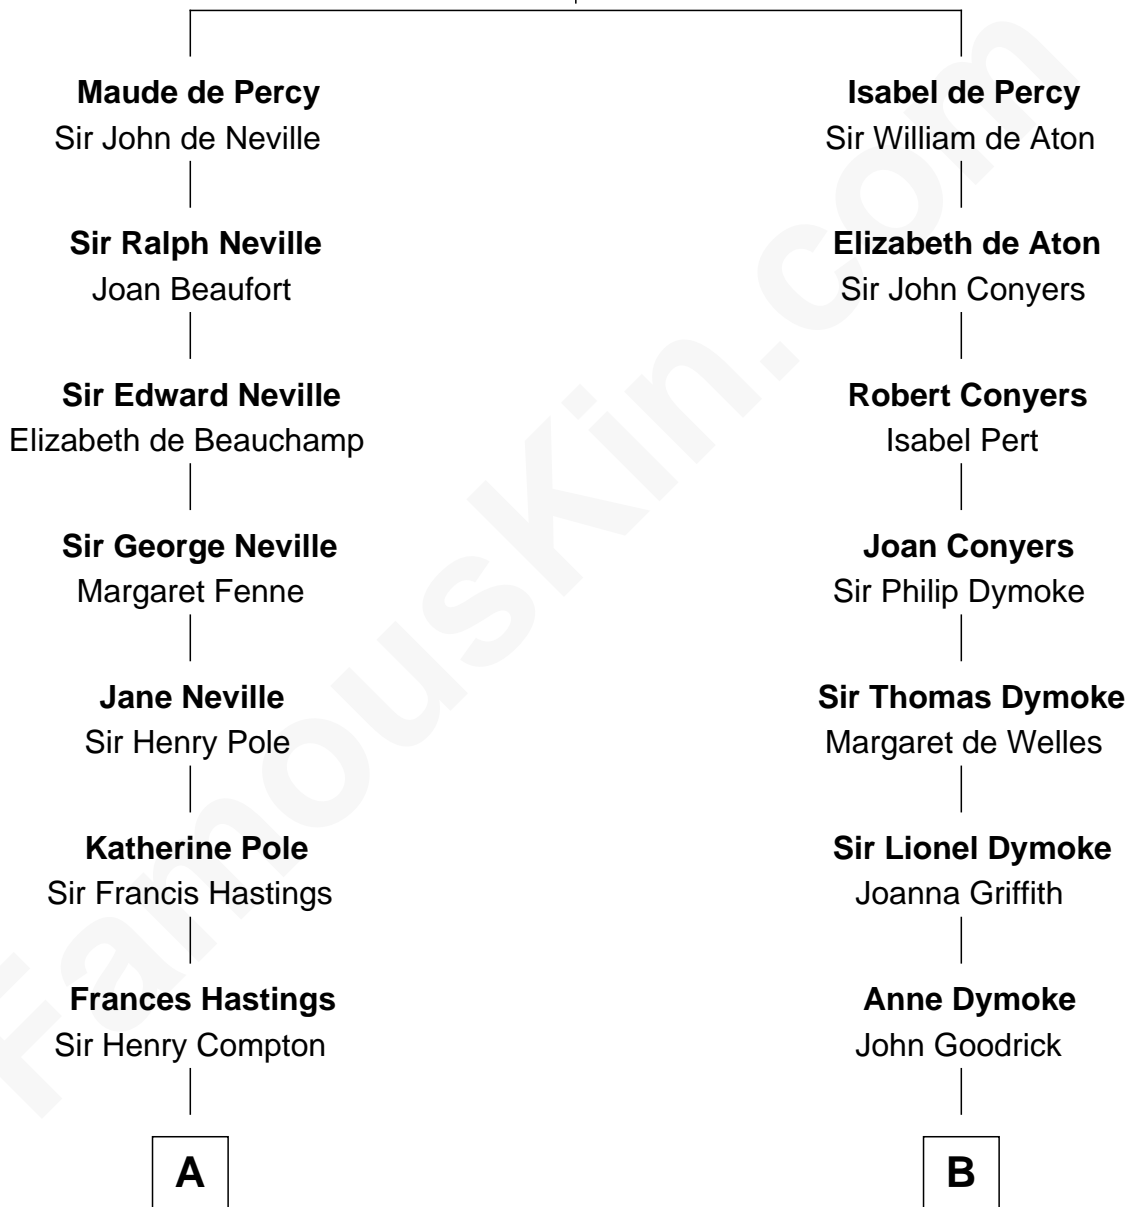

FamousKin.com Relationship Chart of

Prince Harry

Duke of Sussex

16th cousin 3 times removed of

Ichabod Goodwin

27th Governor of New Hampshire

Sir Henry de Percy

Idoine de Clifford

C

Edward John Spencer
Frances Ruth Burke Roche

Princess Diana Frances Spencer
Charles III, King of the United Kingdom

Prince Harry
Duke of Sussex

FamousKin.com