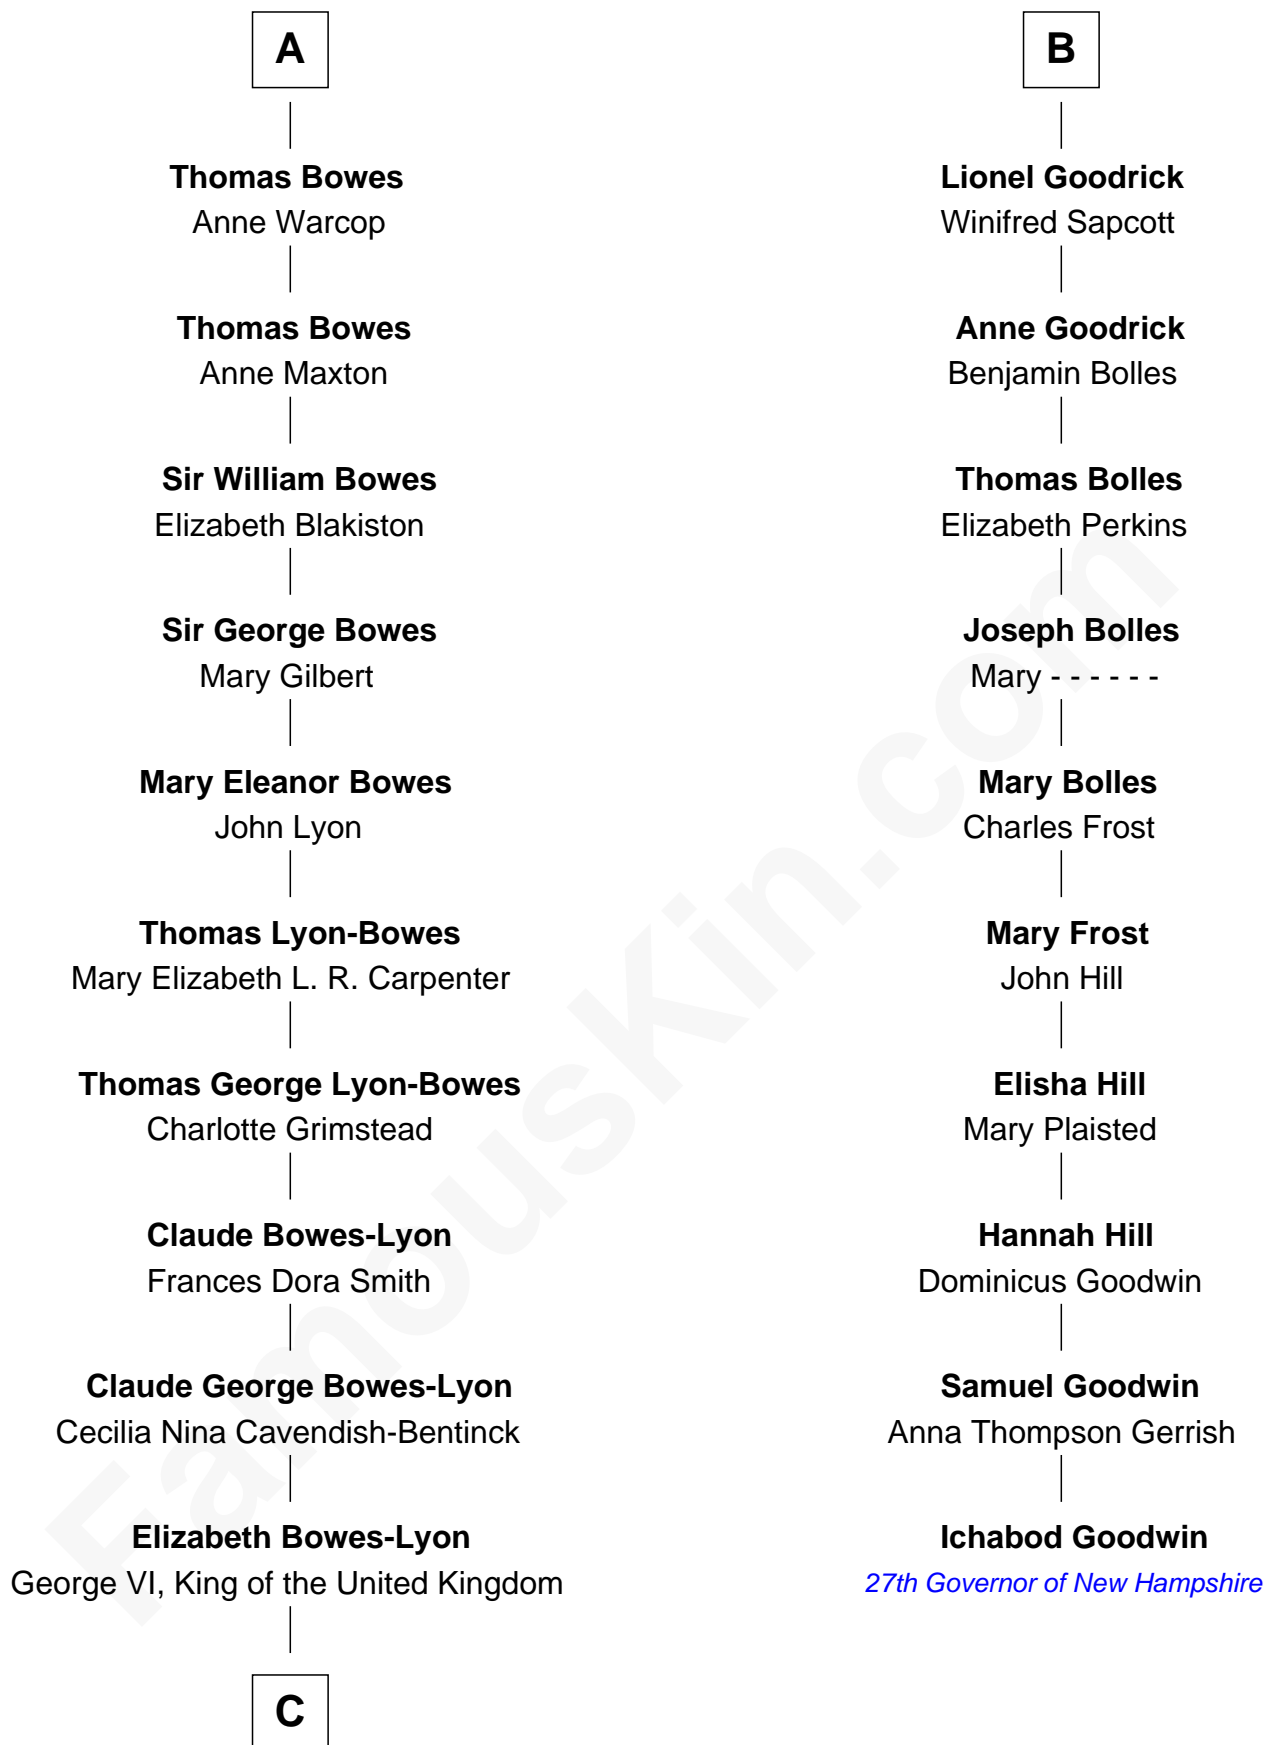

**FamousKin.com**  
**Relationship Chart of**  
**Prince Harry**  
*Duke of Sussex*

**16th cousin 3 times removed of**  
**Ichabod Goodwin**  
*27th Governor of New Hampshire*

**Sir Henry FitzHugh**

**C**

**Elizabeth II, Queen of the United Kingdom**

Prince Philip of Edinburgh

**Charles III, King of the United Kingdom**

Princess Diana Frances Spencer

**Prince Harry**

*Duke of Sussex*

FamousKin.com