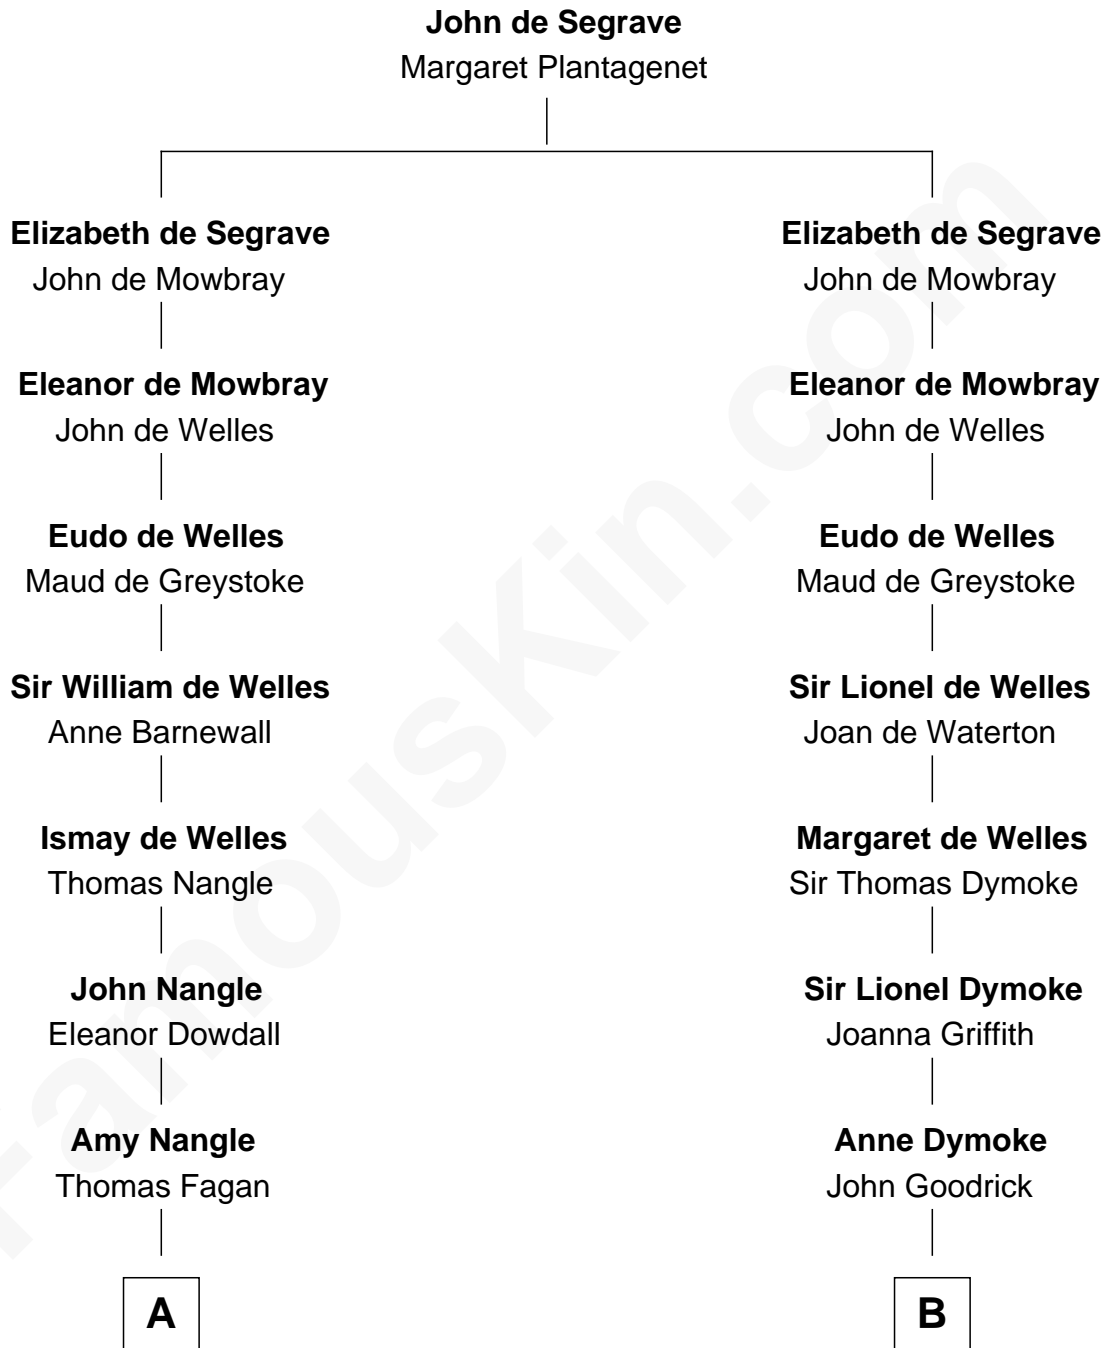

# FamousKin.com Relationship Chart of

**Prince Harry**  
*Duke of Sussex*

16th cousin 4 times removed of

**Ichabod Goodwin**  
*27th Governor of New Hampshire*

**A**

**Richard Fagan**  
Cecily Holmes

**John Fagan**  
Alice Segrave

**John Fagan**  
Beale Knowles

**Christopher Fagan**  
Mary Nagle

**Patrick Fagan**  
Christiana FitzMaurice

**Christopher Alexander Fagan**  
Hyacinthe Gabrielle Varis

**Hyacinthe Gabrielle Fagan**  
Sir Richard Colley Wellesley