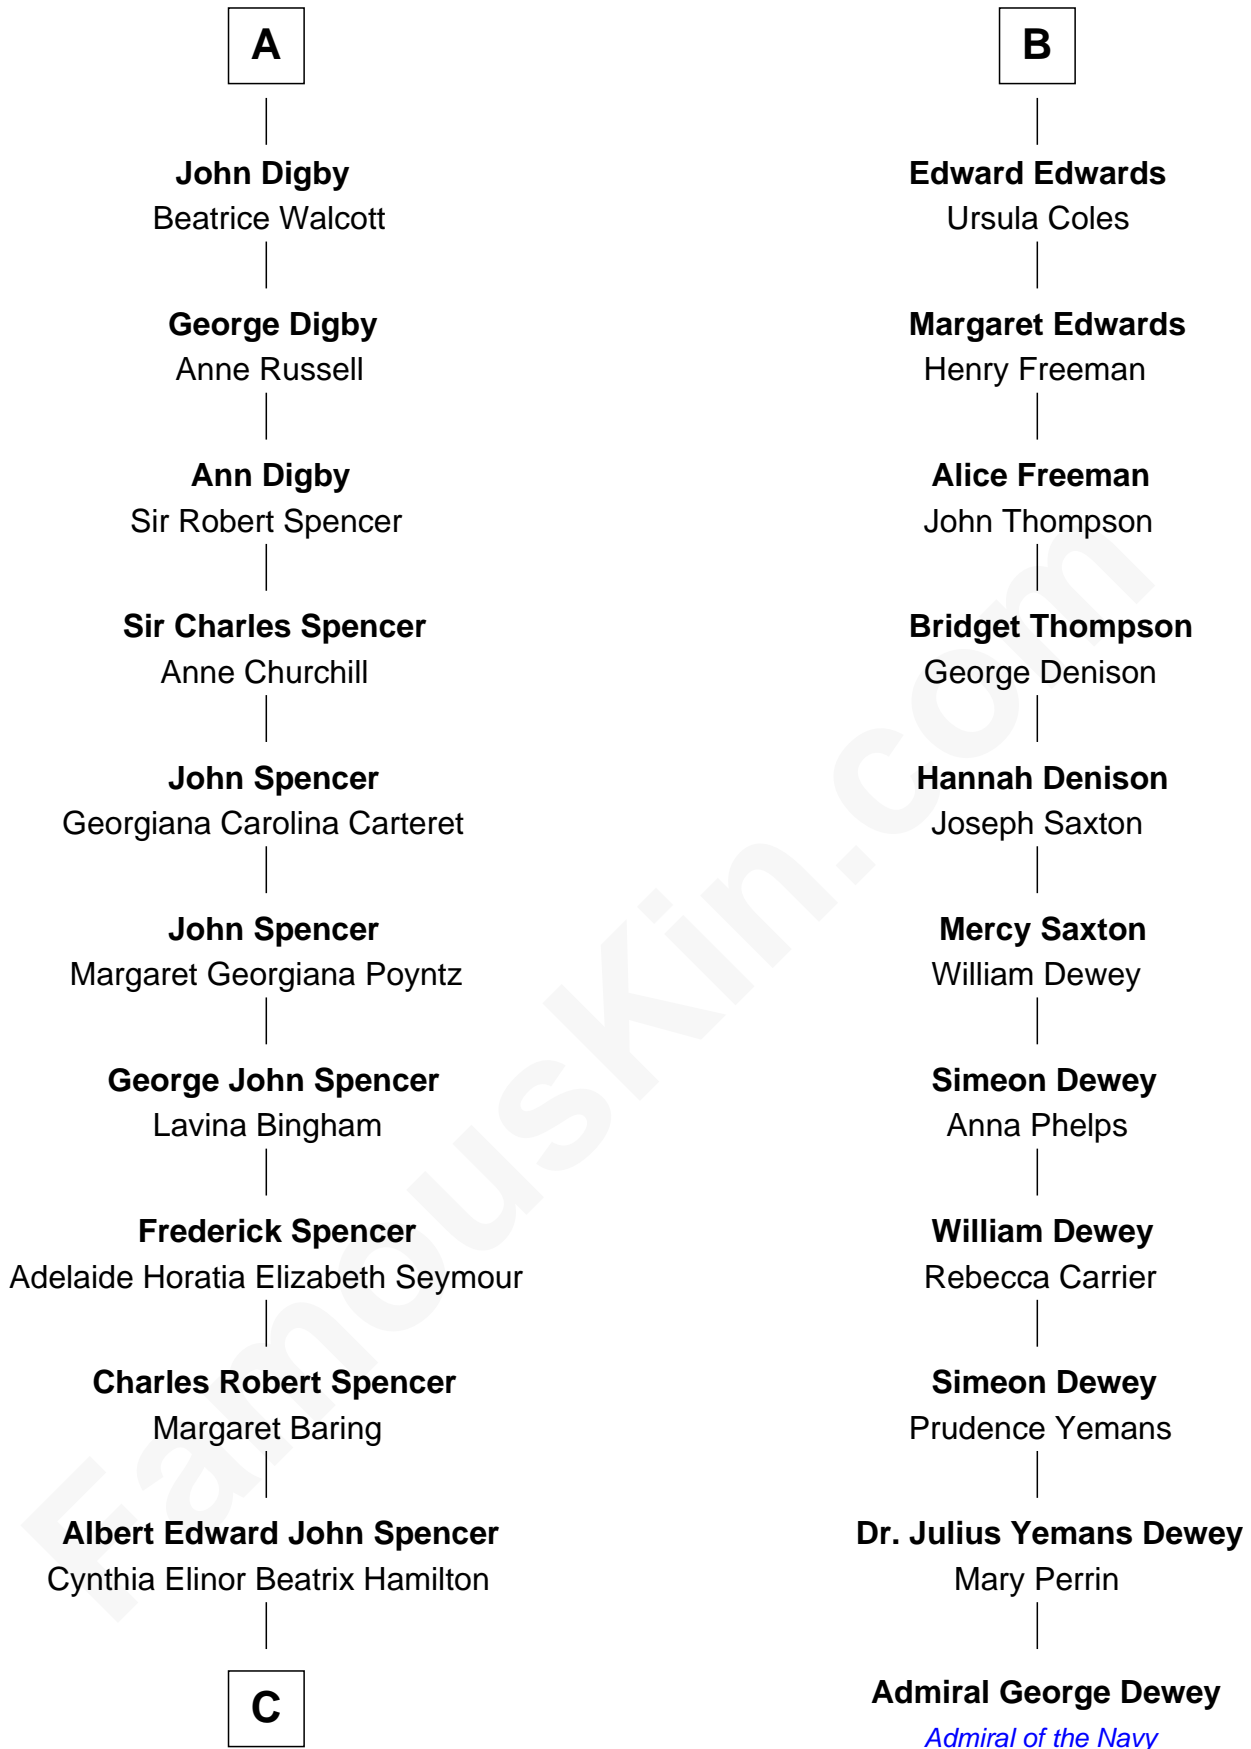

FamousKin.com Relationship Chart of

Prince Harry
Duke of Sussex

17th cousin 2 times removed of

Admiral George Dewey
Admiral of the Navy

William de la Spine
Alice de Bruley

C

Edward John Spencer
Frances Ruth Burke Roche

Princess Diana Frances Spencer
Charles III, King of the United Kingdom

Prince Harry
Duke of Sussex

FamousKin.com