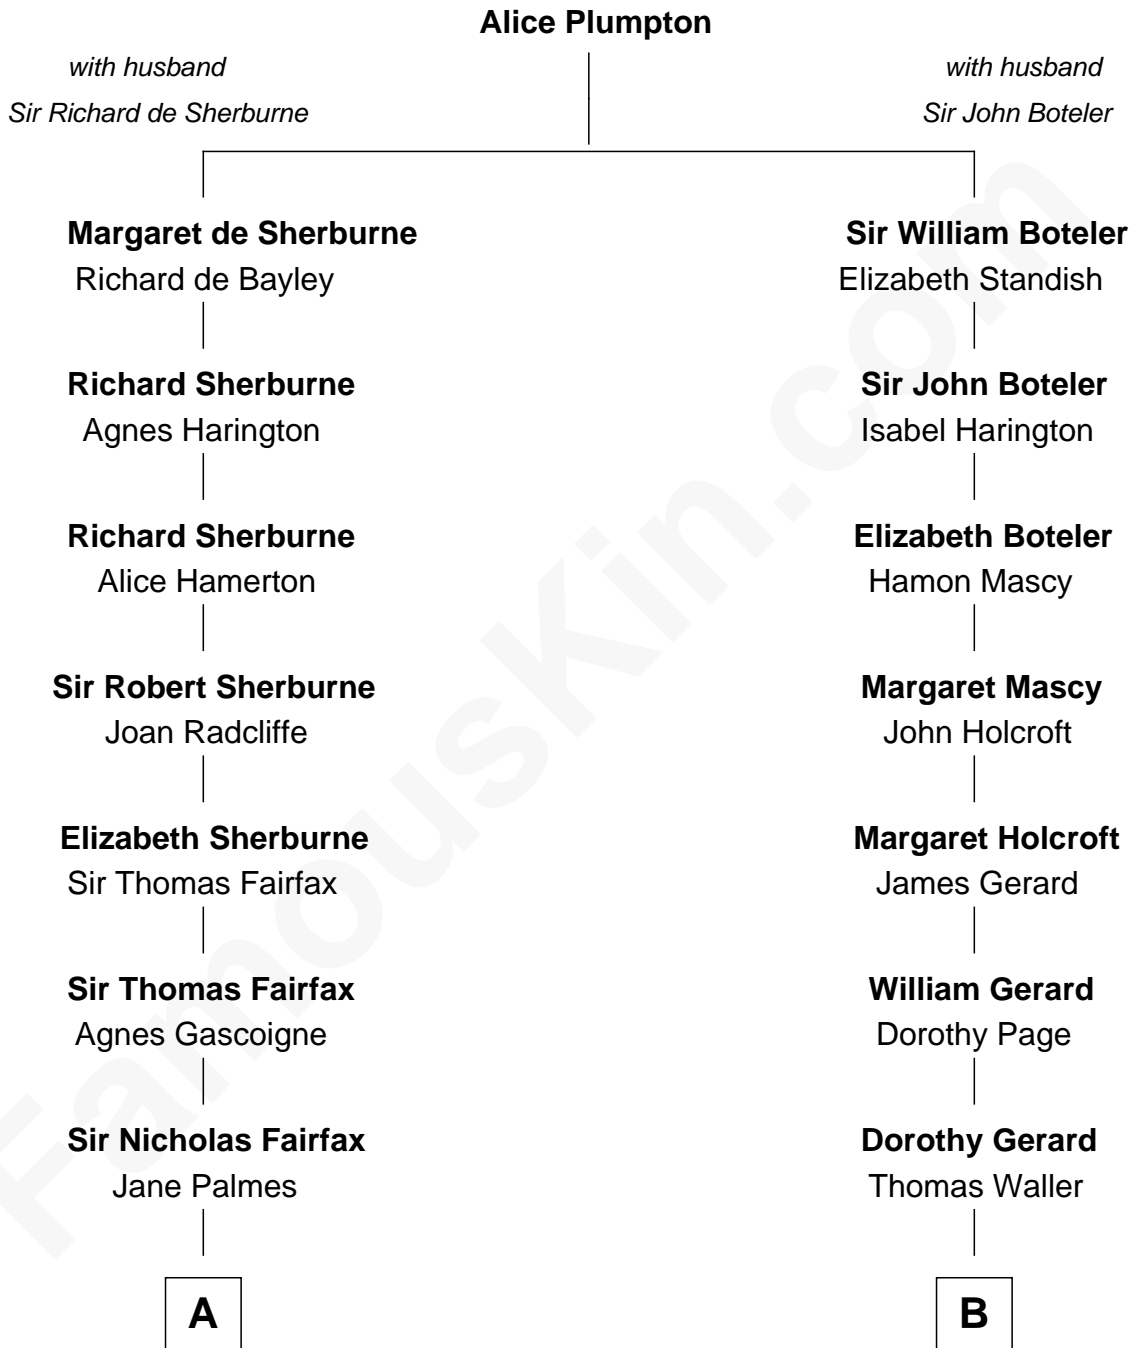

FamousKin.com

Relationship Chart of

Prince Harry

Duke of Sussex

14th cousin 7 times removed of

Capt. William Lewis Herndon
Captain of the ill fated S.S. Central America

C

—
Charles Robert Spencer

Margaret Baring

—
Albert Edward John Spencer

Cynthia Elinor Beatrix Hamilton

—
Edward John Spencer

Frances Ruth Burke Roche

—
Princess Diana Frances Spencer

Charles III, King of the United Kingdom

—
Prince Harry