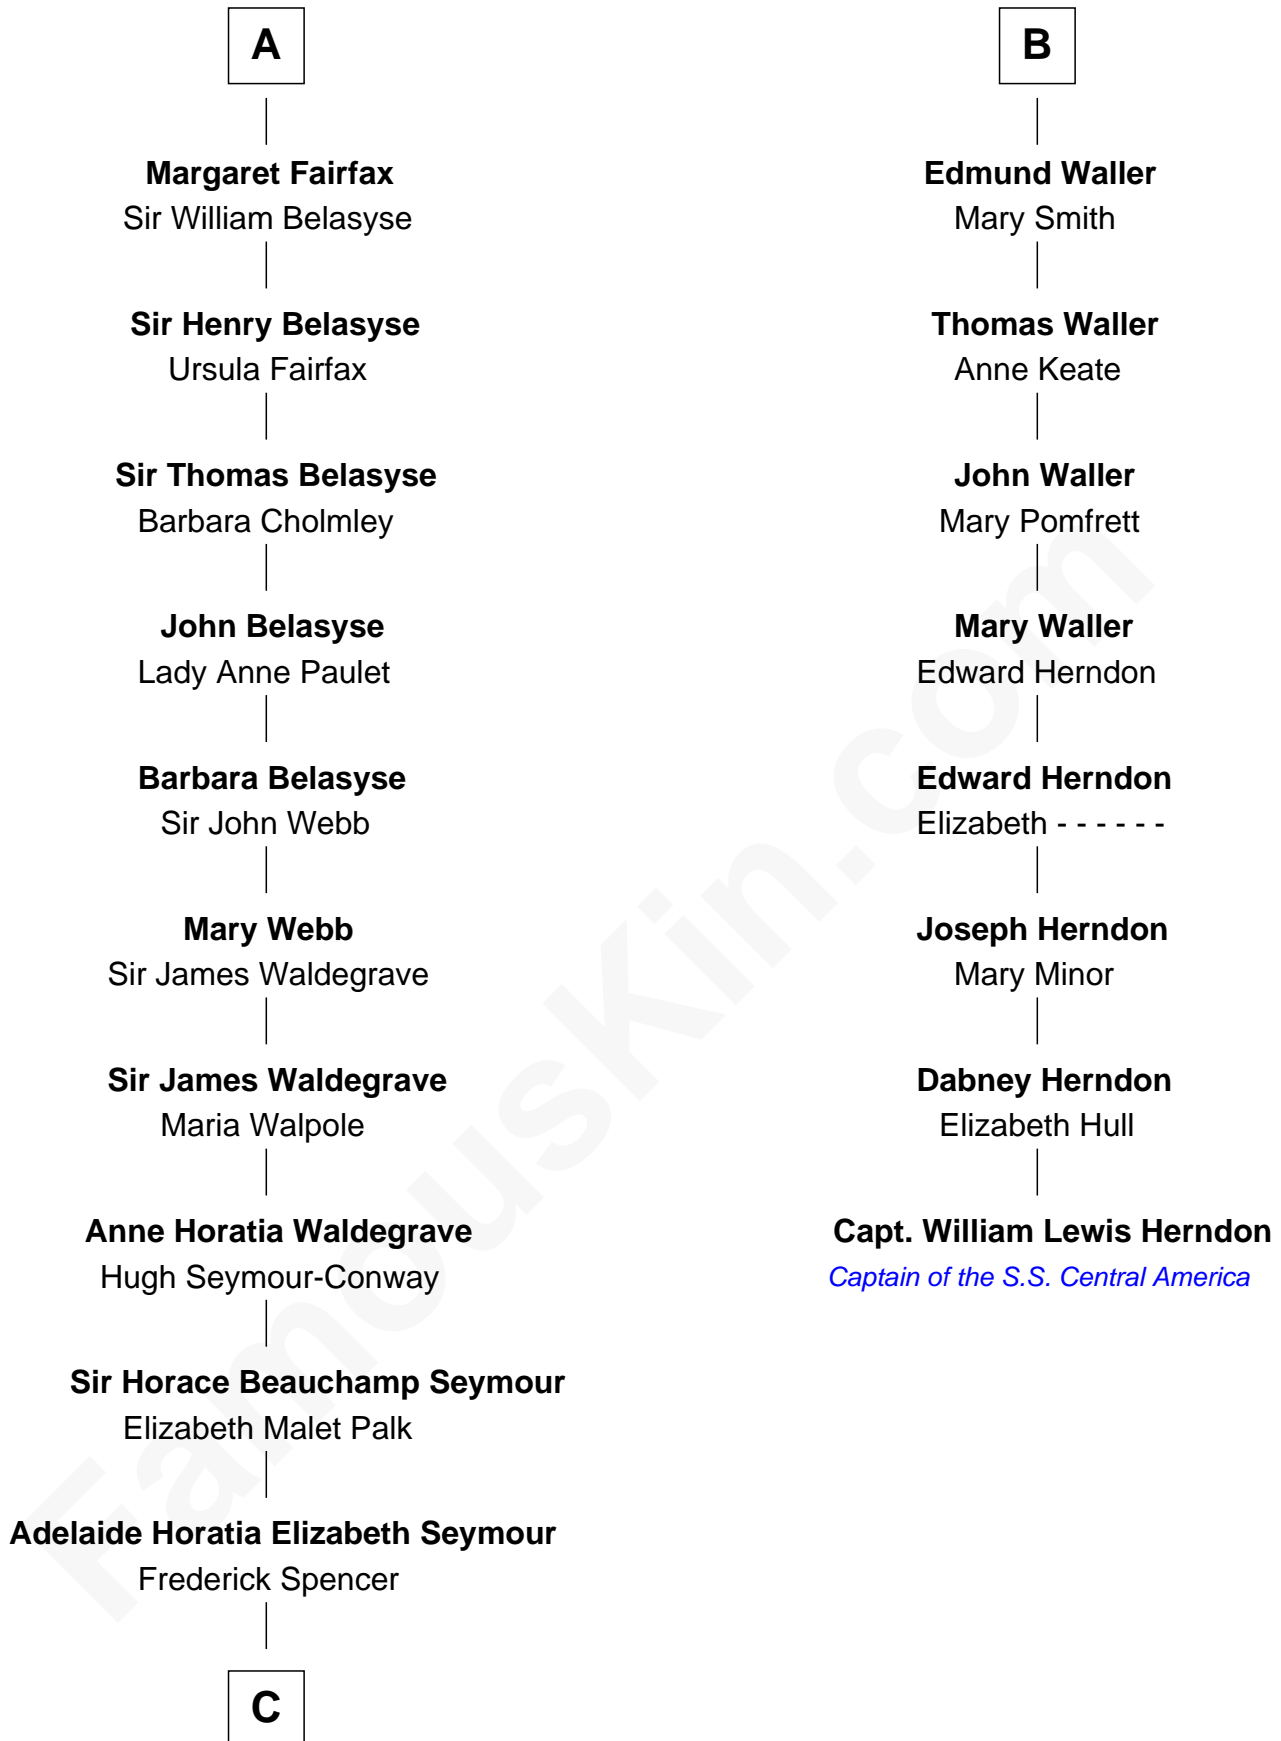

FamousKin.com

Relationship Chart of

Prince Harry

Duke of Sussex

14th cousin 7 times removed of

Capt. William Lewis Herndon
Captain of the ill fated S.S. Central America

C

—
Charles Robert Spencer

Margaret Baring

—
Albert Edward John Spencer

Cynthia Elinor Beatrix Hamilton

—
Edward John Spencer

Frances Ruth Burke Roche

—
Princess Diana Frances Spencer

Charles III, King of the United Kingdom

—
Prince Harry