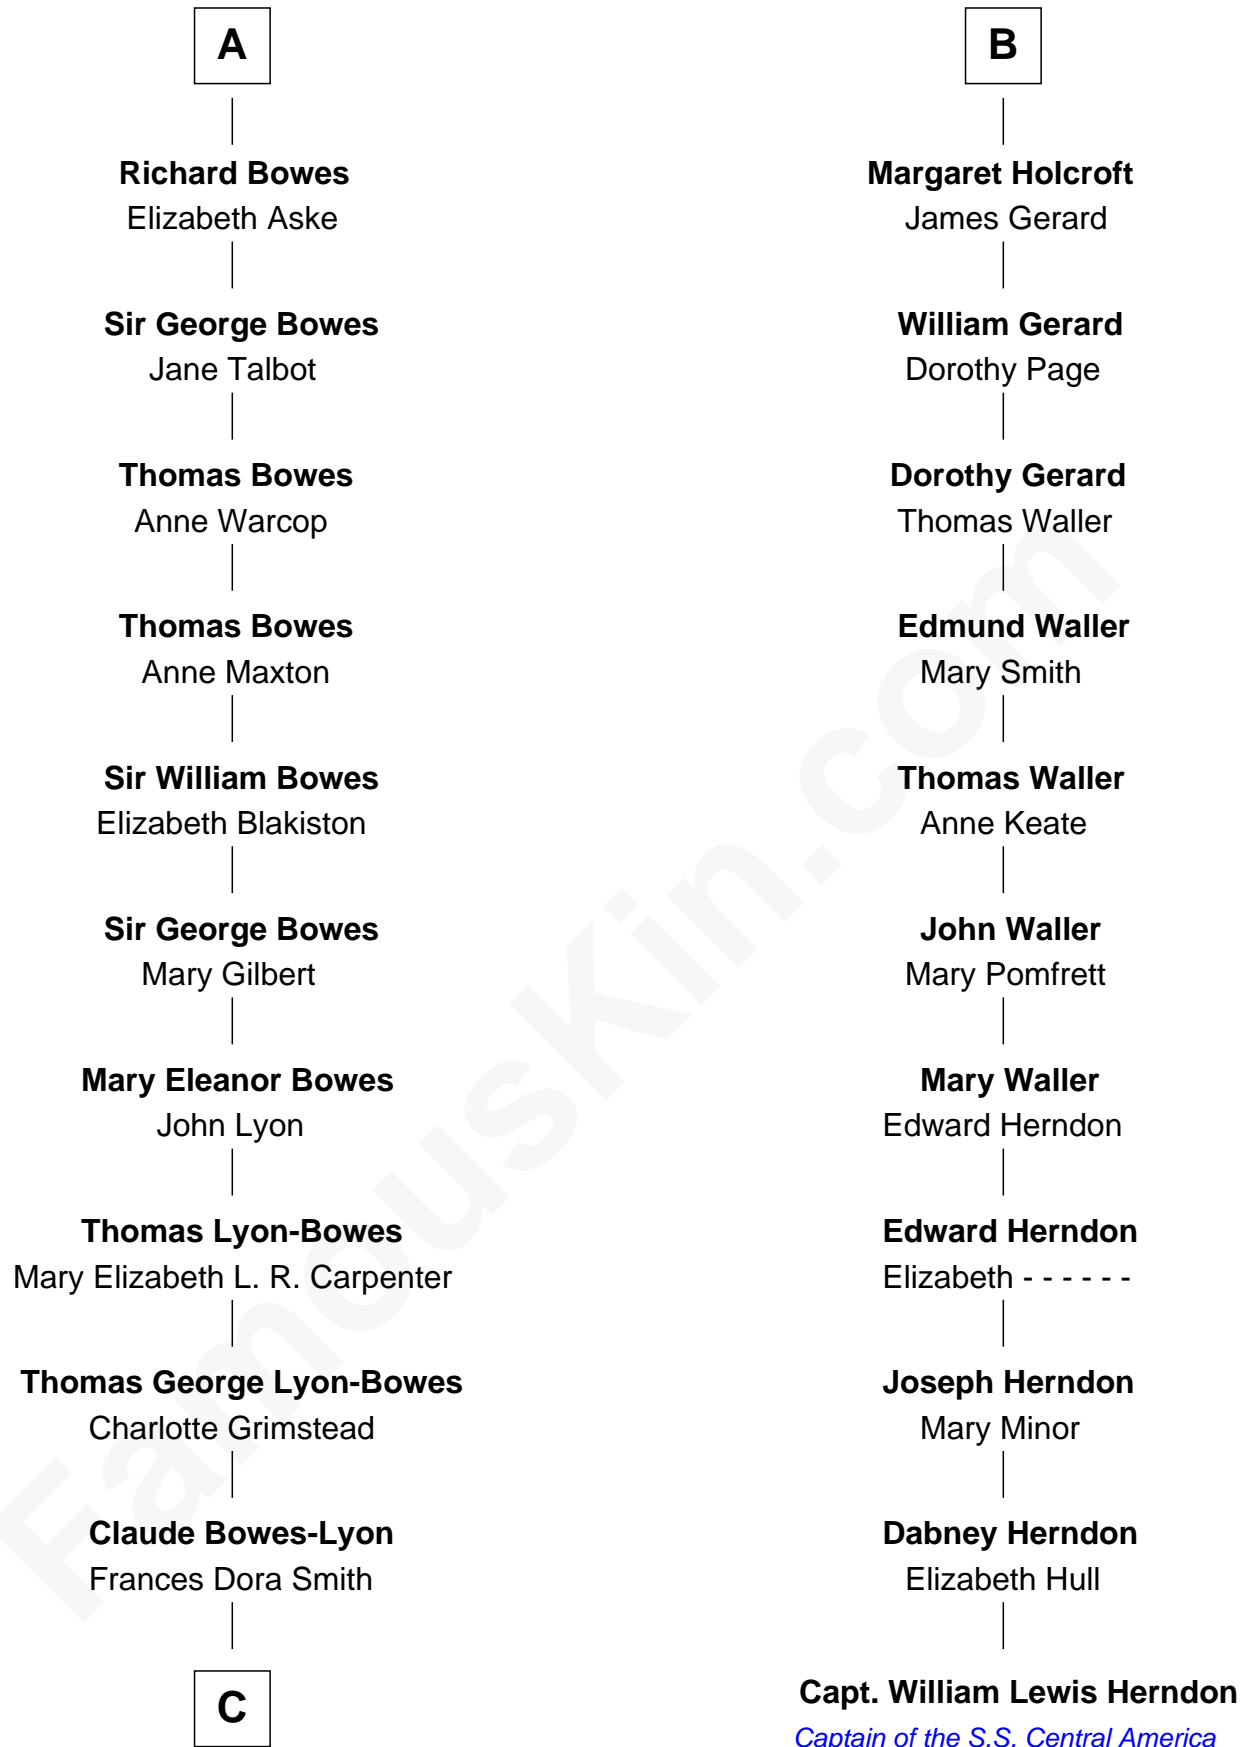

FamousKin.com
Relationship Chart of
Prince Harry
Duke of Sussex

17th cousin 4 times removed of

Capt. William Lewis Herndon
Captain of the ill fated S.S. Central America

C

Claude George Bowes-Lyon
Cecilia Nina Cavendish-Bentinck

Elizabeth Bowes-Lyon
George VI, King of the United Kingdom

Elizabeth II, Queen of the United Kingdom
Prince Philip of Edinburgh

Charles III, King of the United Kingdom
Princess Diana Frances Spencer

Prince Harry
Duke of Sussex