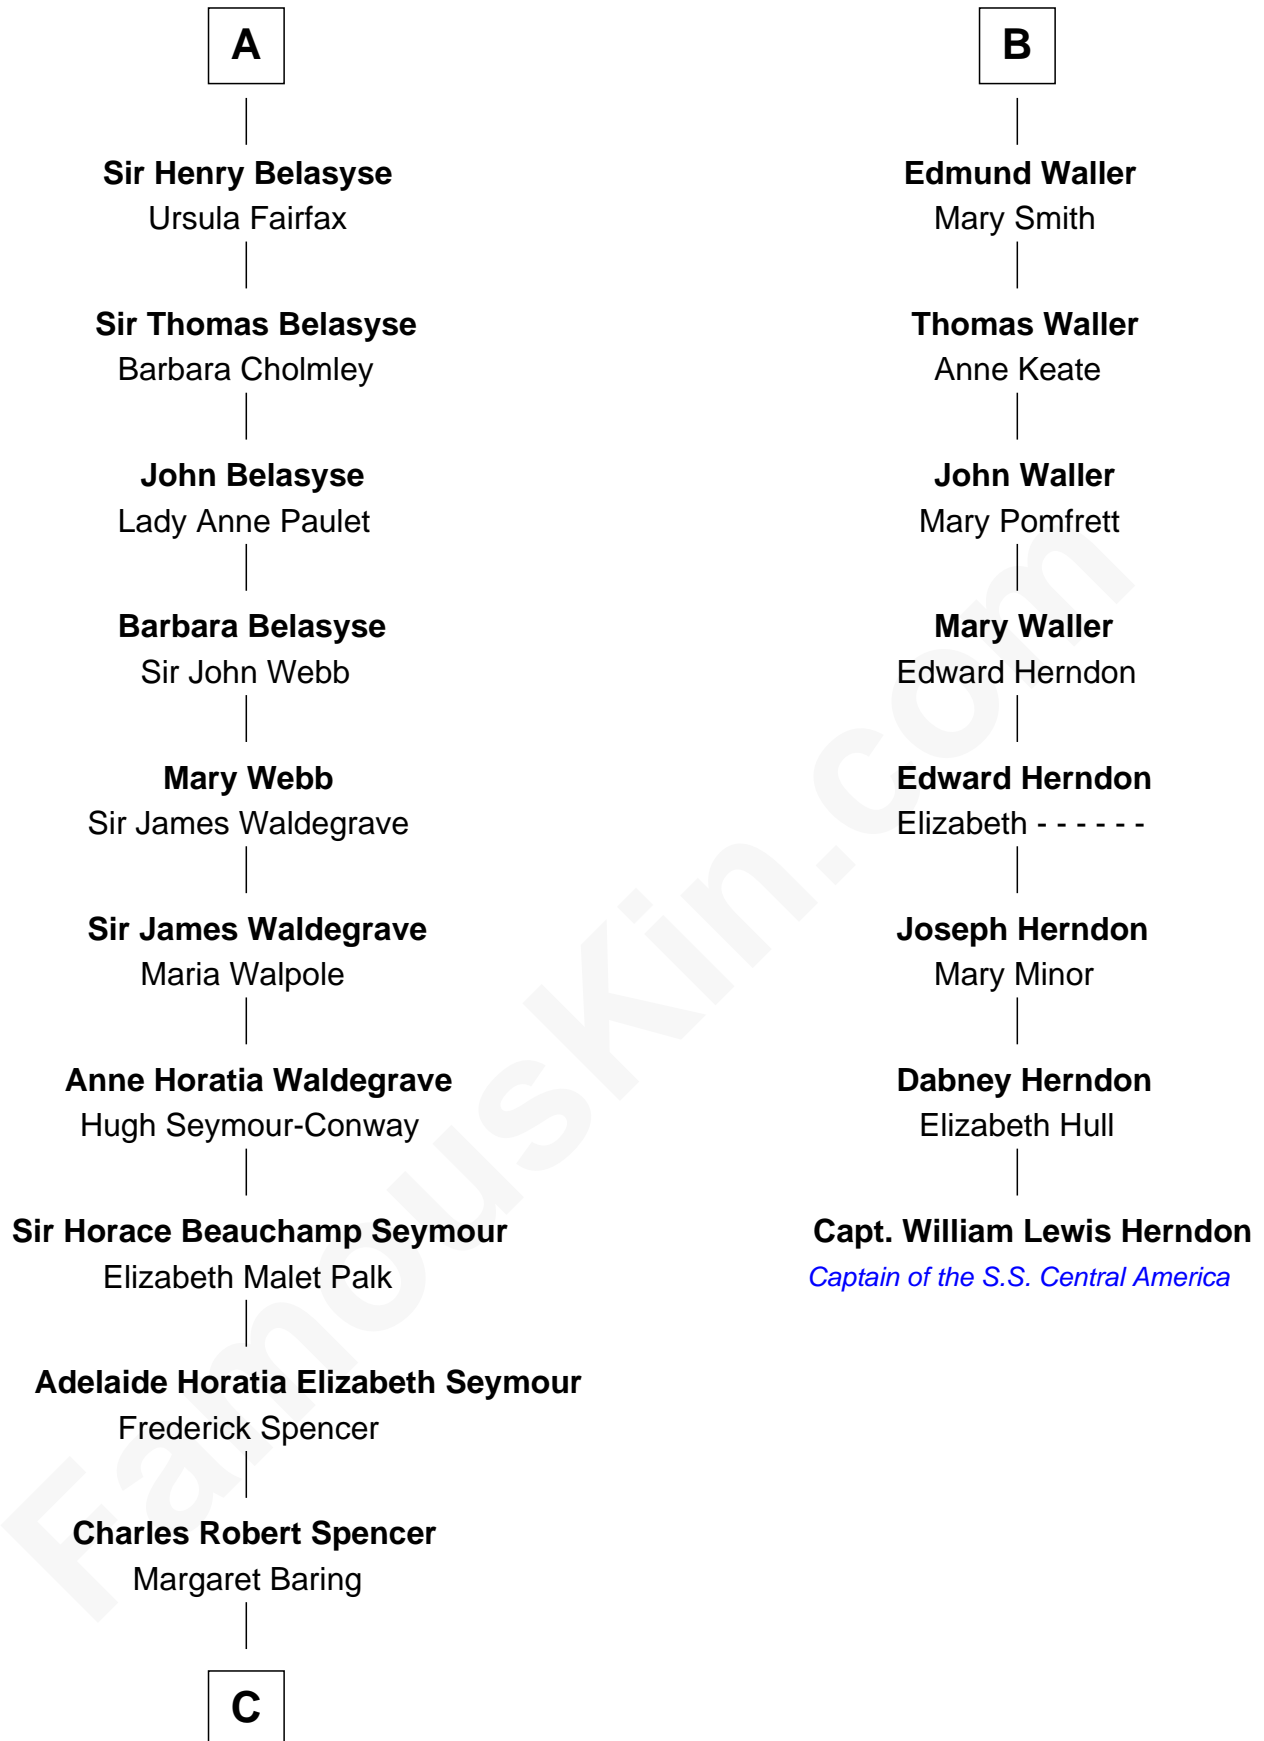

## Relationship Chart of

### Prince Harry

*Duke of Sussex*

14th cousin 6 times removed of

**Capt. William Lewis Herndon**  
*Captain of the ill fated S.S. Central America*

**C**

—  
**Albert Edward John Spencer**

Cynthia Elinor Beatrix Hamilton

—  
**Edward John Spencer**

Frances Ruth Burke Roche

—  
**Princess Diana Frances Spencer**

Charles III, King of the United Kingdom

—  
**Prince Harry**

*Duke of Sussex*

FamousKin.com