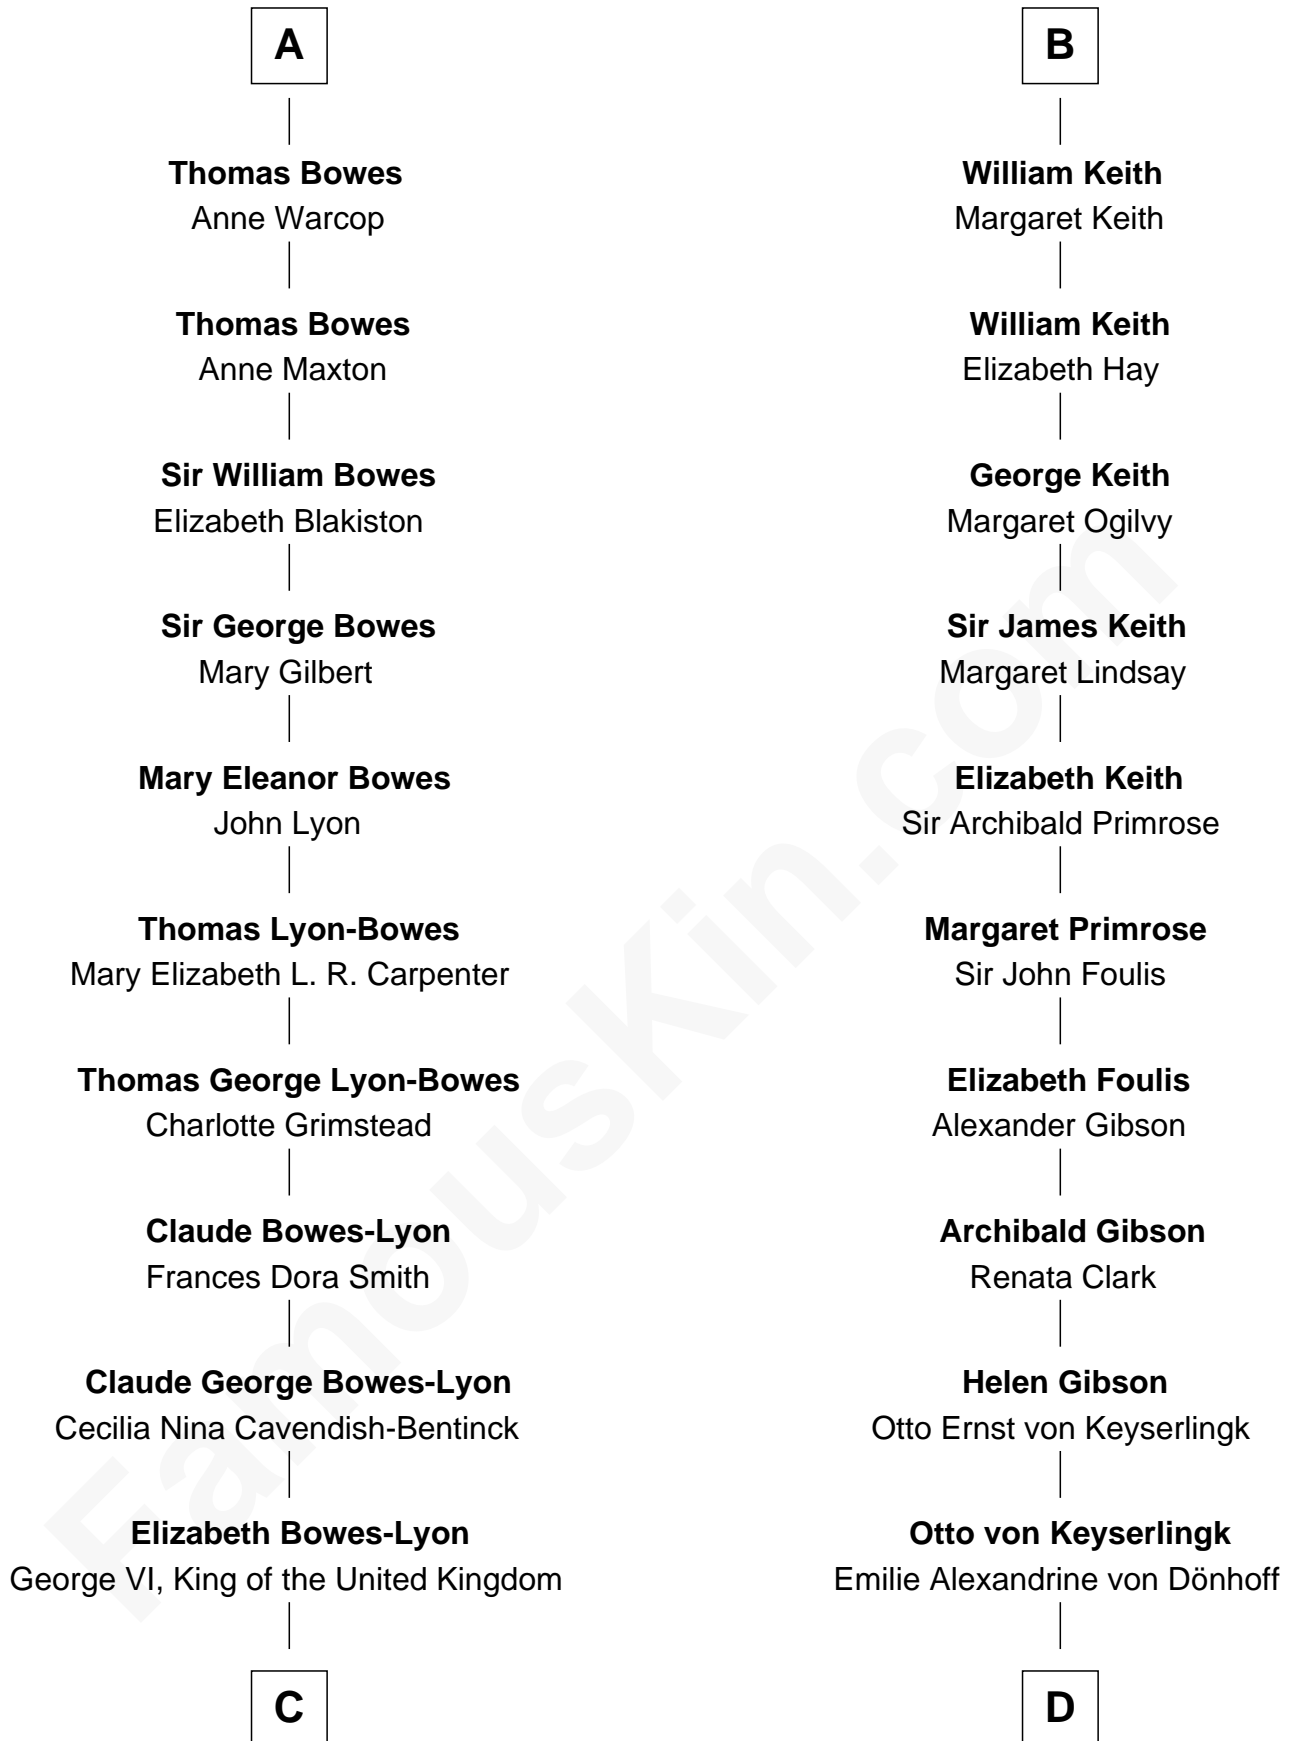

# FamousKin.com Relationship Chart of

**Prince Harry**  
*Duke of Sussex*

19th cousin 2 times removed of

**Wernher von Braun**  
*Rocket Scientist*

**Edmund Fitzalan**  
Alice de Warenne

**Aline Fitzalan**  
Sir Roger le Strange

**Lucy le Strange**  
Sir William Willoughby

**Margery Willoughby**  
Sir William FitzHugh

**Maud FitzHugh**  
Sir William Bowes

**Sir Ralph Bowes**  
Margery Conyers

**Richard Bowes**  
Elizabeth Aske

**Sir George Bowes**  
Jane Talbot

**A**

**Richard Fitzalan**  
Eleanor Plantagenet

**Alice Fitzalan**  
Sir Thomas de Holand

**Margaret de Holand**  
Sir John Beaufort

**Joan Beaufort**  
James I, King of Scotland

**Annabella Stewart**  
Sir George Gordon

**Elizabeth Gordon**  
William Keith

**Robert Keith**  
Elizabeth Douglas

**B**

**C**

**Elizabeth II, Queen of the United Kingdom**

Prince Philip of Edinburgh

**Charles III, King of the United Kingdom**

Princess Diana Frances Spencer