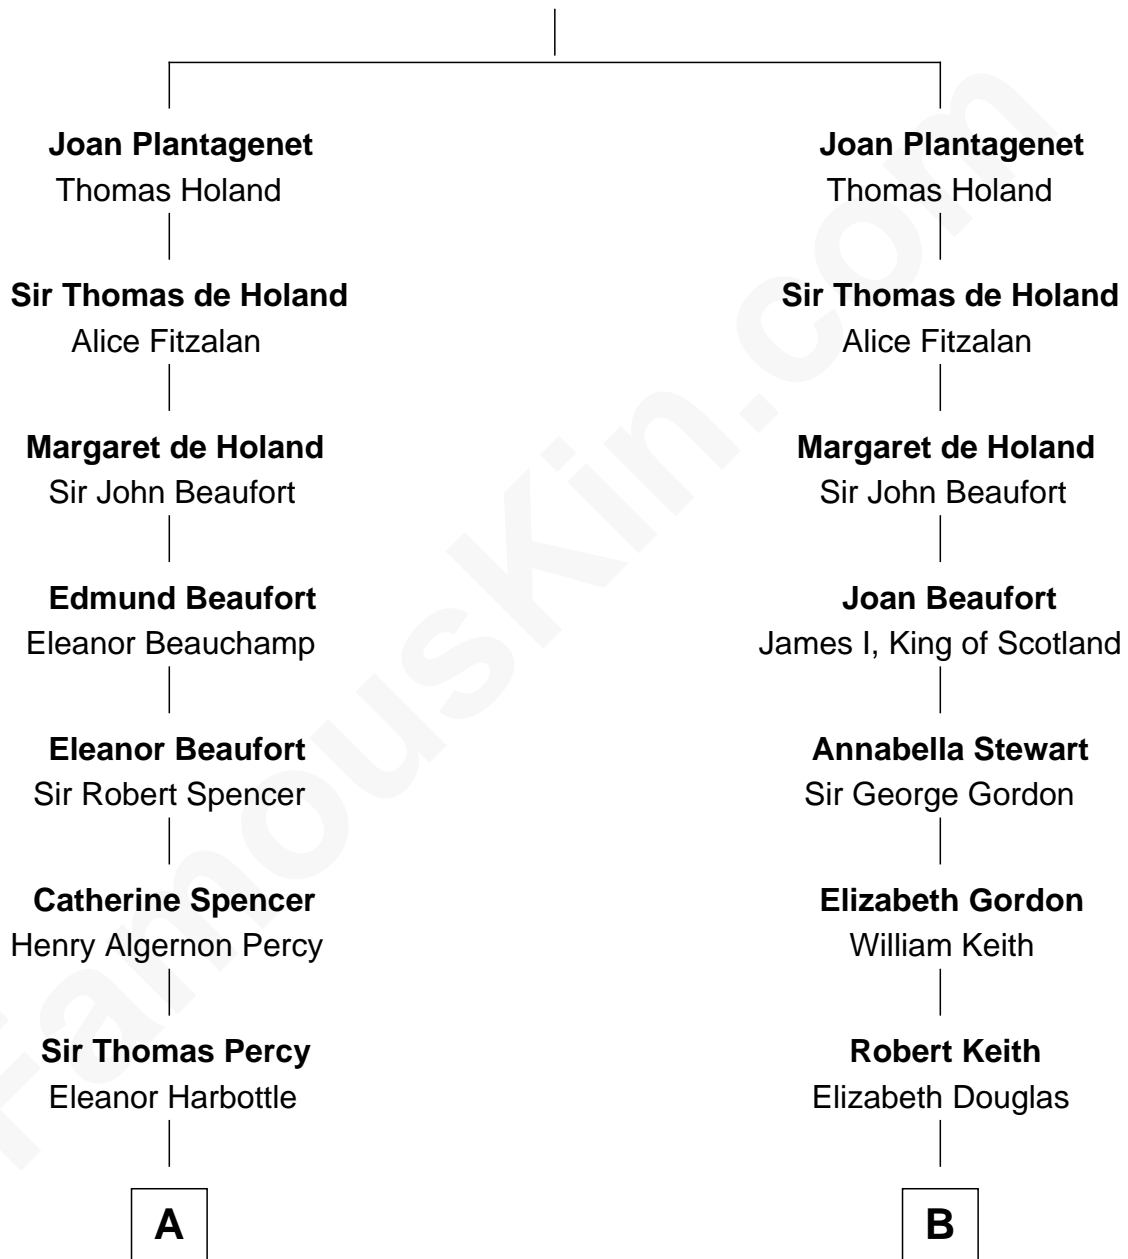

FamousKin.com Relationship Chart of

Prince Harry
Duke of Sussex

21st cousin of

Wernher von Braun
Rocket Scientist

Edmund of Woodstock
Margaret Wake

C

Charles Robert Spencer

Margaret Baring

Albert Edward John Spencer

Cynthia Elinor Beatrix Hamilton

Edward John Spencer

Frances Ruth Burke Roche

Princess Diana Frances Spencer

Charles III, King of the United Kingdom

Prince Harry

Duke of Sussex

D

Friederike von Keyserlingk

Gustav von Below

Karl Emil Gustav von Below

Eleonore Melitta Behrend

Marie Eleonore Dorothea von Below

Wernher von Quistorp

Emmy von Quistorp