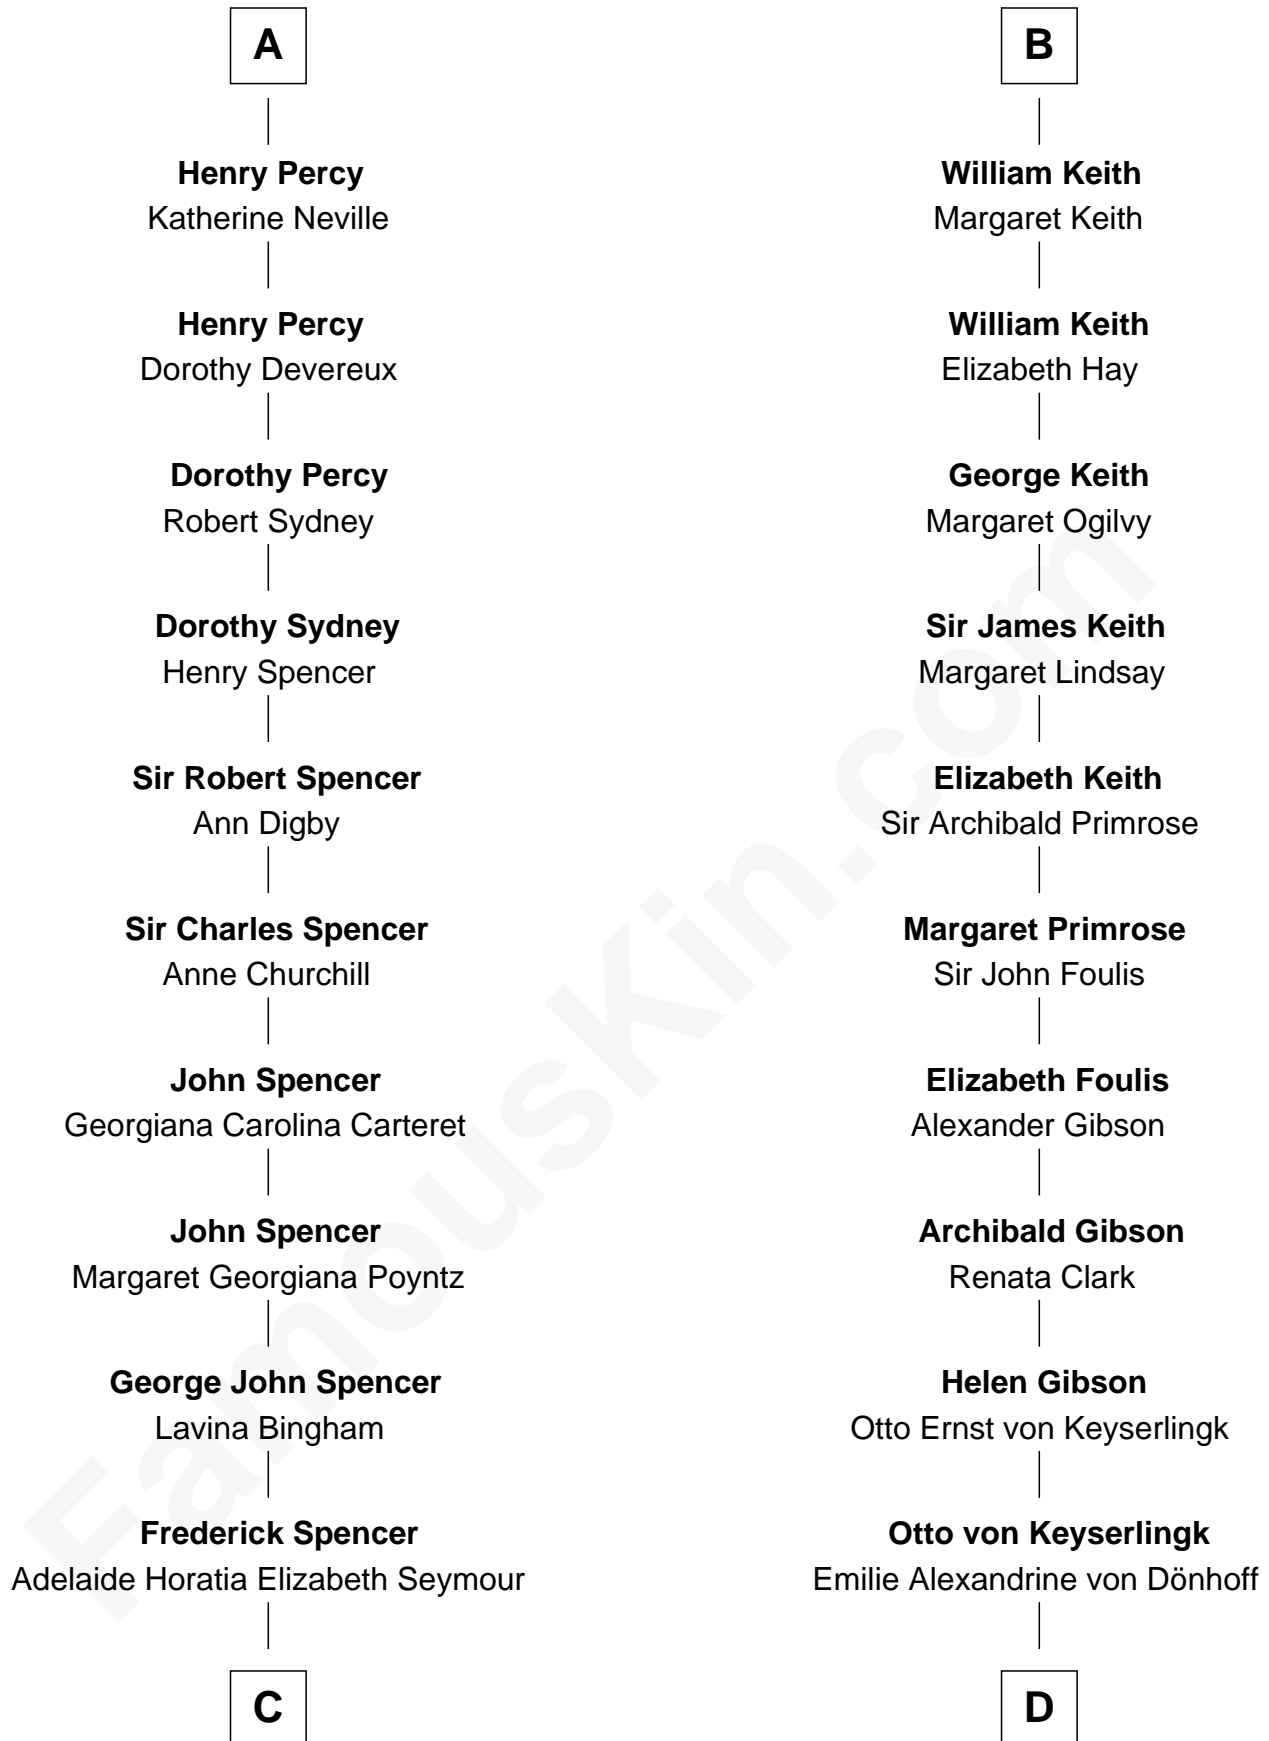

# FamousKin.com Relationship Chart of

**Prince Harry**  
*Duke of Sussex*

21st cousin of

**Wernher von Braun**  
*Rocket Scientist*

**Sir Robert de Holland**  
Maude la Zouche

**C**

**Charles Robert Spencer**

Margaret Baring

**Albert Edward John Spencer**

Cynthia Elinor Beatrix Hamilton

**Edward John Spencer**

Frances Ruth Burke Roche

**Princess Diana Frances Spencer**

Charles III, King of the United Kingdom

**Prince Harry**