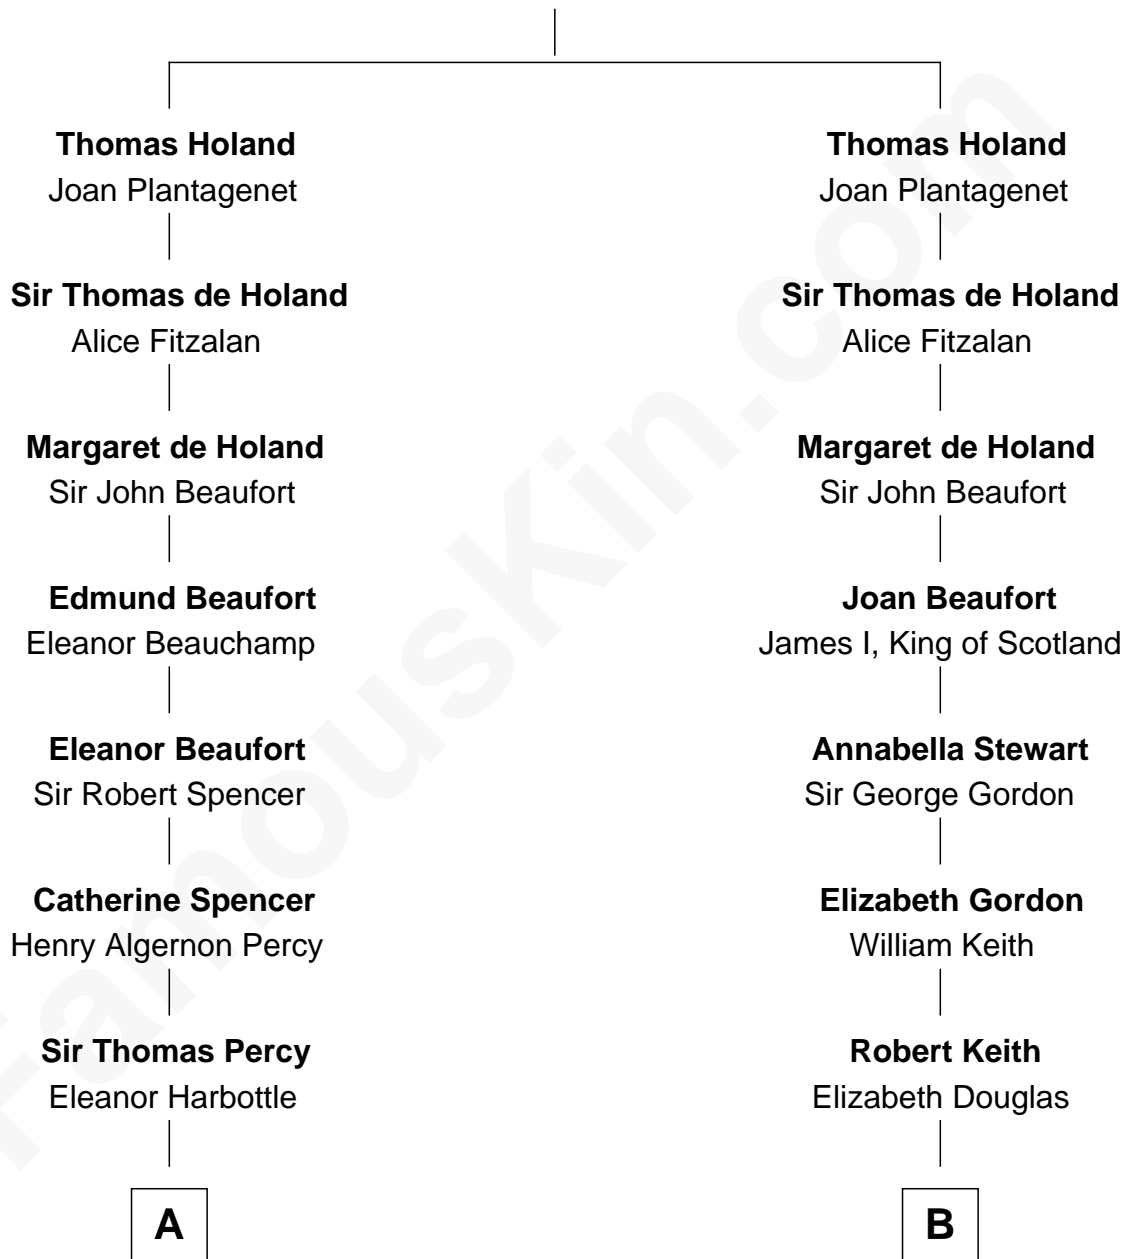

# FamousKin.com Relationship Chart of

**Prince Harry**  
*Duke of Sussex*

21st cousin of

**Wernher von Braun**  
*Rocket Scientist*

**Sir Robert de Holland**  
Maude la Zouche

**C**

**Charles Robert Spencer**

Margaret Baring

**Albert Edward John Spencer**

Cynthia Elinor Beatrix Hamilton

**Edward John Spencer**

Frances Ruth Burke Roche

**Princess Diana Frances Spencer**

Charles III, King of the United Kingdom

**Prince Harry**

*Duke of Sussex*

**D**

**Friederike von Keyserlingk**

Gustav von Below

**Karl Emil Gustav von Below**

Eleonore Melitta Behrend

**Marie Eleonore Dorothea von Below**

Wernher von Quistorp