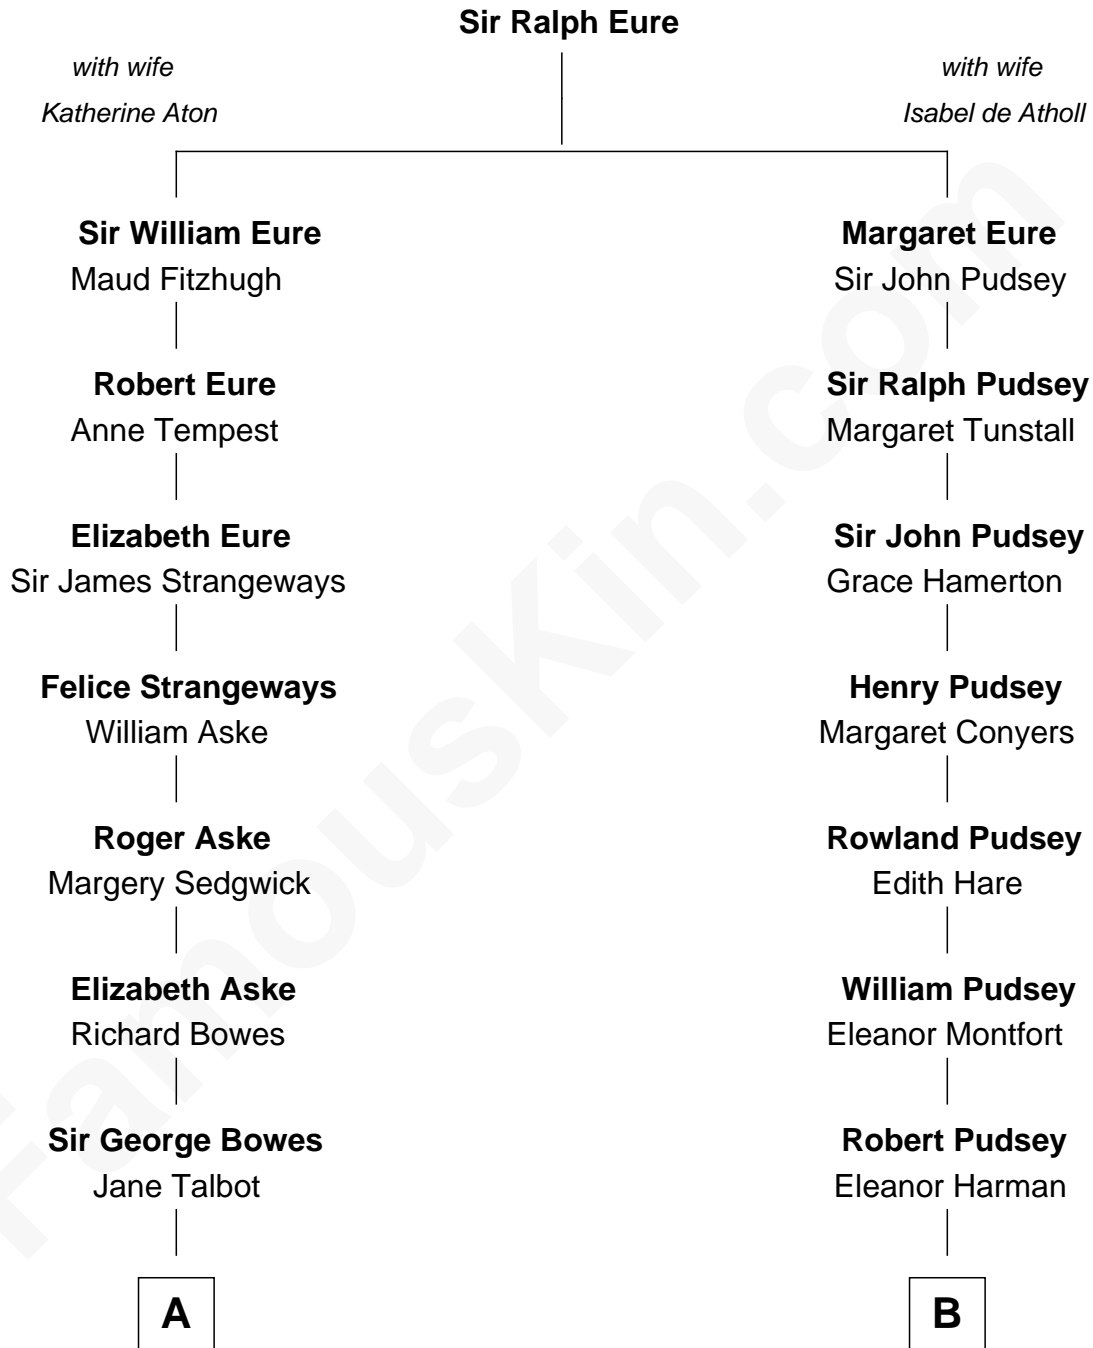

## Relationship Chart of

### Prince Harry

*Duke of Sussex*

13th cousin 6 times removed of

**Richard Henry Lee**  
*Signer of the Declaration of Independence*

**C**

**Elizabeth II, Queen of the United Kingdom**

Prince Philip of Edinburgh