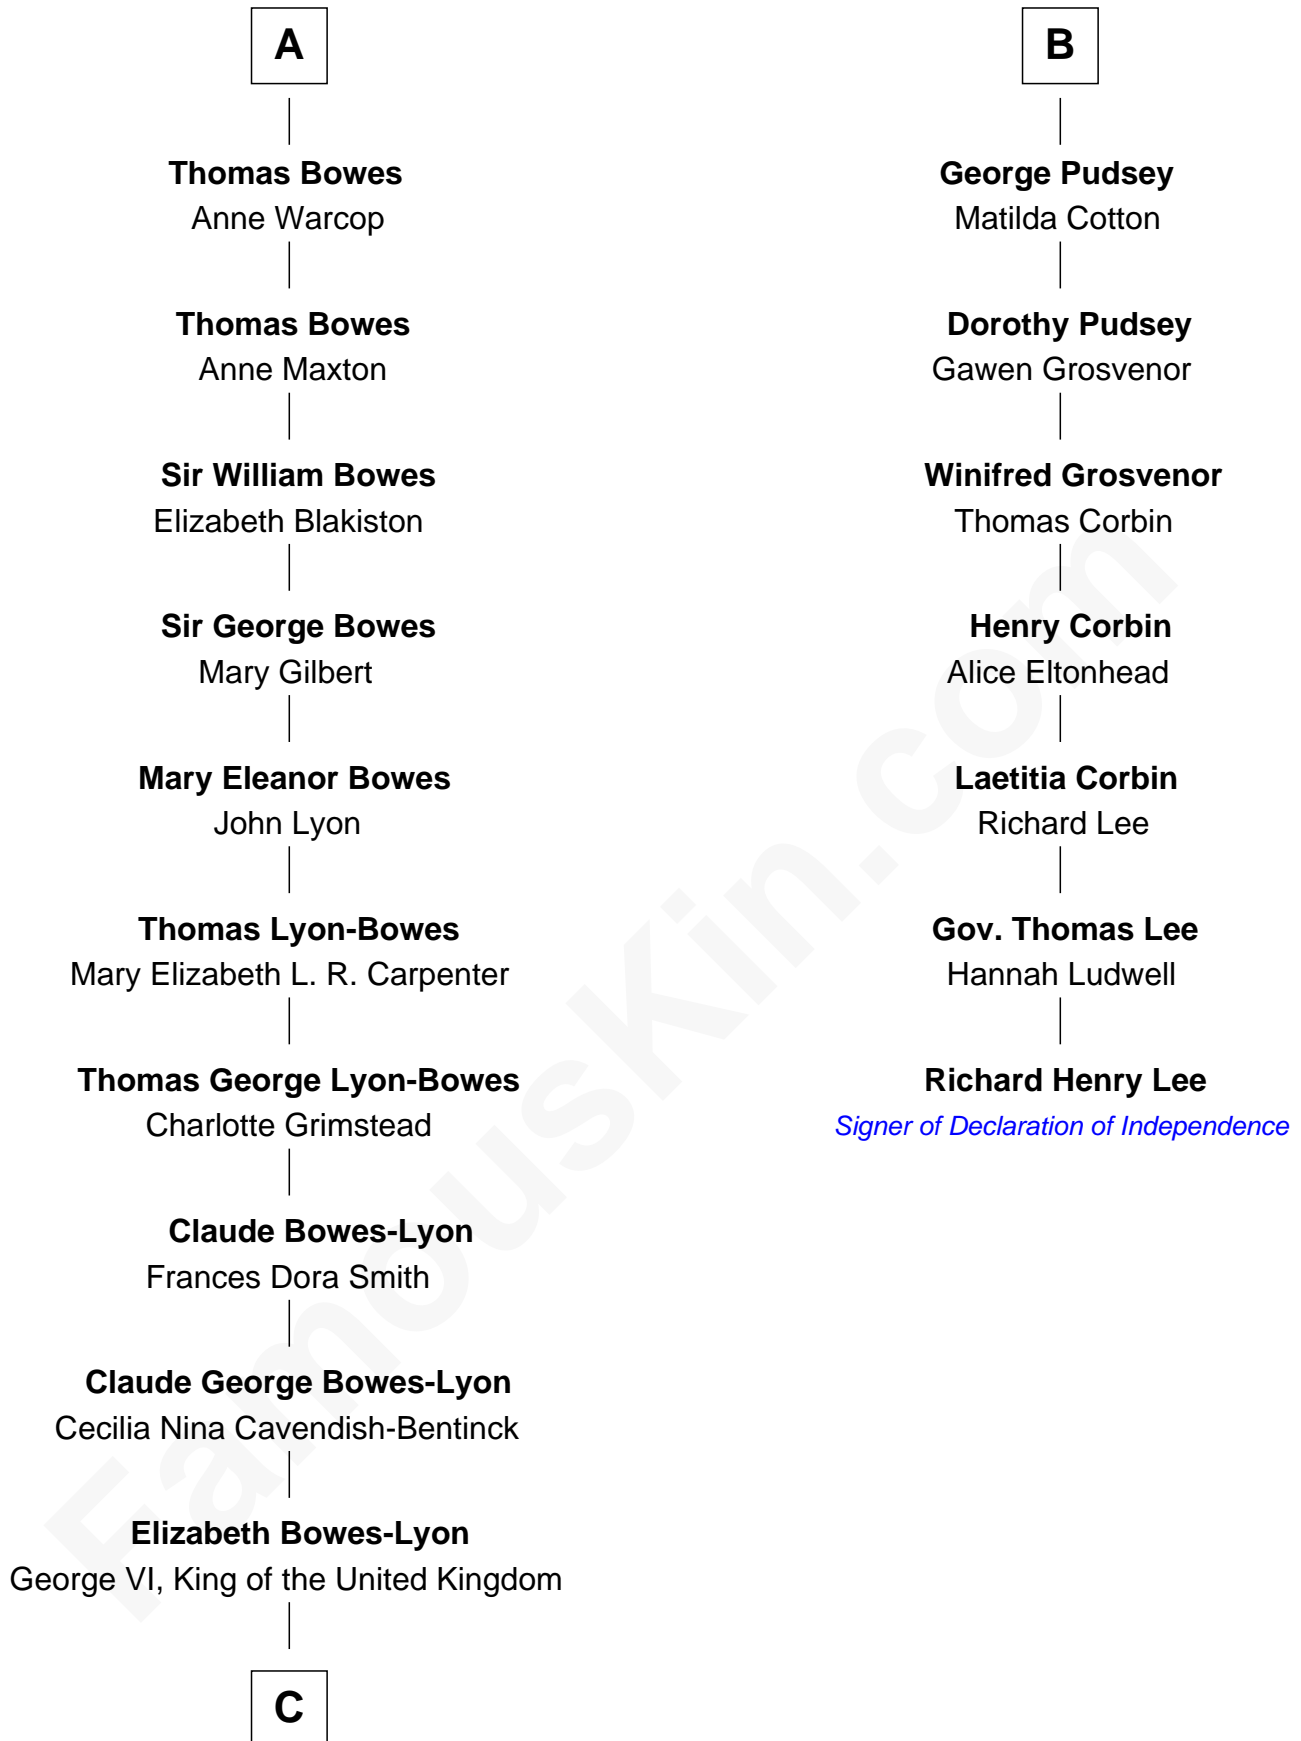

## Relationship Chart of

### Prince Harry

*Duke of Sussex*

13th cousin 6 times removed of

**Richard Henry Lee**  
*Signer of the Declaration of Independence*

**C**

**Elizabeth II, Queen of the United Kingdom**

Prince Philip of Edinburgh

**Charles III, King of the United Kingdom**

Princess Diana Frances Spencer

**Prince Harry**

*Duke of Sussex*

FamousKin.com