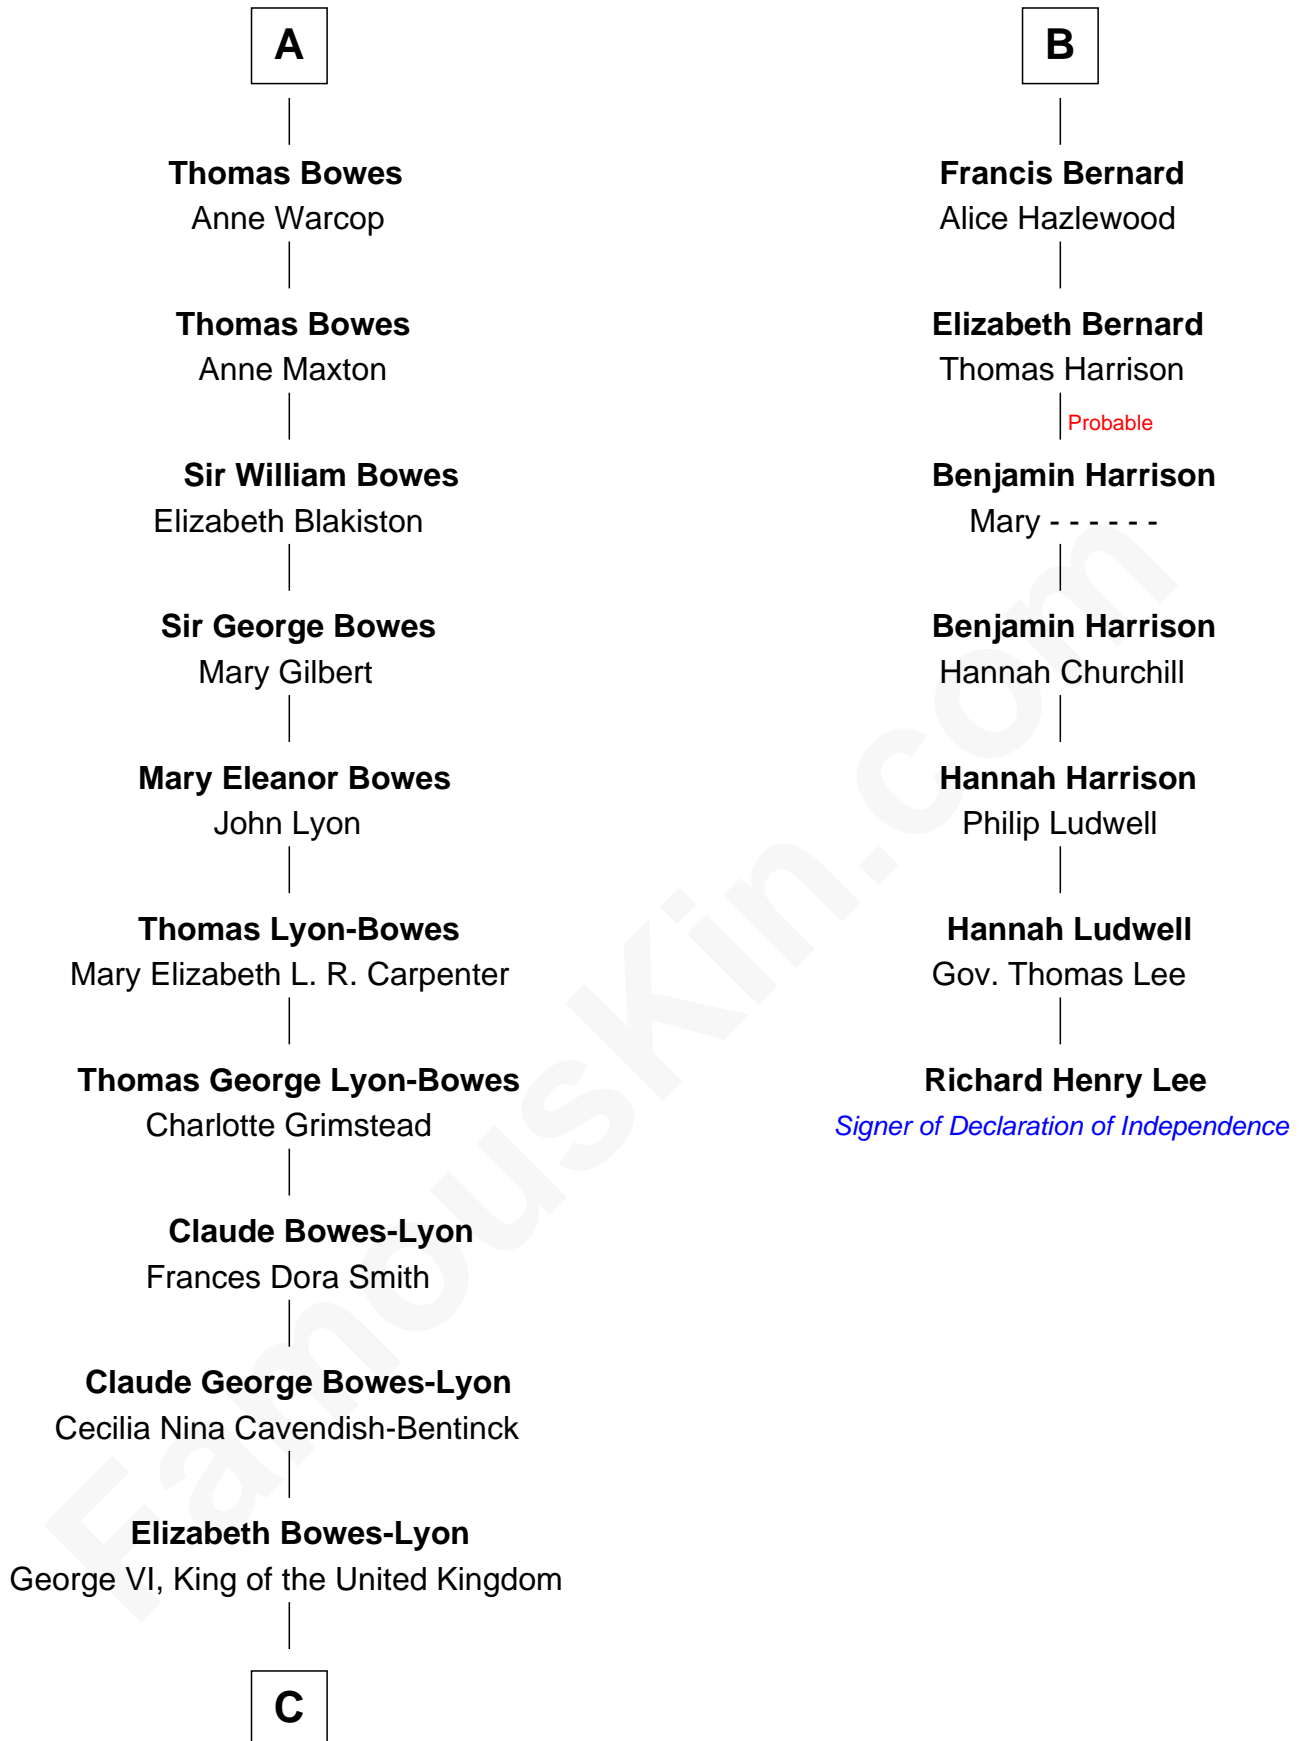

FamousKin.com

Relationship Chart of

Prince Harry

Duke of Sussex

13th cousin 6 times removed of

Richard Henry Lee
Signer of the Declaration of Independence

C

Elizabeth II, Queen of the United Kingdom

Prince Philip of Edinburgh

Charles III, King of the United Kingdom

Princess Diana Frances Spencer

Prince Harry

Duke of Sussex

FamousKin.com