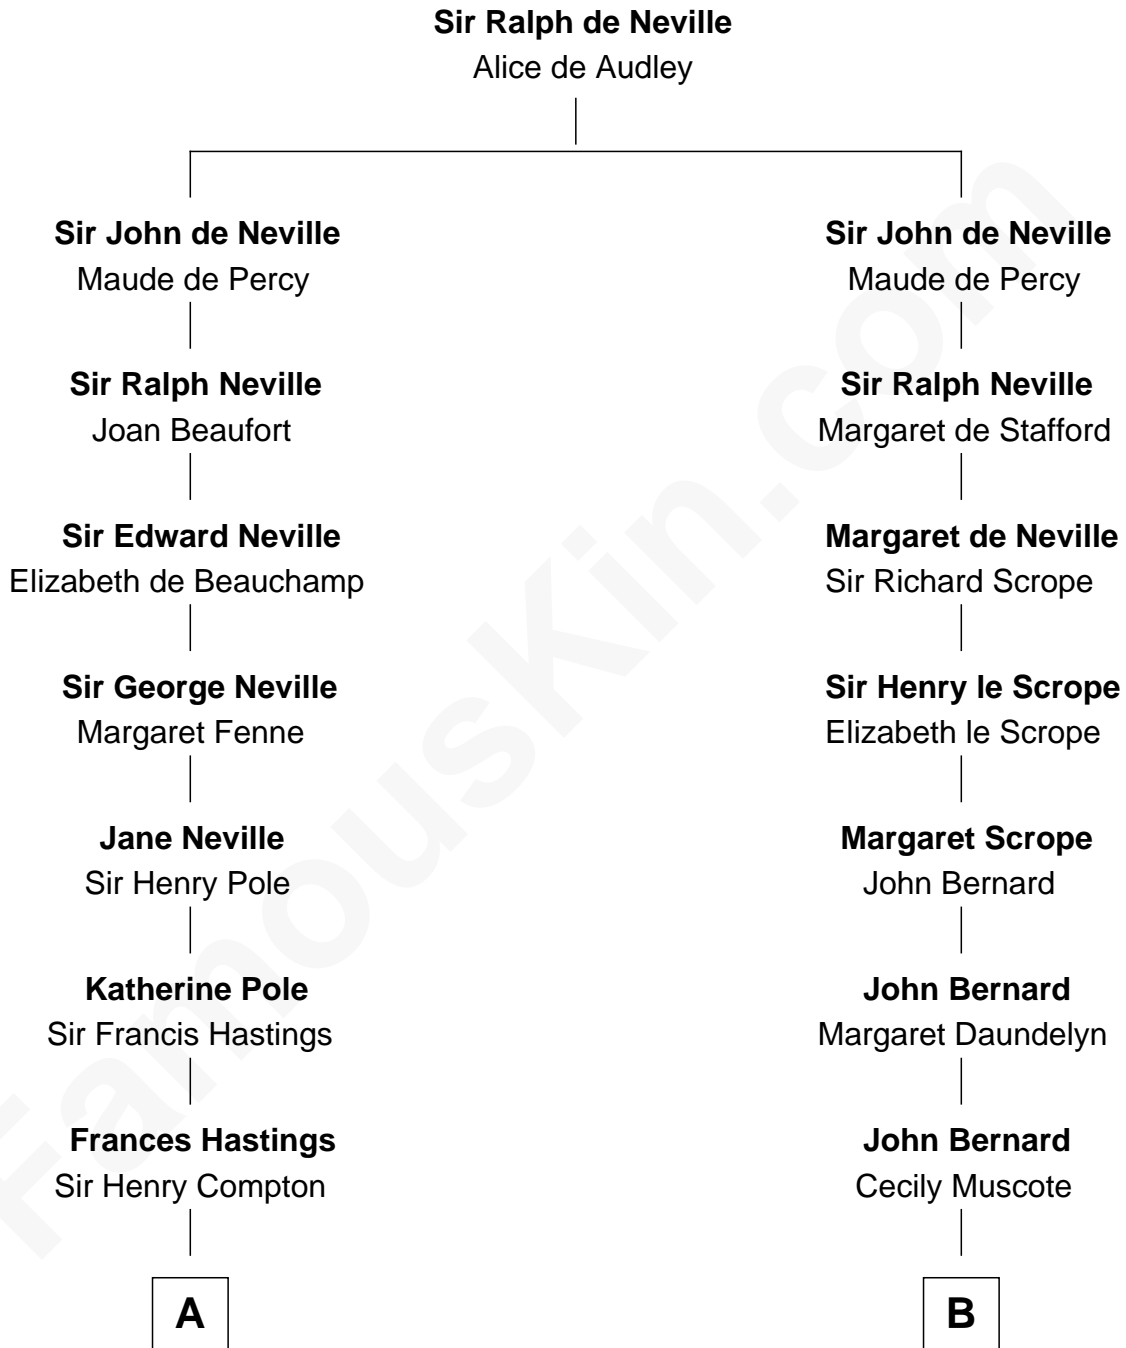

**FamousKin.com**  
**Relationship Chart of**  
**Prince Harry**  
*Duke of Sussex*

**13th cousin 6 times removed of**  
**Richard Henry Lee**  
*Signer of the Declaration of Independence*

**C**

**Edward John Spencer**  
Frances Ruth Burke Roche

**Princess Diana Frances Spencer**  
Charles III, King of the United Kingdom

**Prince Harry**  
*Duke of Sussex*

FamousKin.com