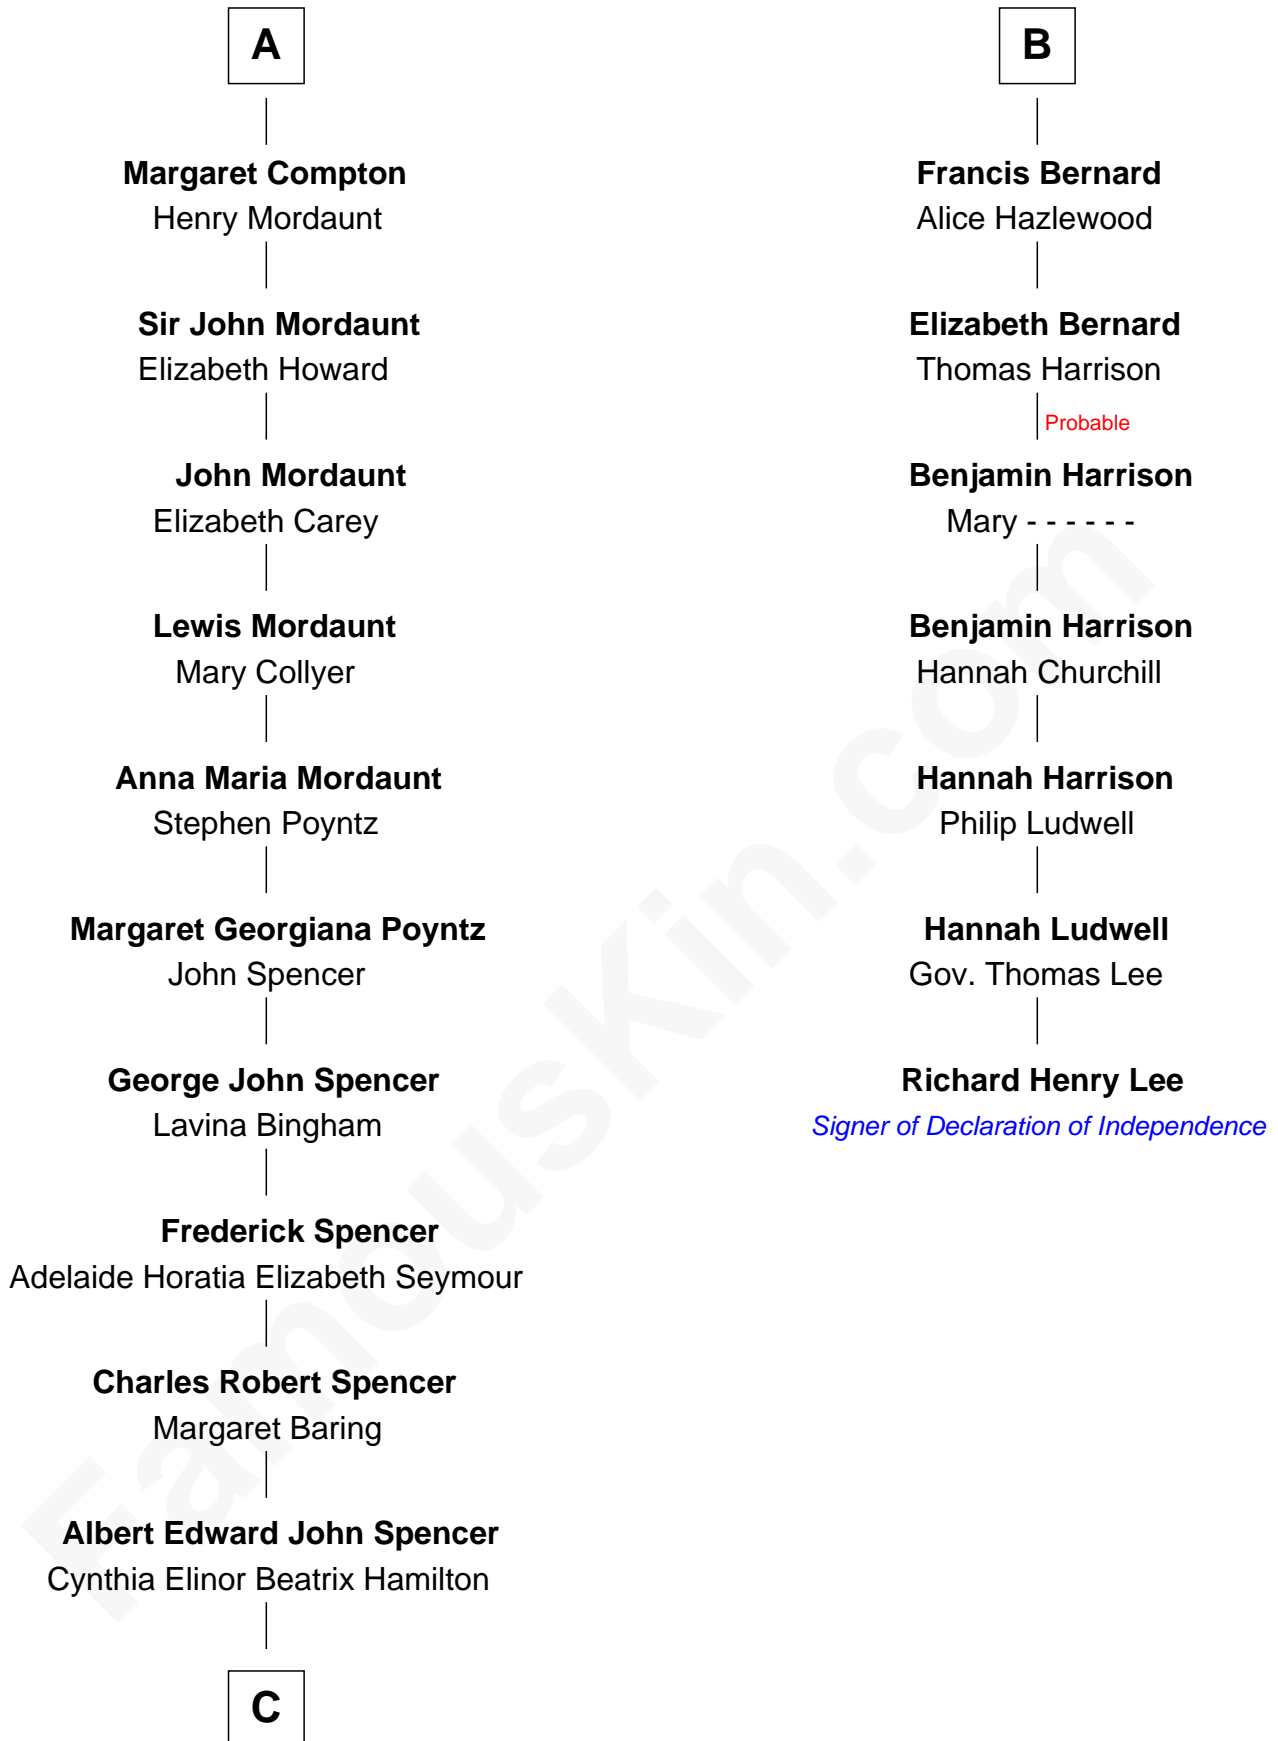

**FamousKin.com**  
**Relationship Chart of**  
**Prince Harry**  
*Duke of Sussex*

**13th cousin 6 times removed of**  
**Richard Henry Lee**  
*Signer of the Declaration of Independence*

**C**

**Edward John Spencer**  
Frances Ruth Burke Roche

**Princess Diana Frances Spencer**  
Charles III, King of the United Kingdom

**Prince Harry**  
*Duke of Sussex*

FamousKin.com