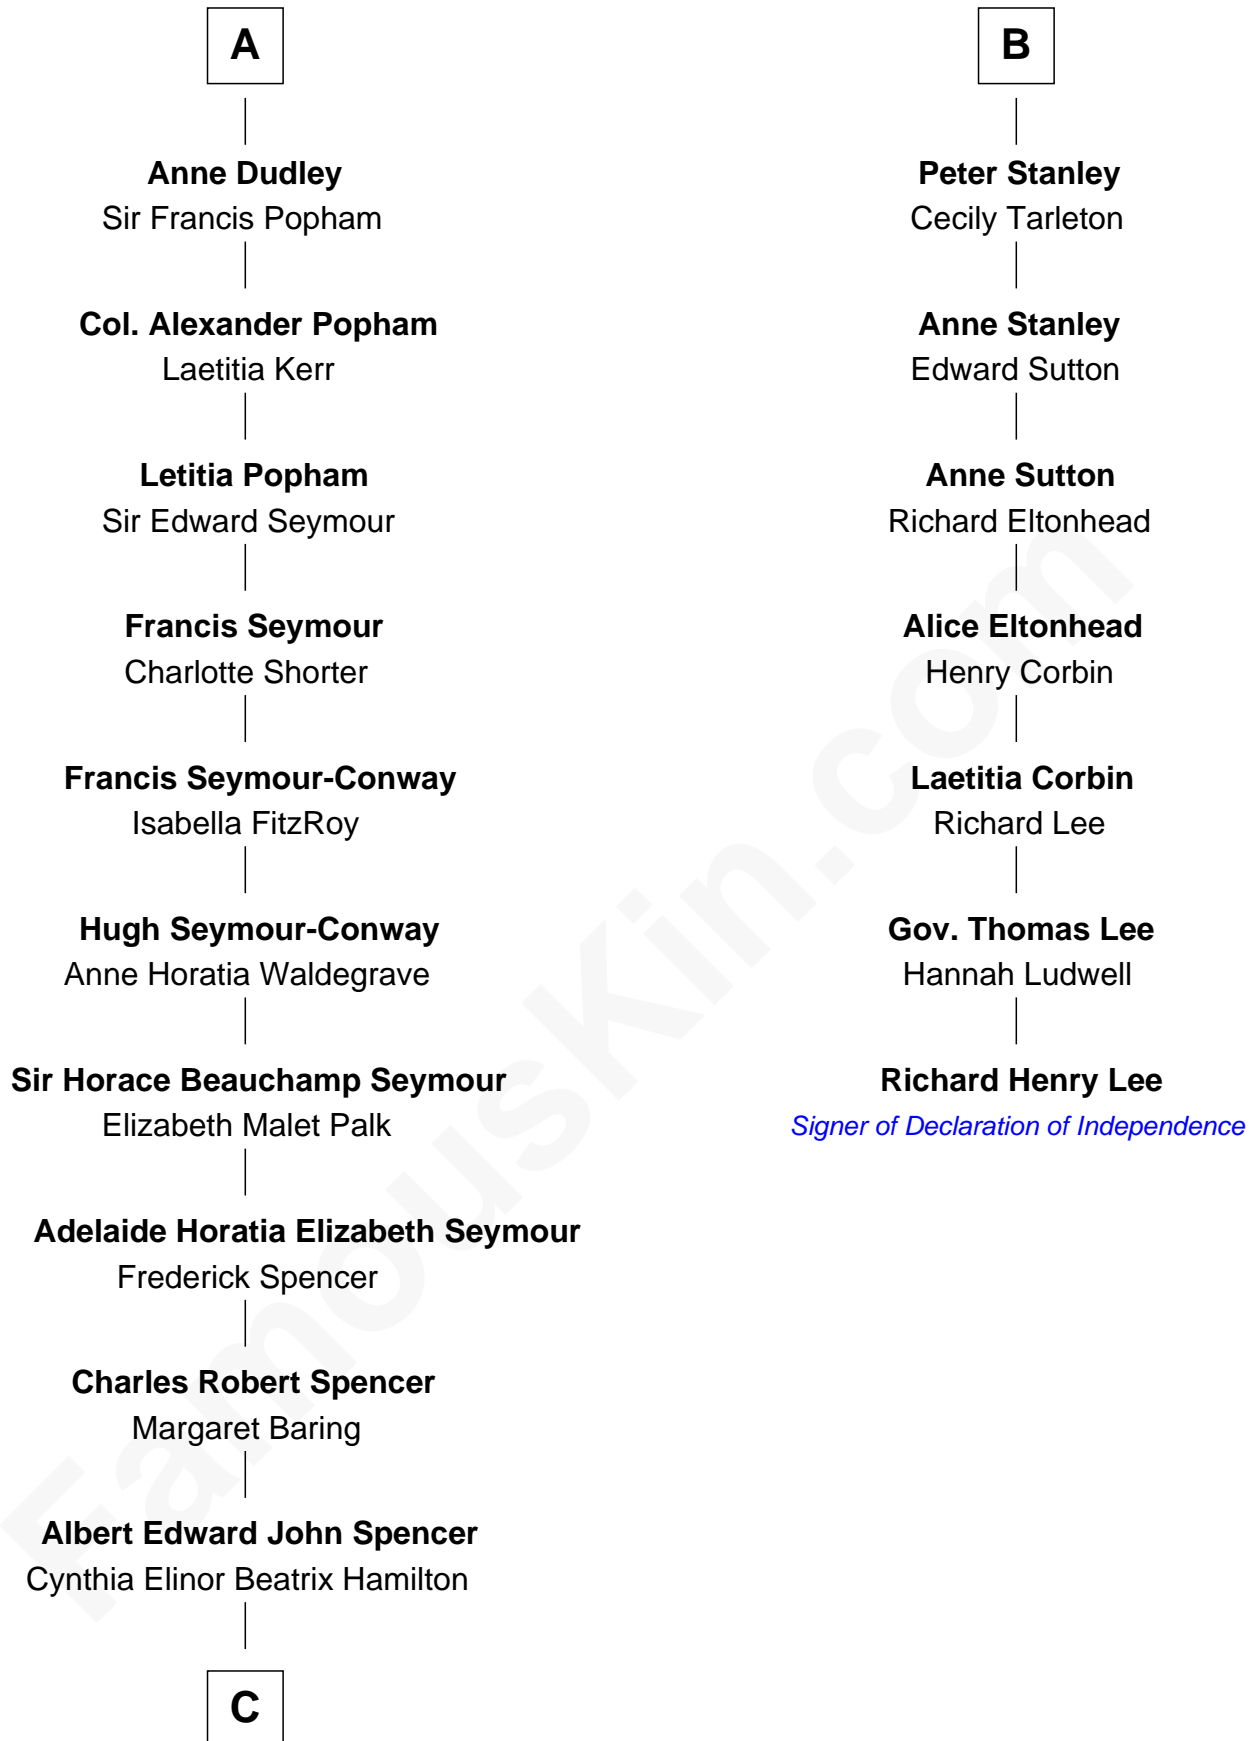

FamousKin.com
Relationship Chart of
Prince Harry
Duke of Sussex

13th cousin 6 times removed of

Richard Henry Lee
Signer of the Declaration of Independence

C

Edward John Spencer
Frances Ruth Burke Roche

Princess Diana Frances Spencer
Charles III, King of the United Kingdom