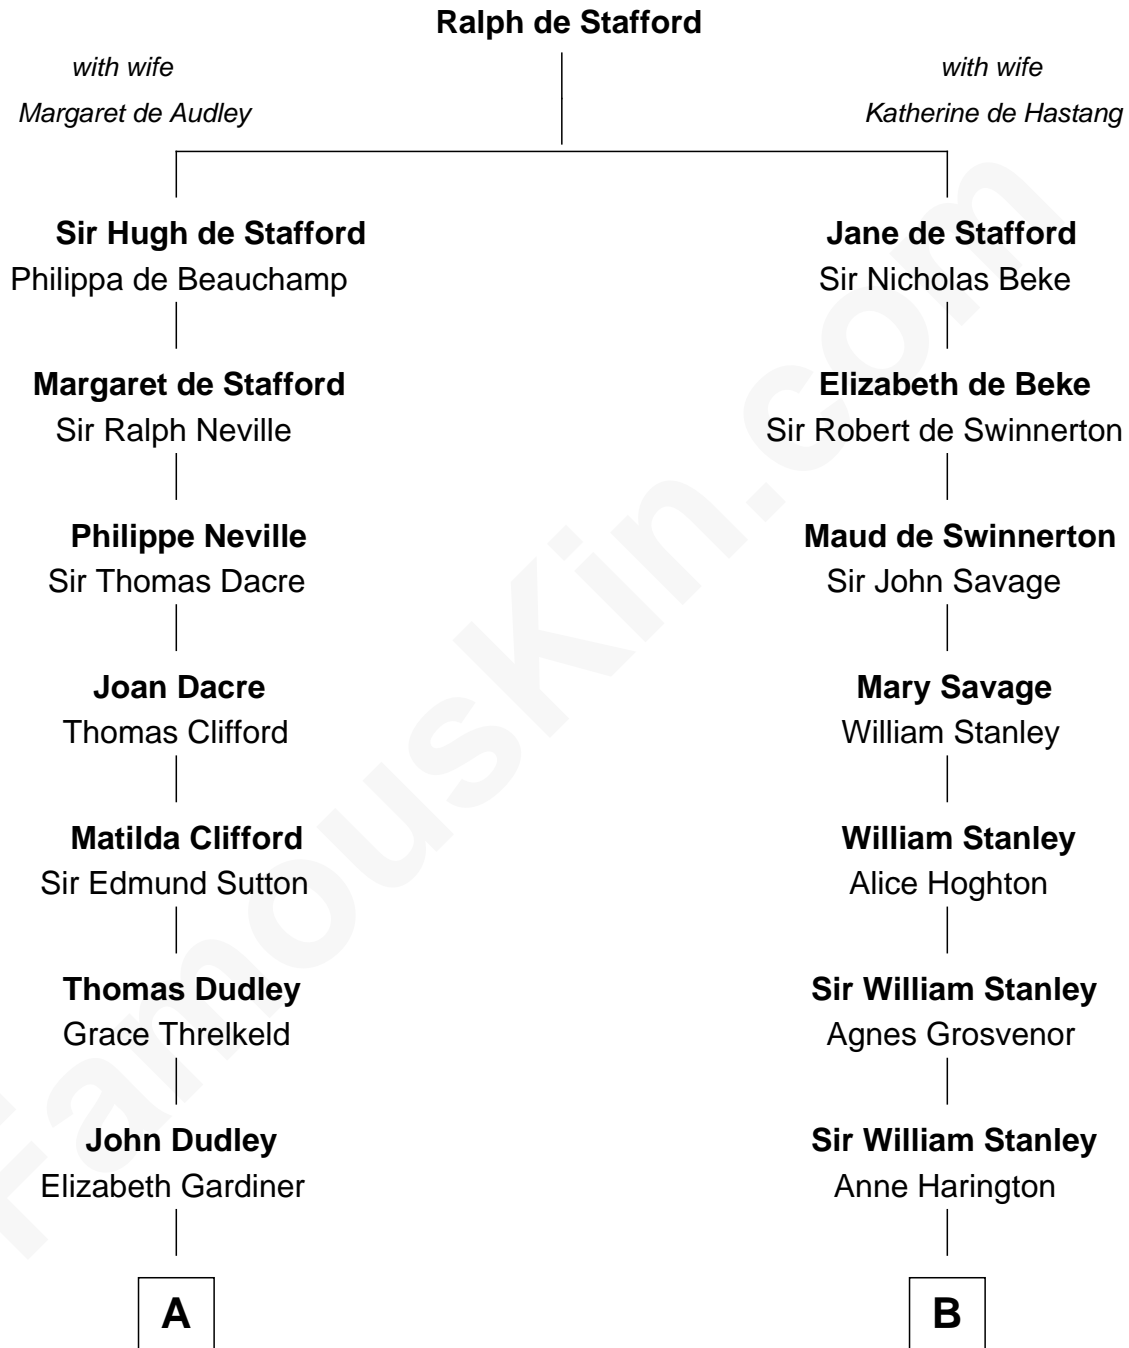

FamousKin.com
Relationship Chart of
Prince Harry
Duke of Sussex

13th cousin 6 times removed of

Richard Henry Lee
Signer of the Declaration of Independence

C

Edward John Spencer
Frances Ruth Burke Roche

Princess Diana Frances Spencer
Charles III, King of the United Kingdom

Prince Harry
Duke of Sussex

FamousKin.com