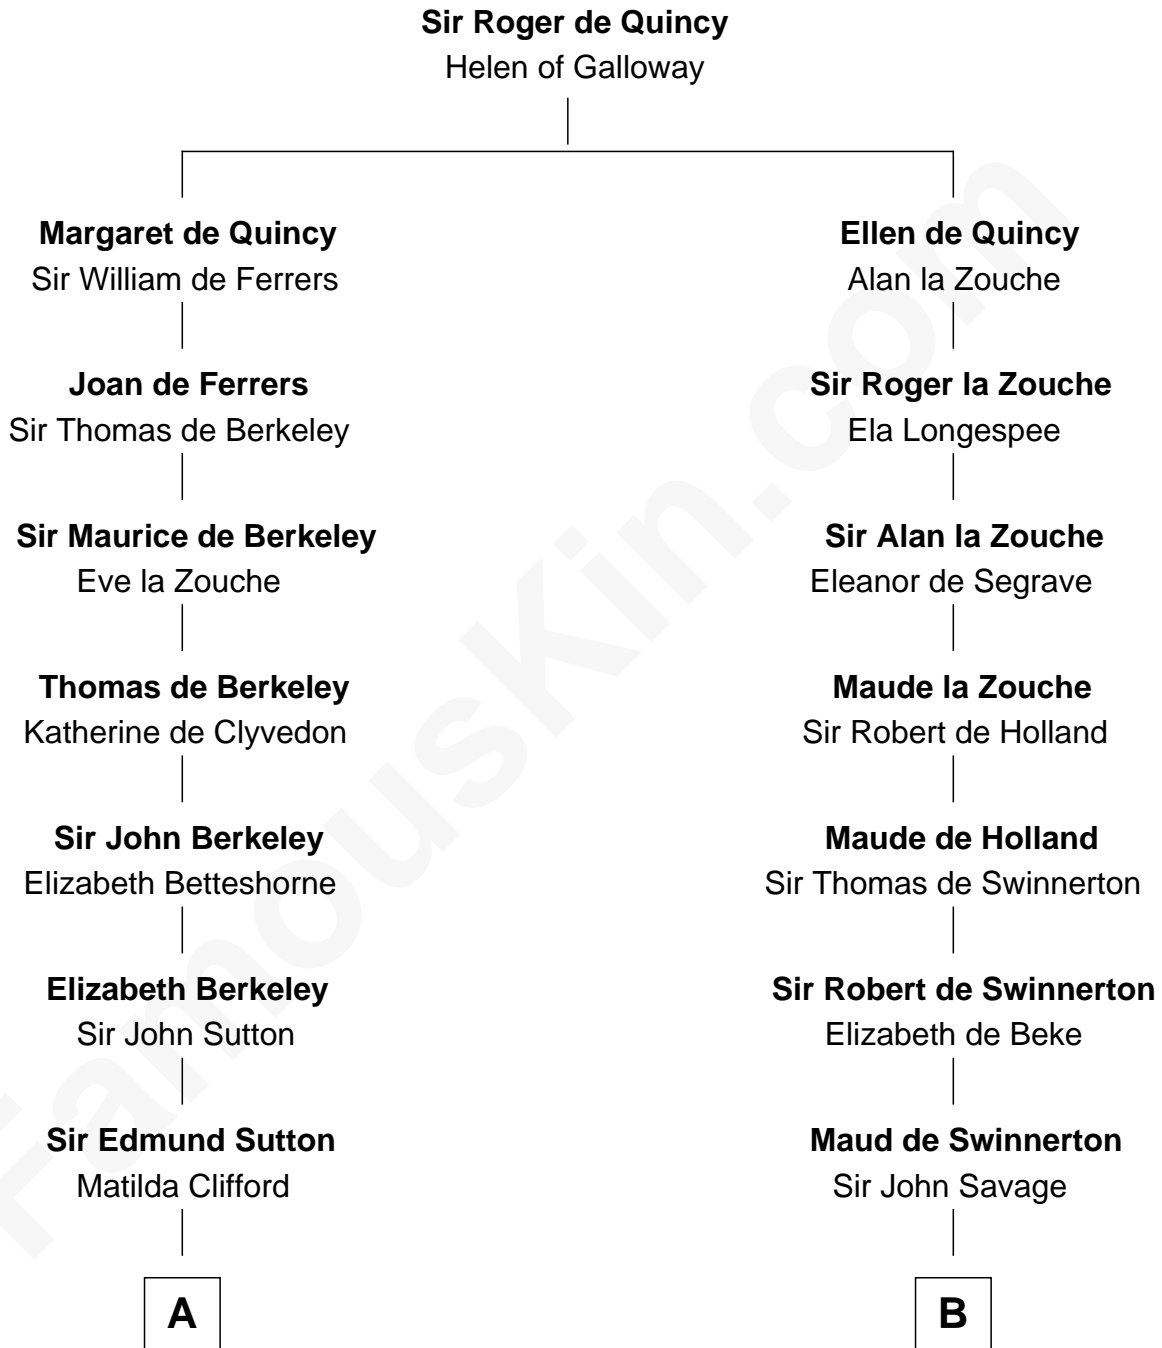

FamousKin.com

Relationship Chart of

Prince Harry

Duke of Sussex

17th cousin 4 times removed of

Richard Henry Lee
Signer of the Declaration of Independence

C

—
Charles Robert Spencer

Margaret Baring

—
Albert Edward John Spencer

Cynthia Elinor Beatrix Hamilton

—
Edward John Spencer

Frances Ruth Burke Roche

—
Princess Diana Frances Spencer

Charles III, King of the United Kingdom

—
Prince Harry