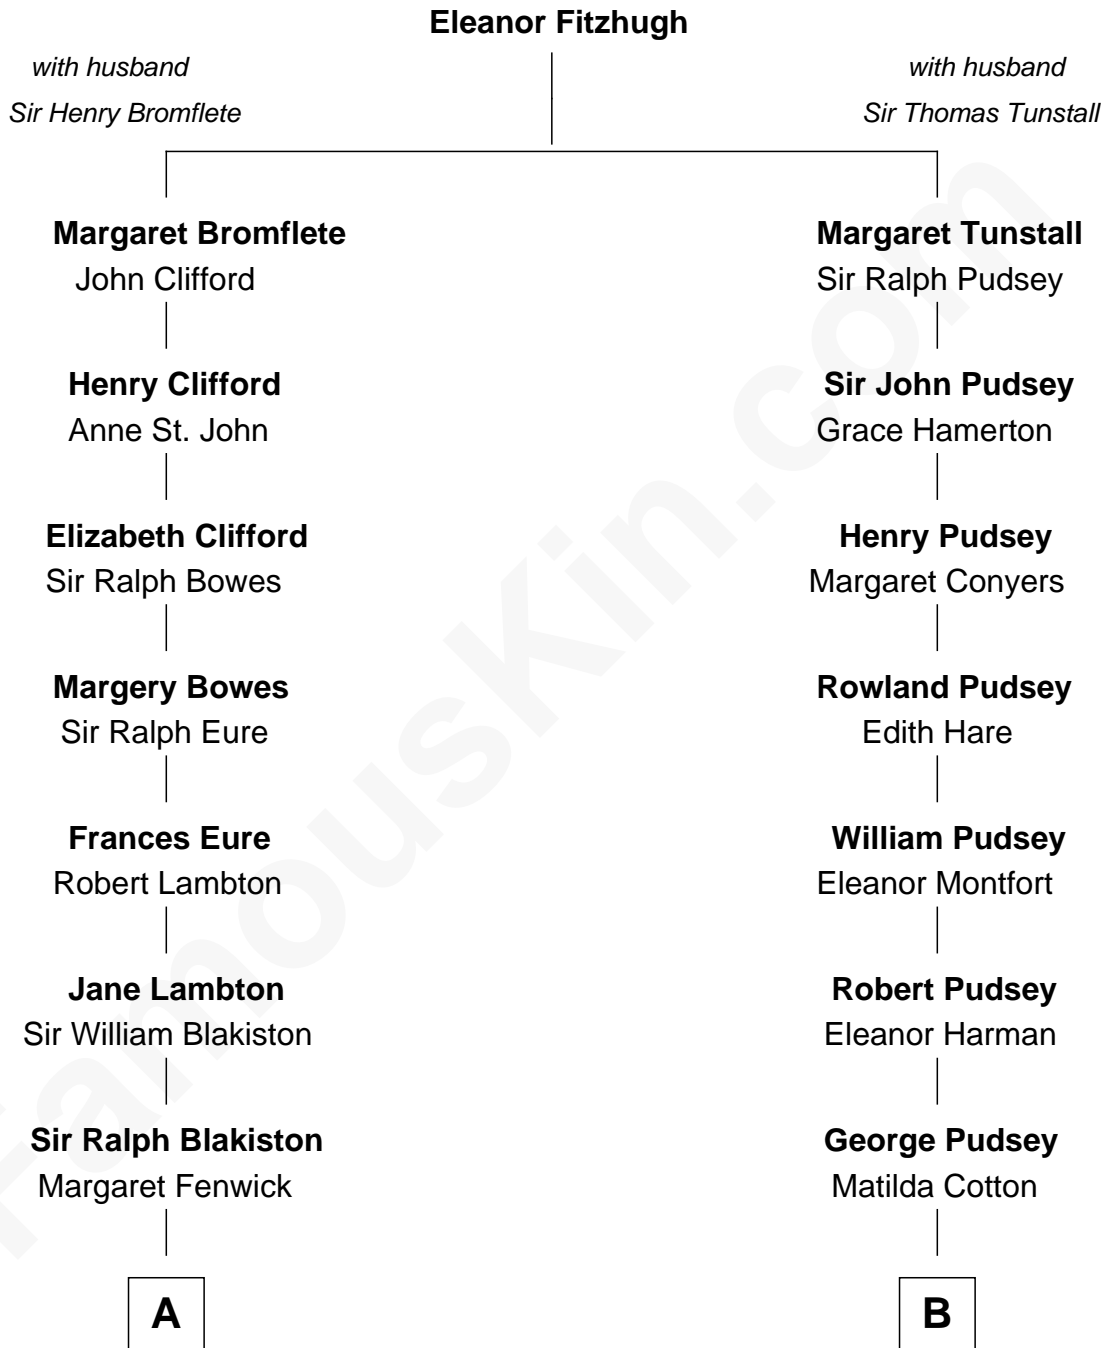

## Relationship Chart of

### Prince Harry

*Duke of Sussex*

12th cousin 6 times removed of

**Richard Henry Lee**  
*Signer of the Declaration of Independence*

**A**

**Sir Francis Blakiston**

Ann Bowes

**Elizabeth Blakiston**