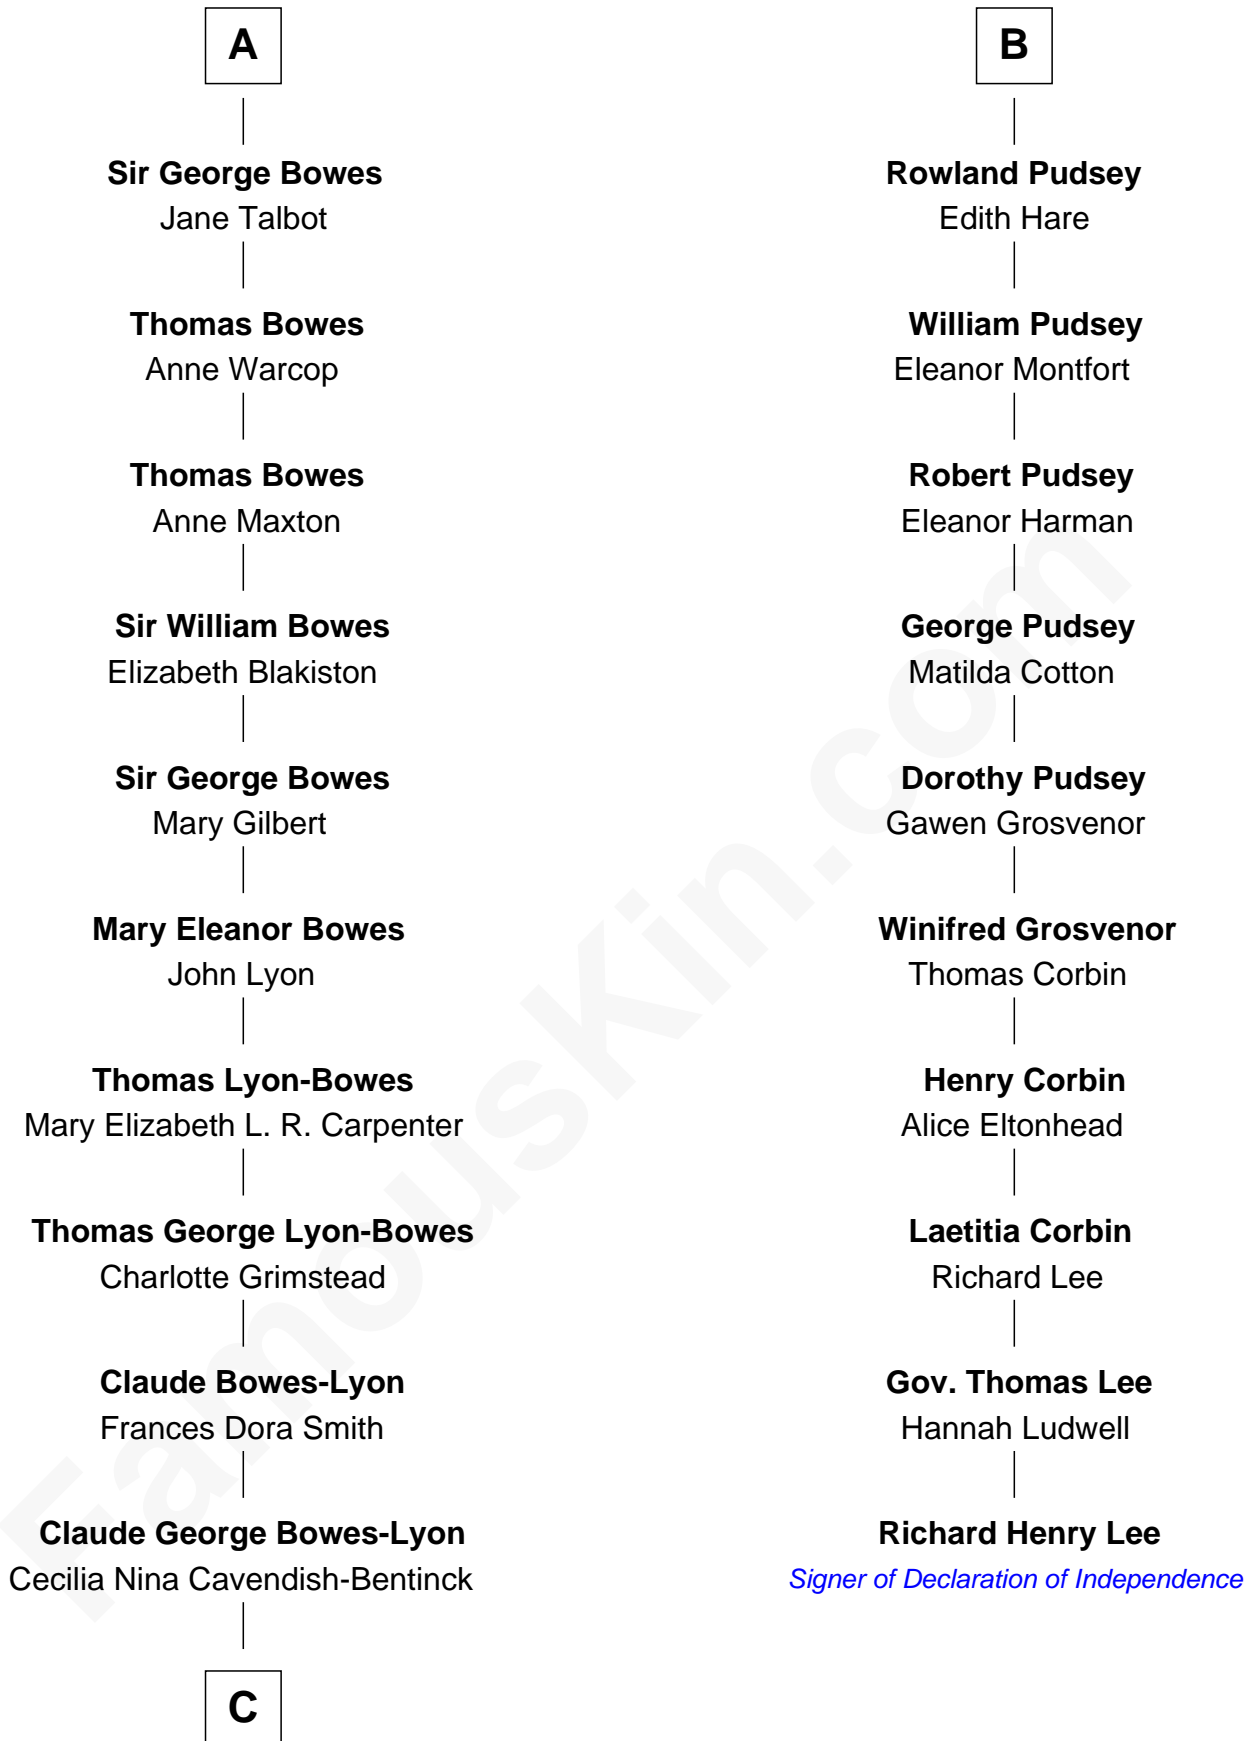

FamousKin.com Relationship Chart of

Prince Harry
Duke of Sussex

16th cousin 4 times removed of

Richard Henry Lee

Signer of the Declaration of Independence

Sir John Marmion
Maud de Furnival

C

Elizabeth Bowes-Lyon

George VI, King of the United Kingdom

Elizabeth II, Queen of the United Kingdom

Prince Philip of Edinburgh

Charles III, King of the United Kingdom

Princess Diana Frances Spencer

Prince Harry

Duke of Sussex

FamousKin.com