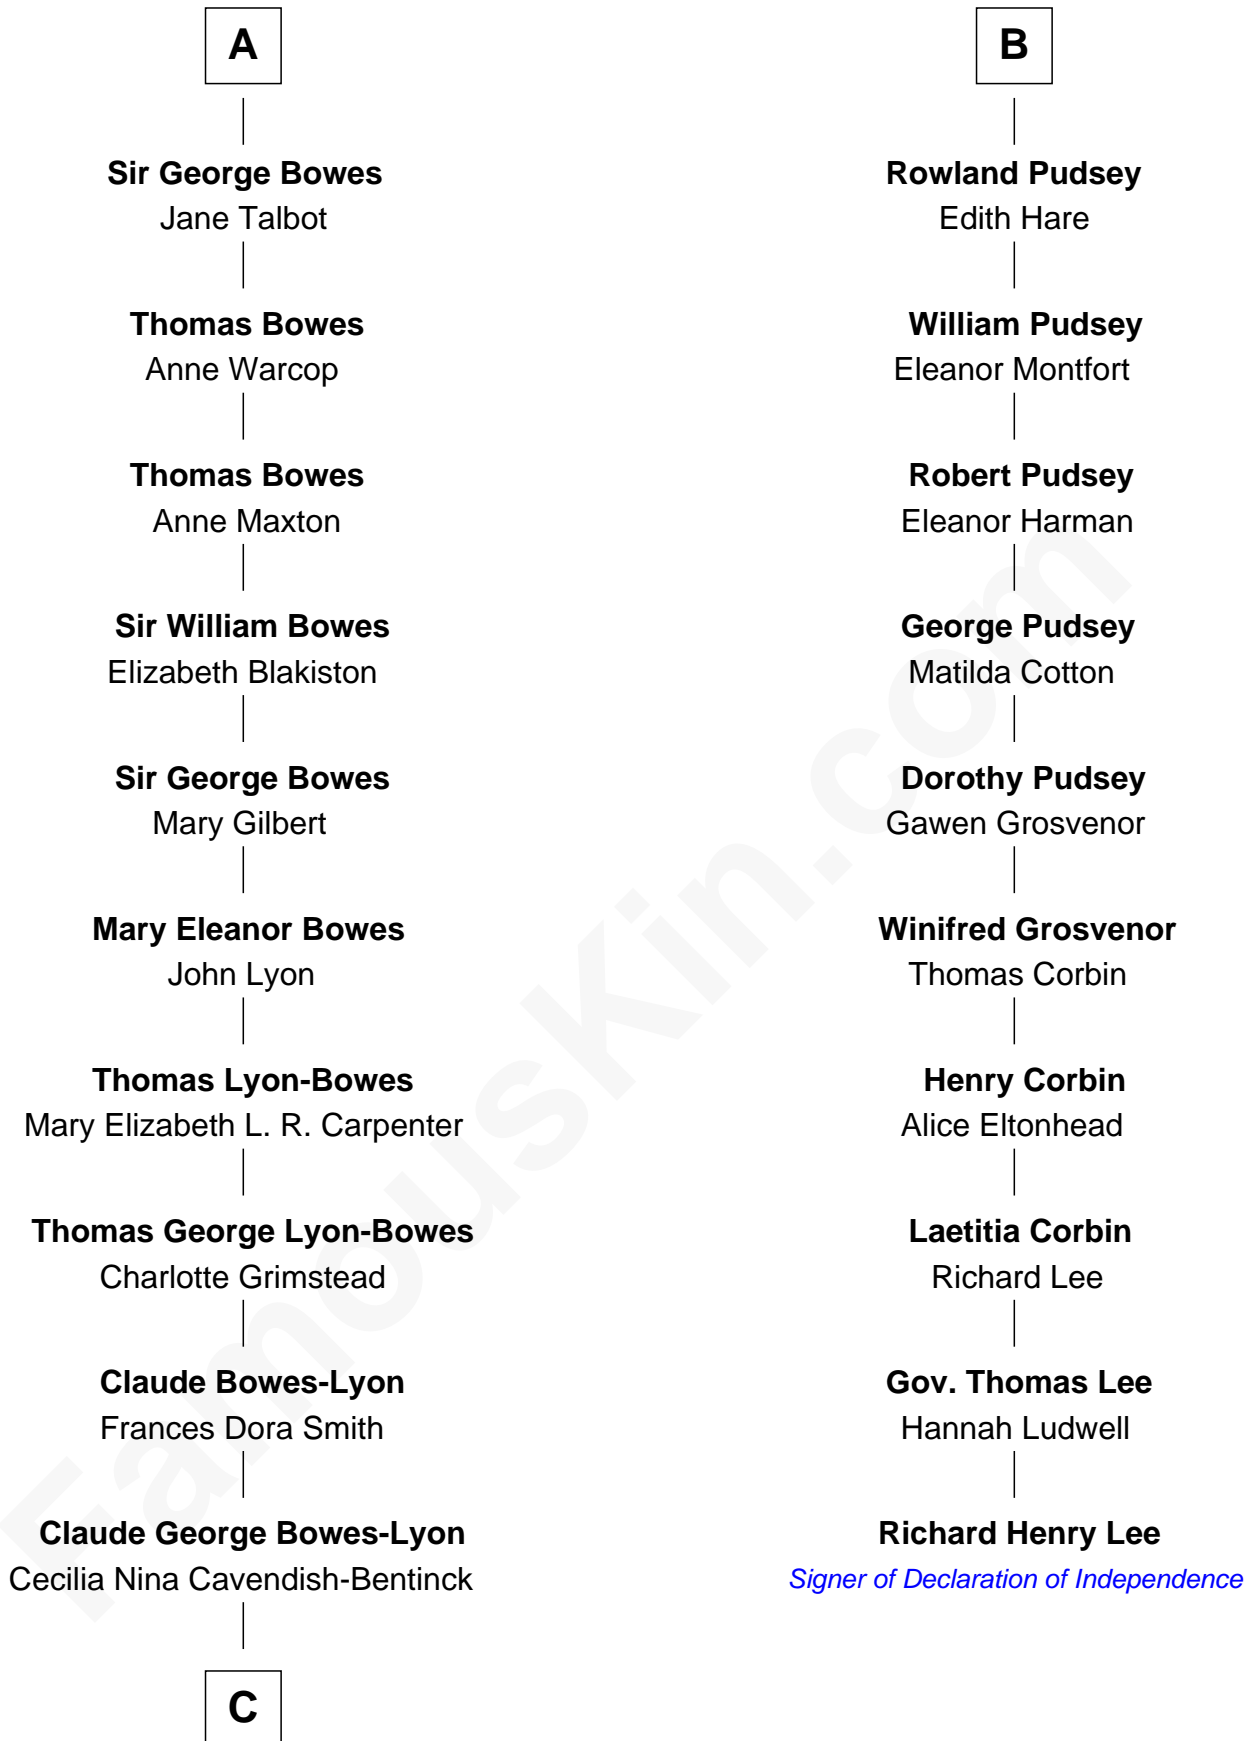

# FamousKin.com Relationship Chart of

**Prince Harry**  
*Duke of Sussex*

16th cousin 4 times removed of

**Richard Henry Lee**

*Signer of the Declaration of Independence*

**C**

**Elizabeth Bowes-Lyon**

George VI, King of the United Kingdom

**Elizabeth II, Queen of the United Kingdom**

Prince Philip of Edinburgh

**Charles III, King of the United Kingdom**

Princess Diana Frances Spencer

**Prince Harry**

*Duke of Sussex*

FamousKin.com