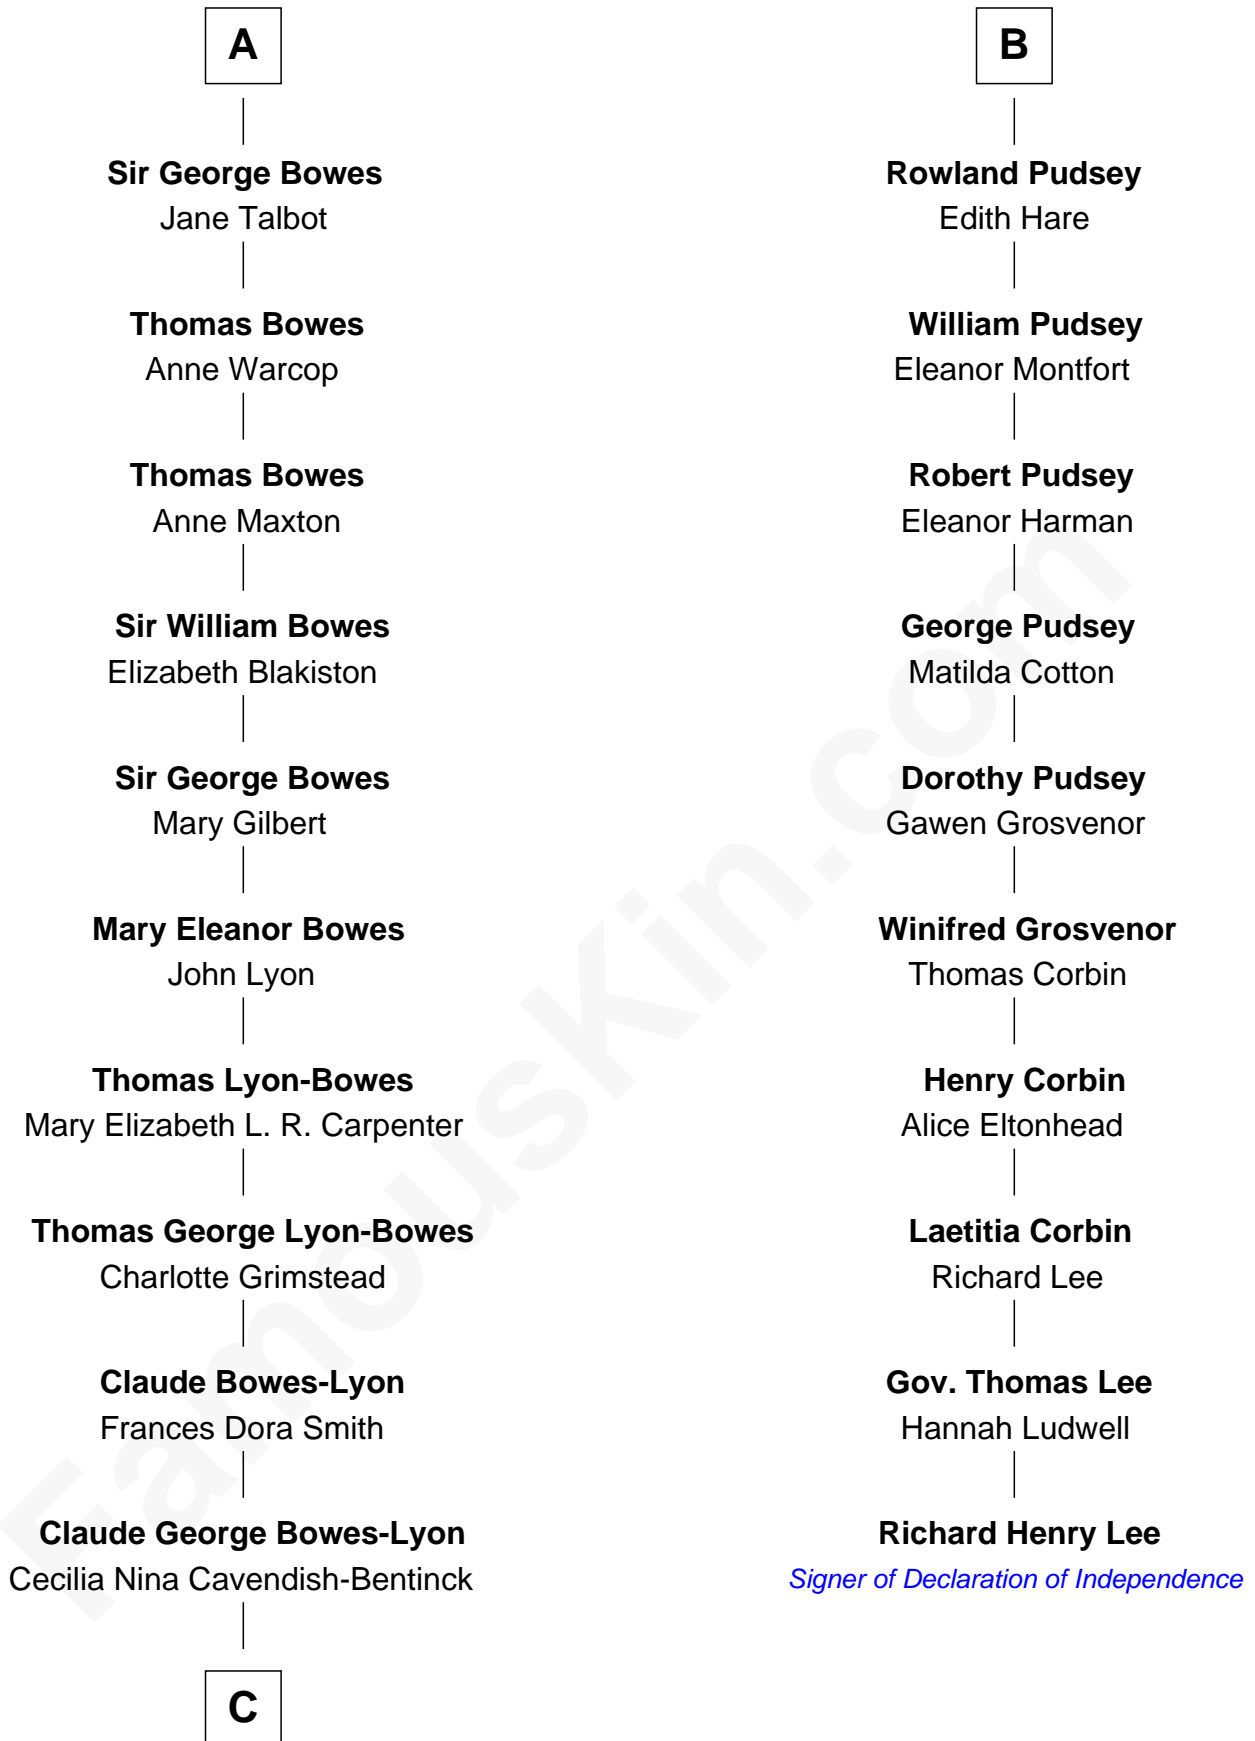

# FamousKin.com Relationship Chart of

**Prince Harry**  
*Duke of Sussex*

16th cousin 4 times removed of

**Richard Henry Lee**

*Signer of the Declaration of Independence*

**Sir John Bulmer**

**C**

**Elizabeth Bowes-Lyon**

George VI, King of the United Kingdom

**Elizabeth II, Queen of the United Kingdom**

Prince Philip of Edinburgh

**Charles III, King of the United Kingdom**

Princess Diana Frances Spencer

**Prince Harry**

*Duke of Sussex*