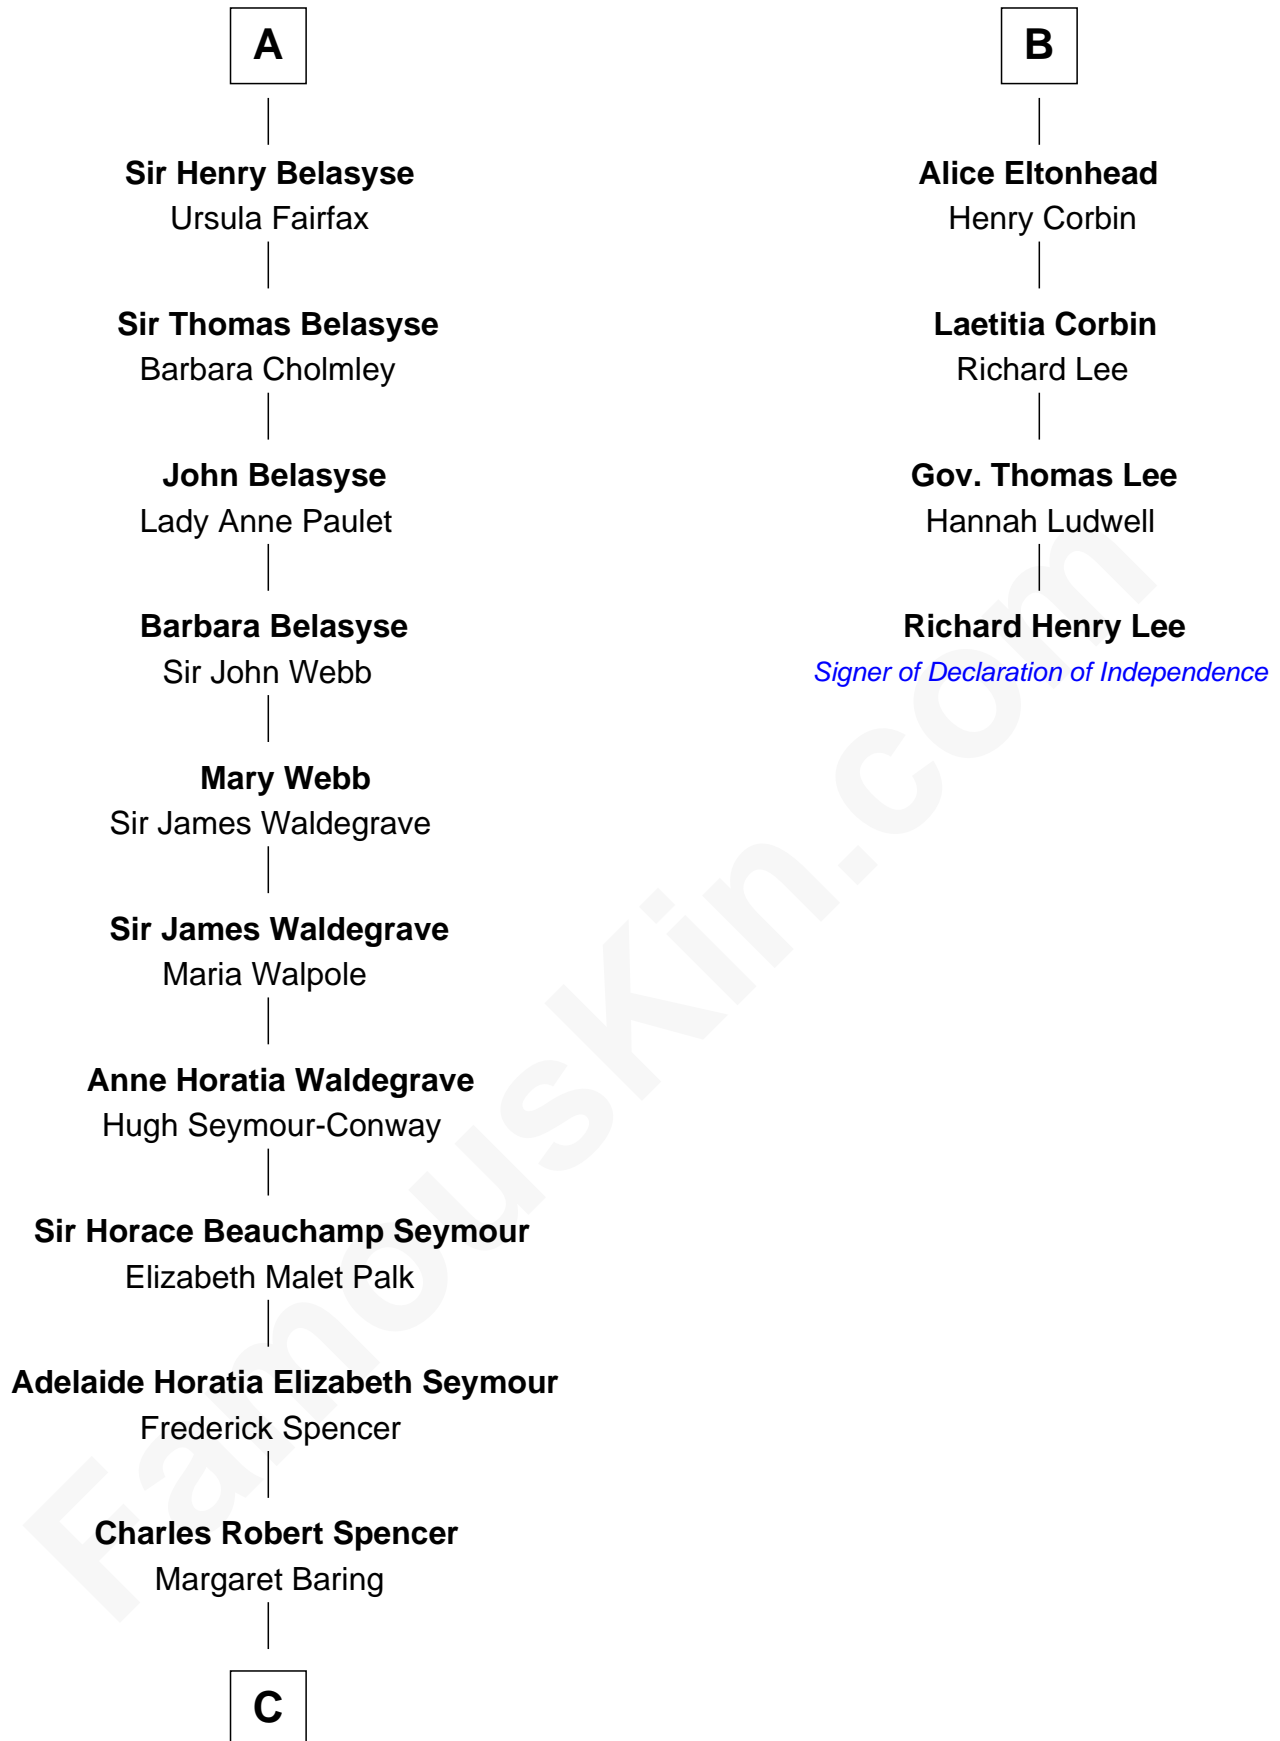

FamousKin.com
Relationship Chart of
Prince Harry
Duke of Sussex

10th cousin 10 times removed of

Richard Henry Lee
Signer of the Declaration of Independence

C

Albert Edward John Spencer

Cynthia Elinor Beatrix Hamilton

Edward John Spencer

Frances Ruth Burke Roche

Princess Diana Frances Spencer

Charles III, King of the United Kingdom

Prince Harry

Duke of Sussex

FamousKin.com