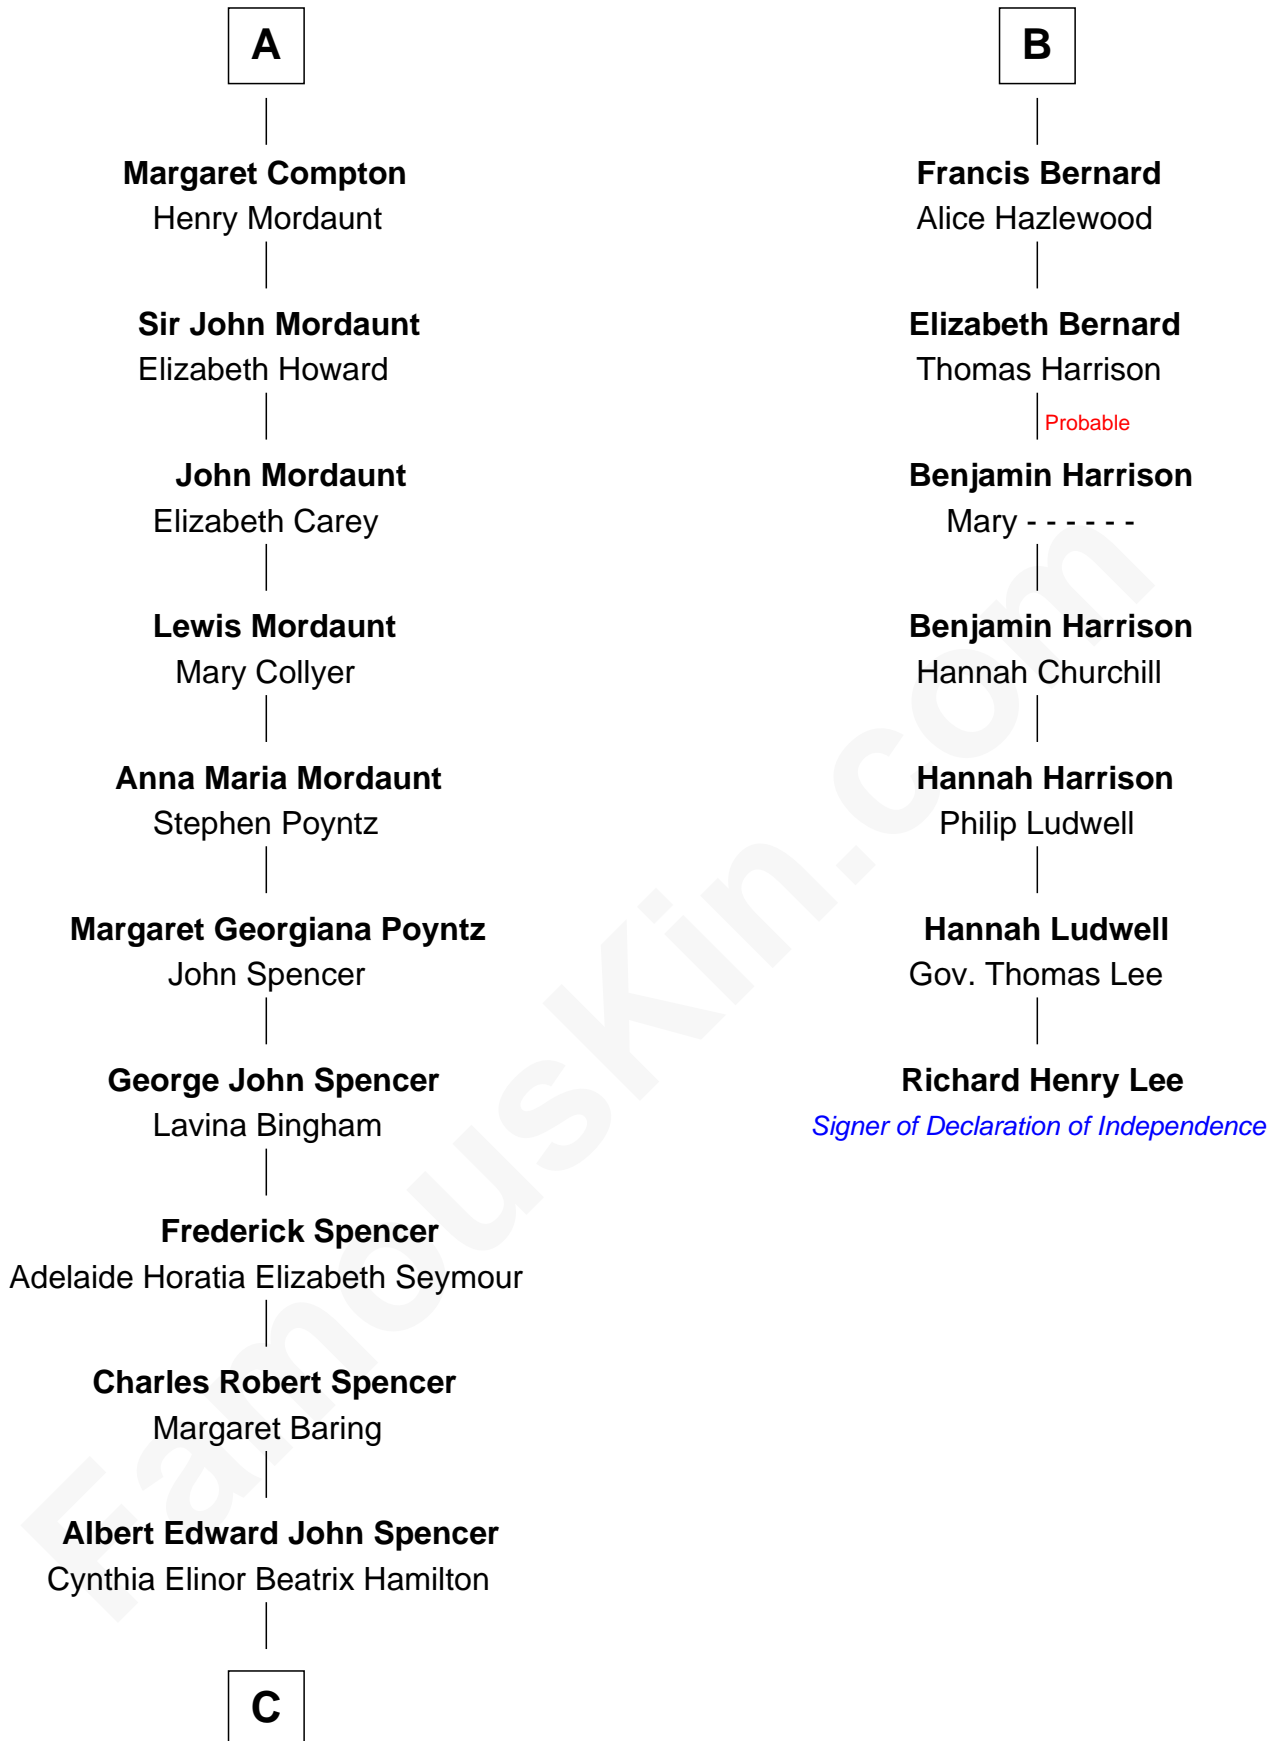

FamousKin.com
Relationship Chart of
Prince Harry
Duke of Sussex

13th cousin 6 times removed of
Richard Henry Lee
Signer of the Declaration of Independence

C

Edward John Spencer
Frances Ruth Burke Roche

Princess Diana Frances Spencer
Charles III, King of the United Kingdom