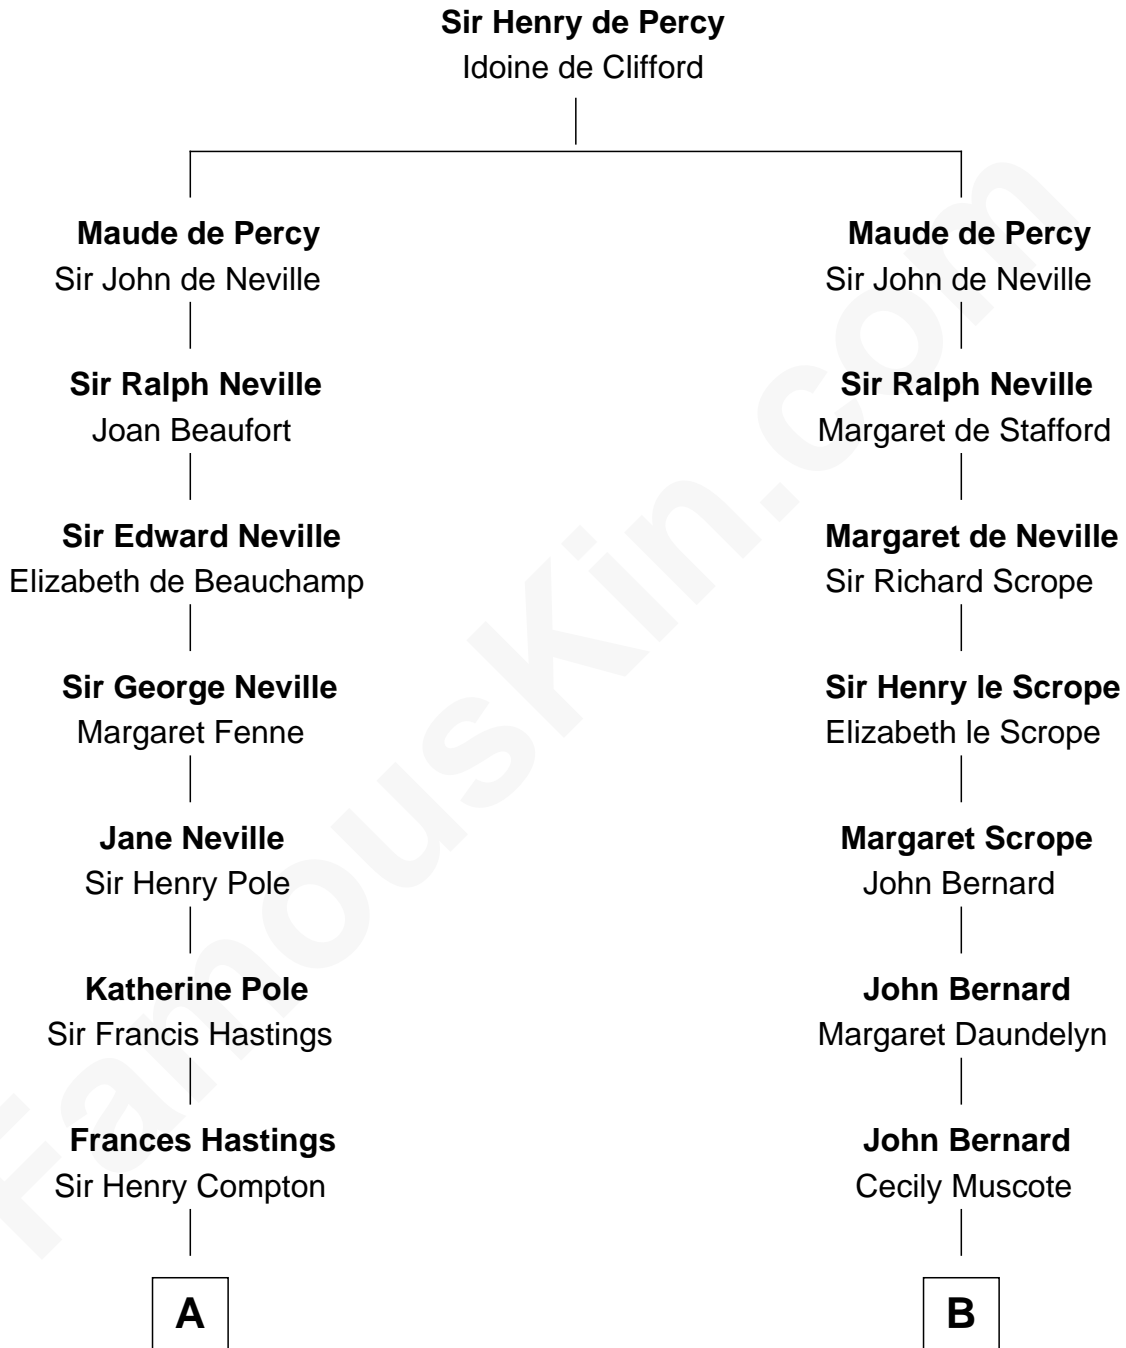

FamousKin.com
Relationship Chart of
Prince Harry
Duke of Sussex

13th cousin 6 times removed of
Richard Henry Lee
Signer of the Declaration of Independence

C

Edward John Spencer
Frances Ruth Burke Roche

Princess Diana Frances Spencer
Charles III, King of the United Kingdom

Prince Harry
Duke of Sussex

FamousKin.com