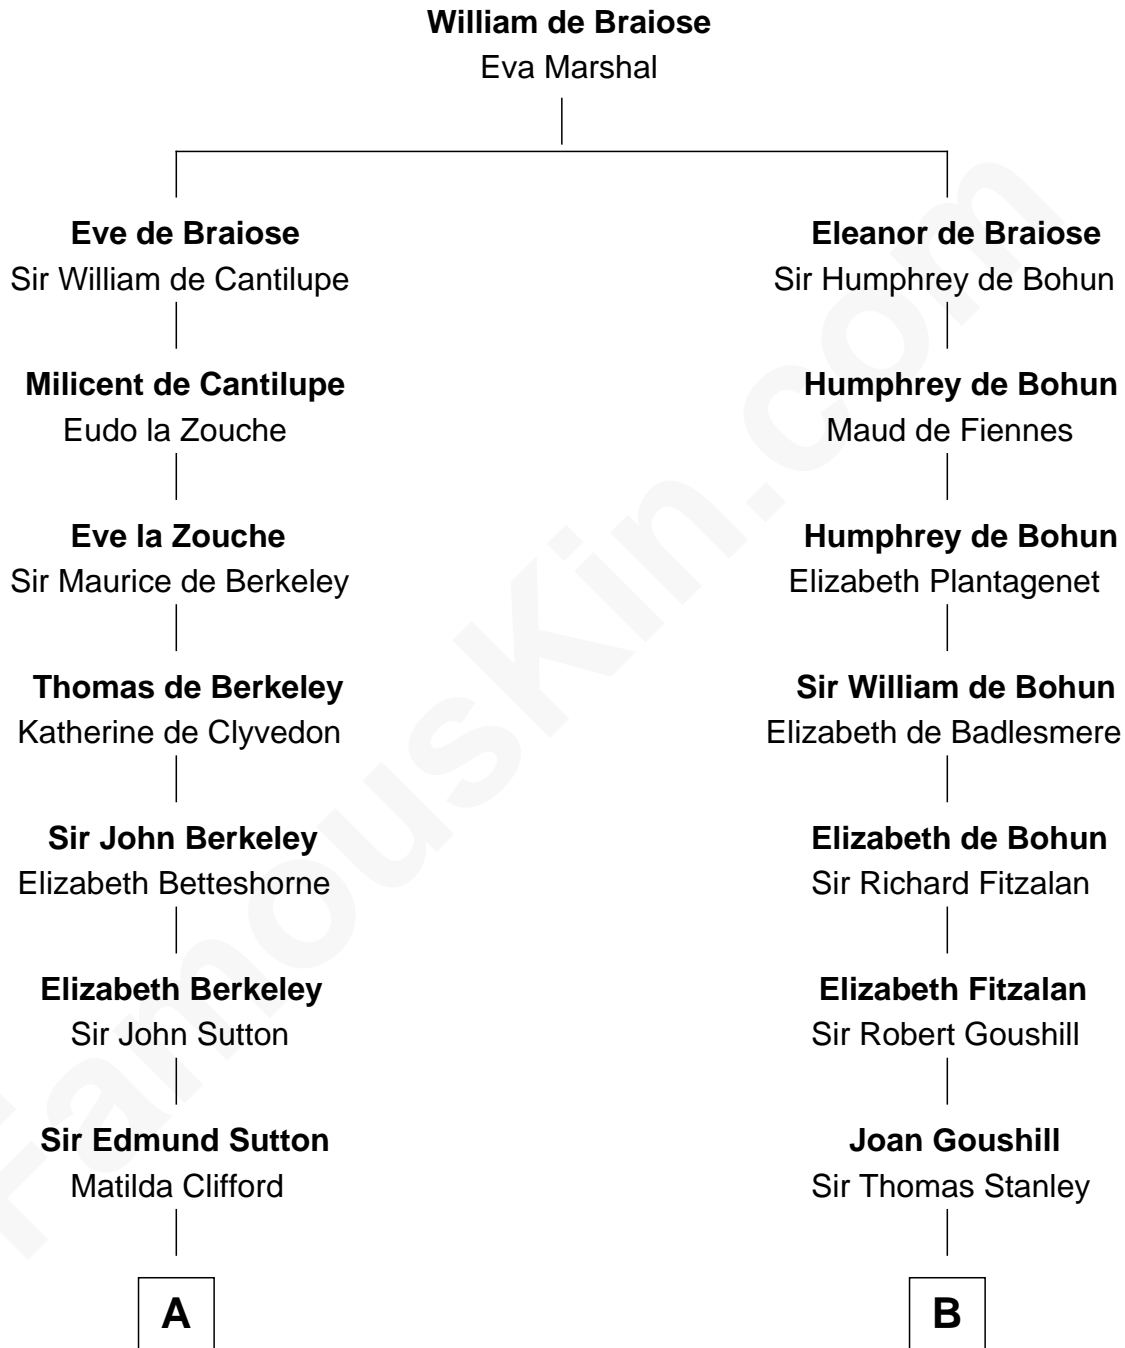

FamousKin.com

Relationship Chart of

Prince Harry

Duke of Sussex

16th cousin 5 times removed of

Richard Henry Lee
Signer of the Declaration of Independence

C

—
Charles Robert Spencer

Margaret Baring

—
Albert Edward John Spencer

Cynthia Elinor Beatrix Hamilton

—
Edward John Spencer

Frances Ruth Burke Roche

—
Princess Diana Frances Spencer

Charles III, King of the United Kingdom

—
Prince Harry