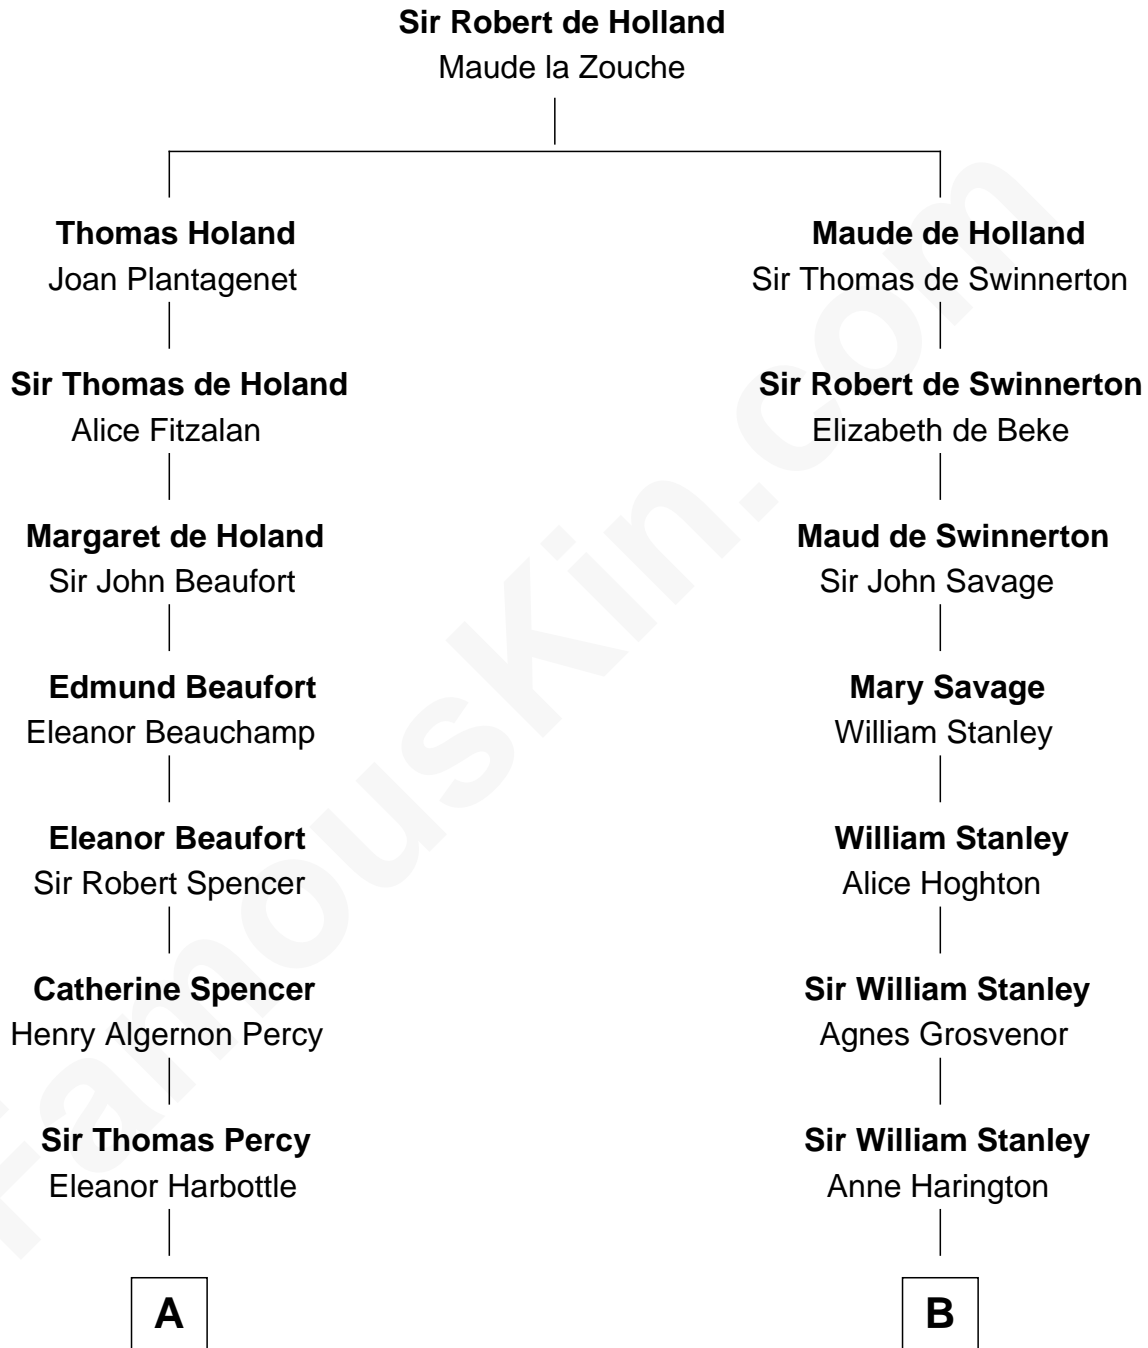

FamousKin.com
Relationship Chart of
Prince Harry
Duke of Sussex

13th cousin 8 times removed of
Richard Henry Lee
Signer of the Declaration of Independence

A

Henry Percy
Katherine Neville

Henry Percy
Dorothy Devereux

Dorothy Percy
Robert Sydney

Dorothy Sydney
Henry Spencer

Sir Robert Spencer
Ann Digby

Sir Charles Spencer
Anne Churchill

John Spencer
Georgiana Carolina Carteret

John Spencer
Margaret Georgiana Poyntz

George John Spencer
Lavina Bingham