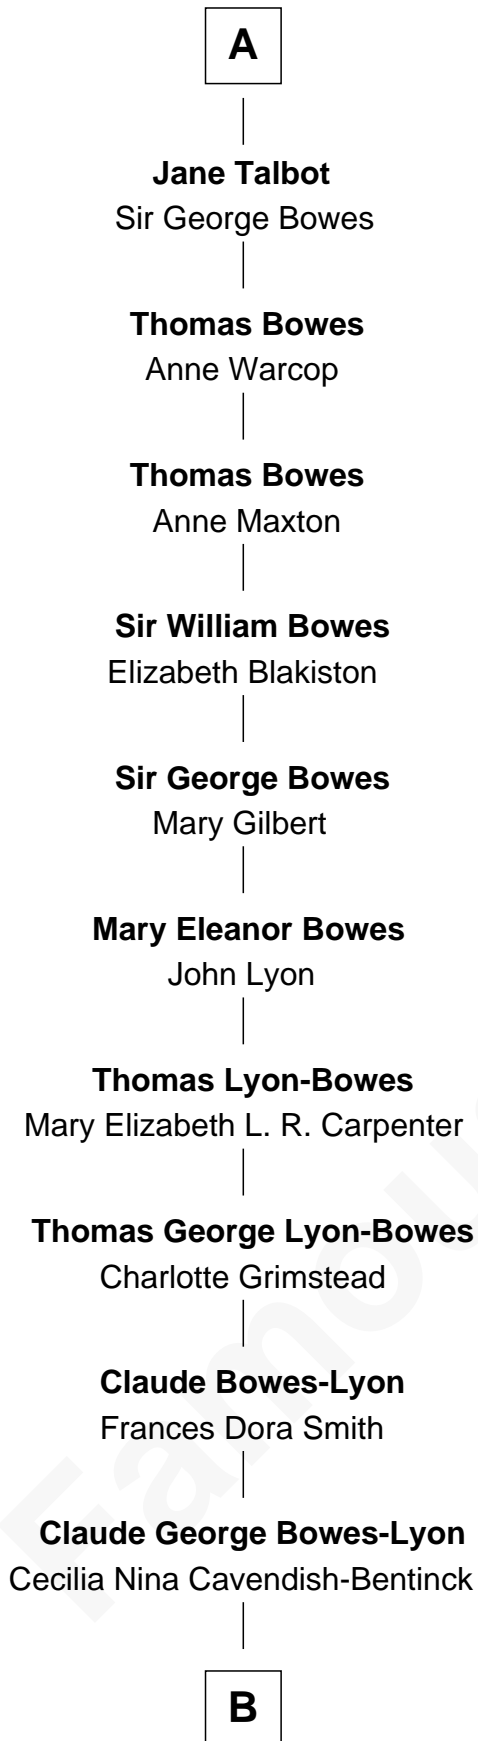

FamousKin.com Relationship Chart of

Prince Harry
Duke of Sussex

6th cousin 14 times removed of

Anne Boleyn
2nd Wife of King Henry VIII

Sir John Darcy
Joan de Burgh

Elizabeth Darcy
James le Boteler

James Butler
Anne de Welles

James Butler
Joan Beauchamp

Elizabeth Butler
John Talbot

Sir Gilbert Talbot
Audrey Cotton

Sir John Talbot
Margaret Troutbeck

Sir John Talbot
Frances Giffard

A

Elizabeth Darcy
James le Boteler

James Butler
Anne de Welles

James Butler
Joan Beauchamp

Sir Thomas Butler
Anne Hankeford

Margaret Butler
Sir William Boleyn

Thomas Boleyn
Elizabeth Howard

Anne Boleyn
Wife of King Henry VIII

B

—
Elizabeth Bowes-Lyon

George VI, King of the United Kingdom