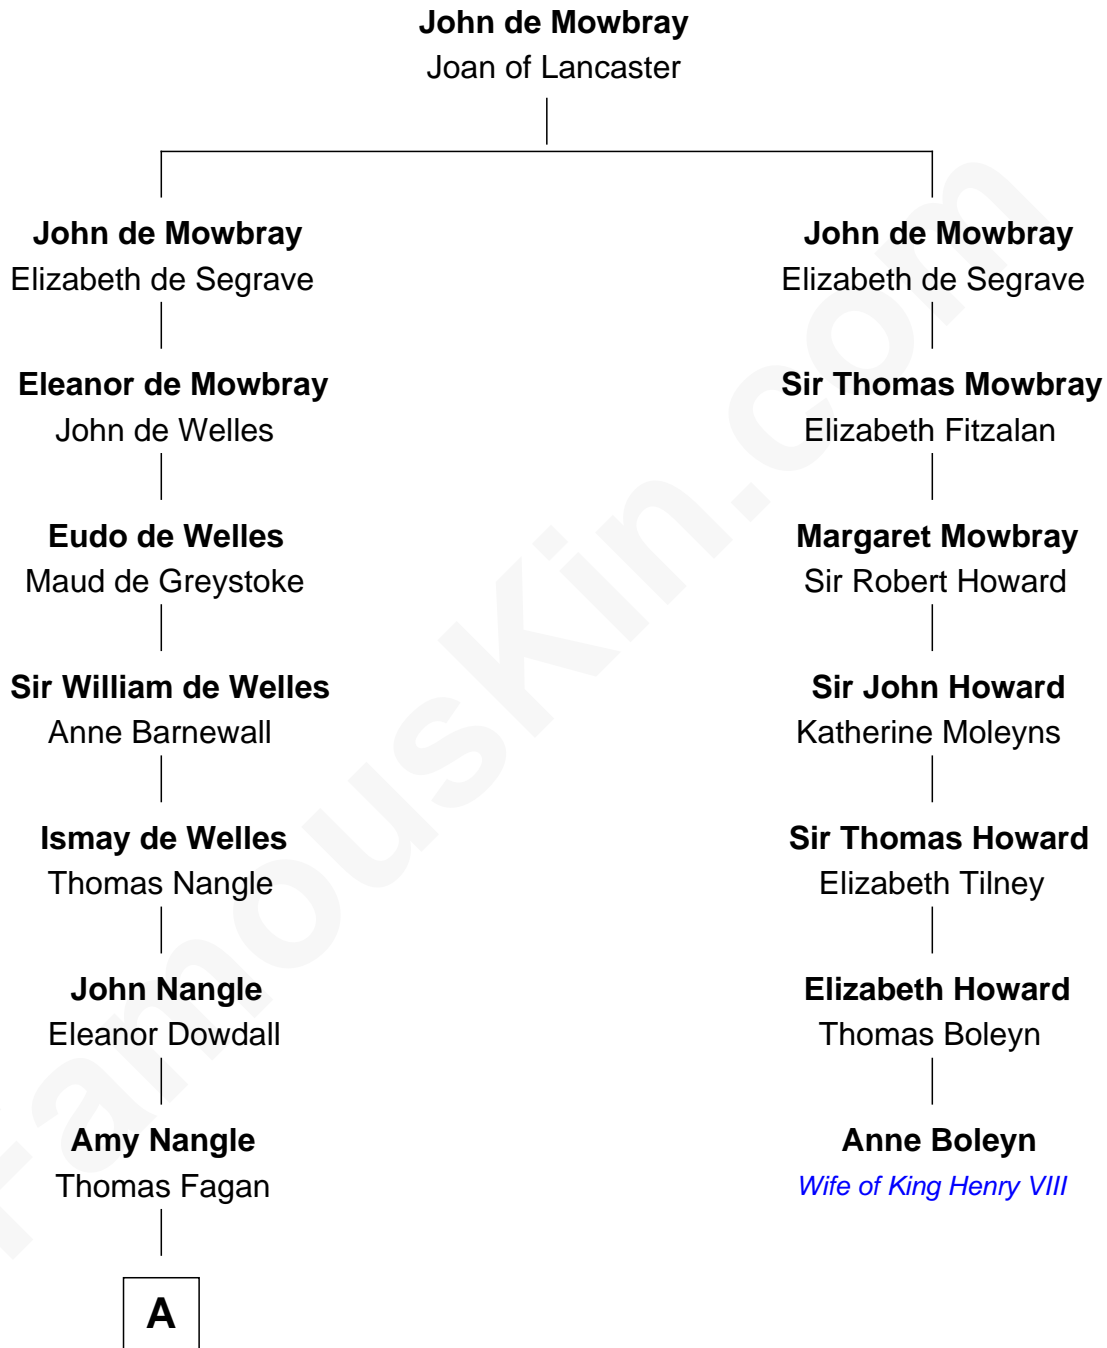

FamousKin.com Relationship Chart of

Prince Harry
Duke of Sussex

6th cousin 14 times removed of

Anne Boleyn
2nd Wife of King Henry VIII

A

Richard Fagan

Cecily Holmes

John Fagan