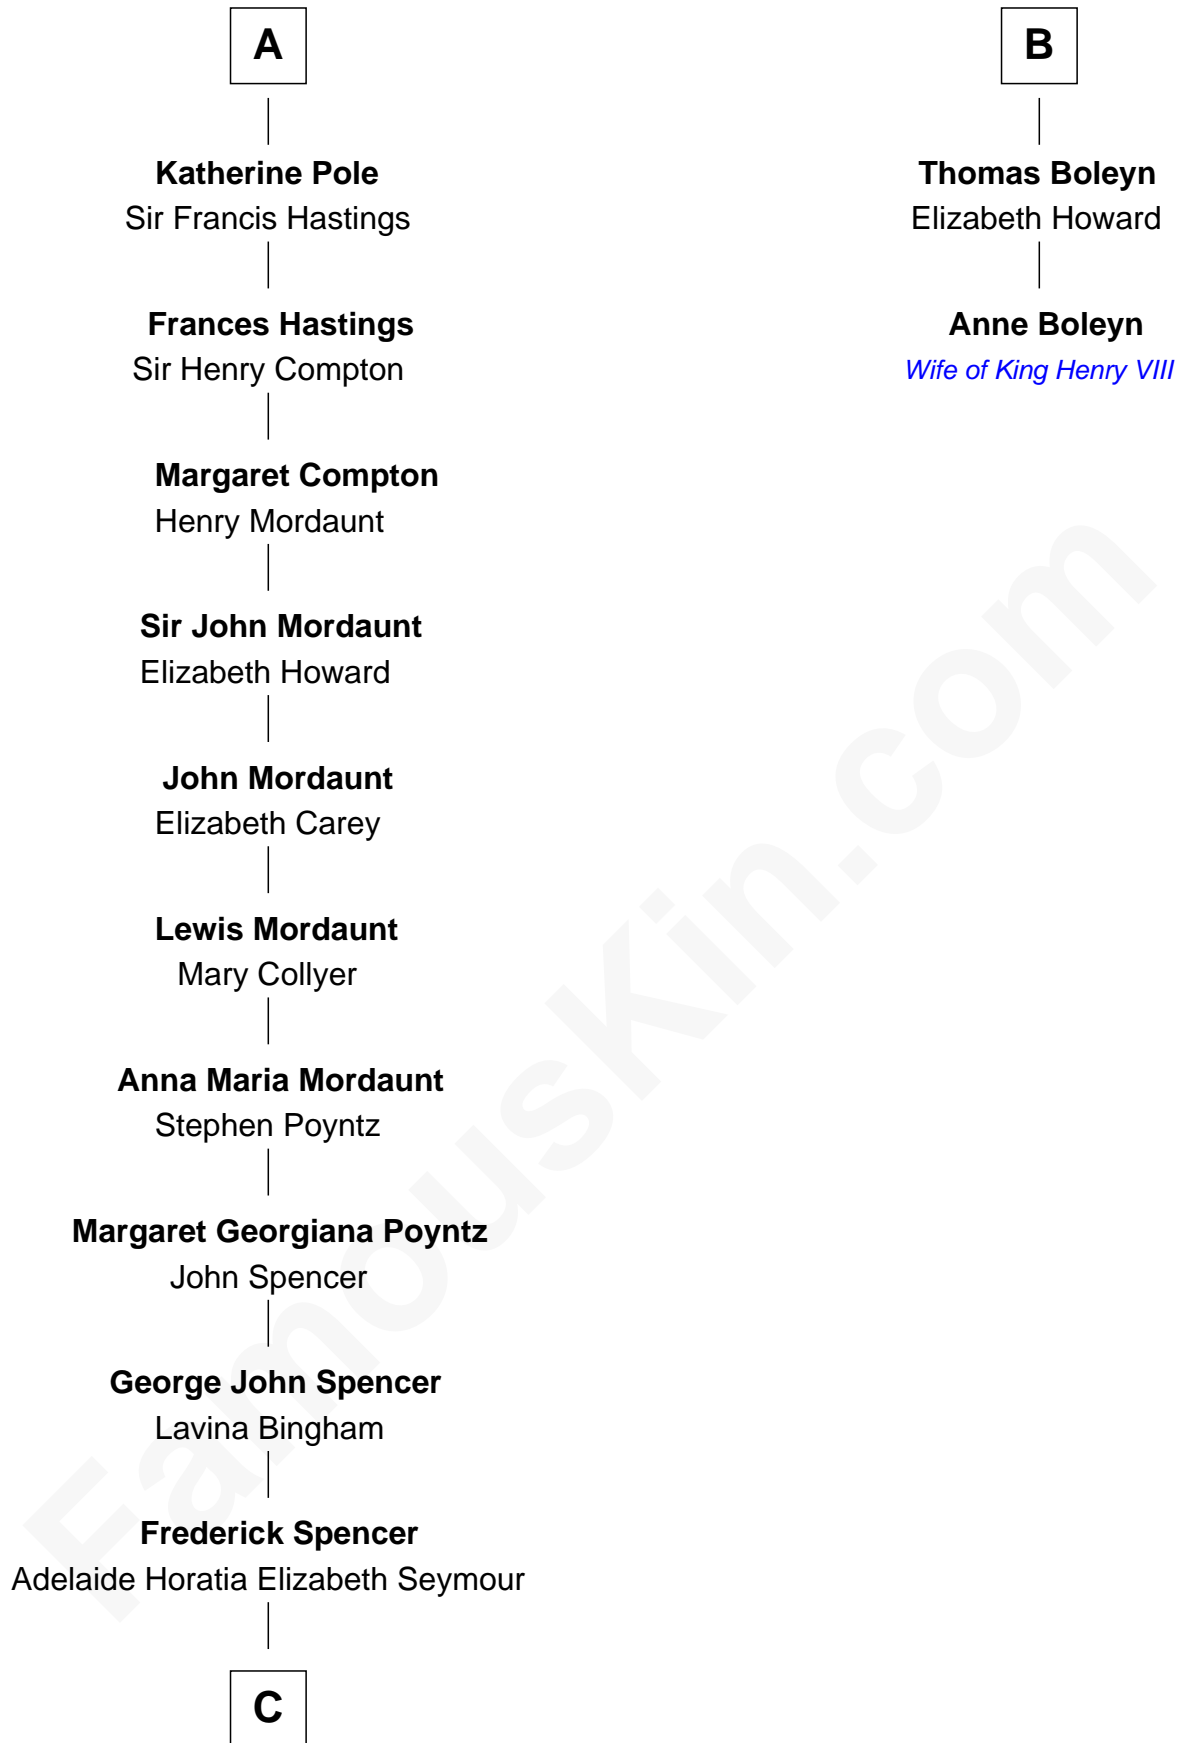

FamousKin.com

Relationship Chart of

Prince Harry
Duke of Sussex

8th cousin 13 times removed of

Anne Boleyn
2nd Wife of King Henry VIII

C

—
Charles Robert Spencer

Margaret Baring

—
Albert Edward John Spencer

Cynthia Elinor Beatrix Hamilton

—
Edward John Spencer

Frances Ruth Burke Roche

—
Princess Diana Frances Spencer

Charles III, King of the United Kingdom

—
Prince Harry

Duke of Sussex