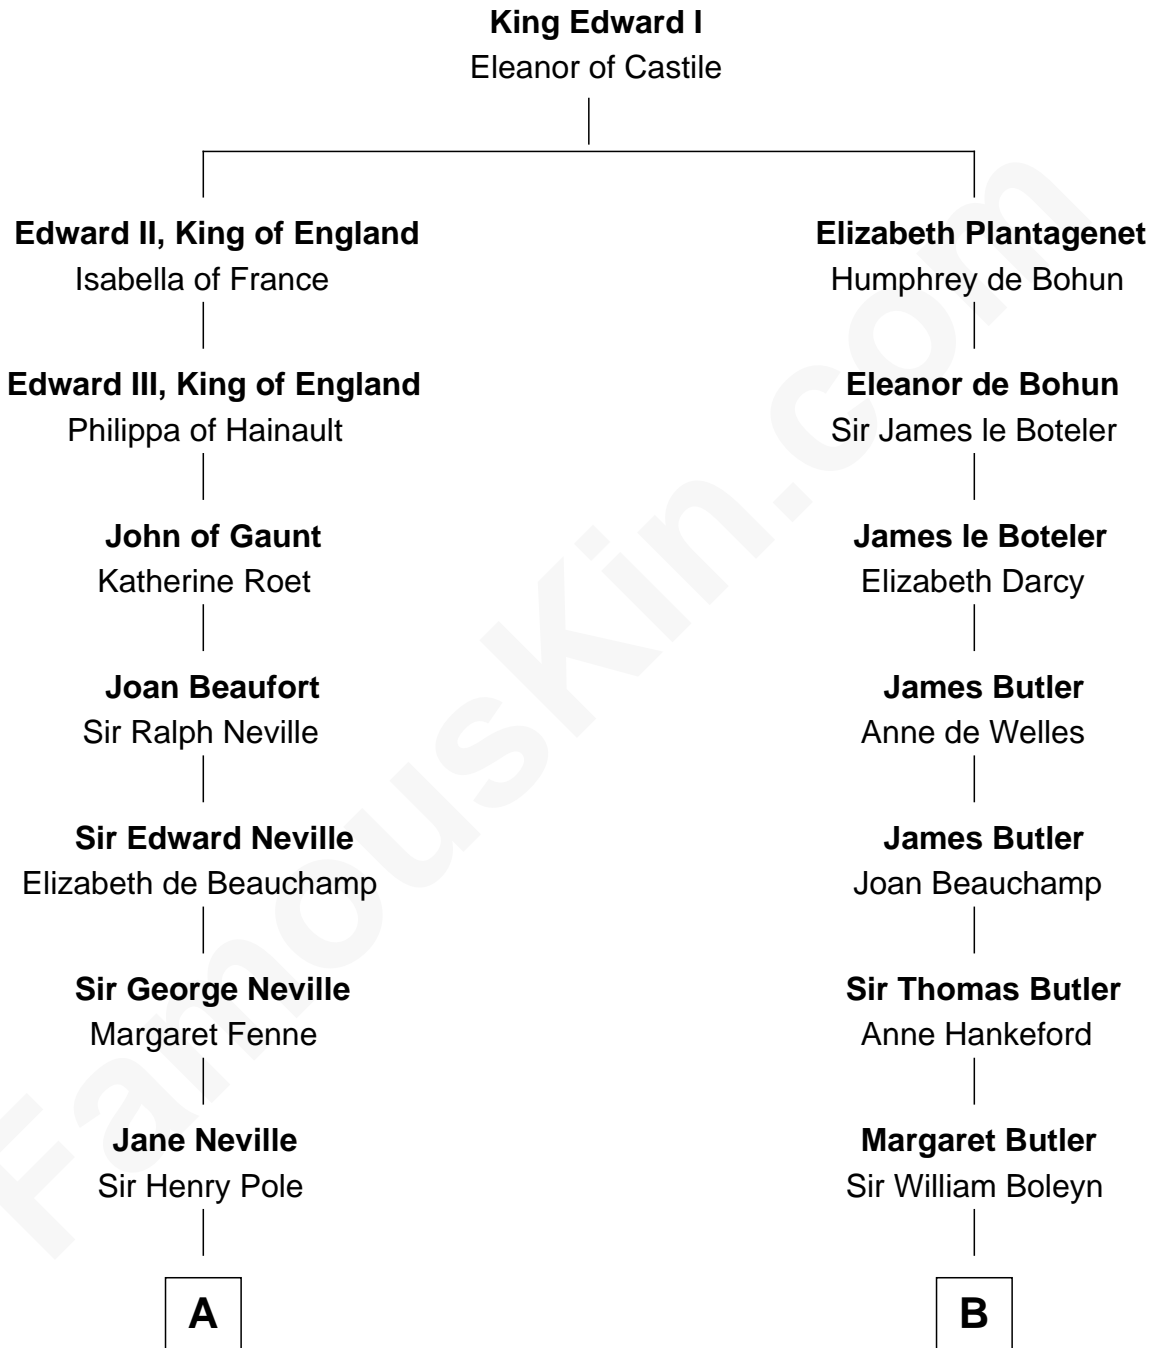

FamousKin.com

Relationship Chart of

Prince Harry
Duke of Sussex

8th cousin 13 times removed of

Anne Boleyn
2nd Wife of King Henry VIII

C

—
Charles Robert Spencer

Margaret Baring

—
Albert Edward John Spencer

Cynthia Elinor Beatrix Hamilton

—
Edward John Spencer

Frances Ruth Burke Roche

—
Princess Diana Frances Spencer

Charles III, King of the United Kingdom

—
Prince Harry

Duke of Sussex