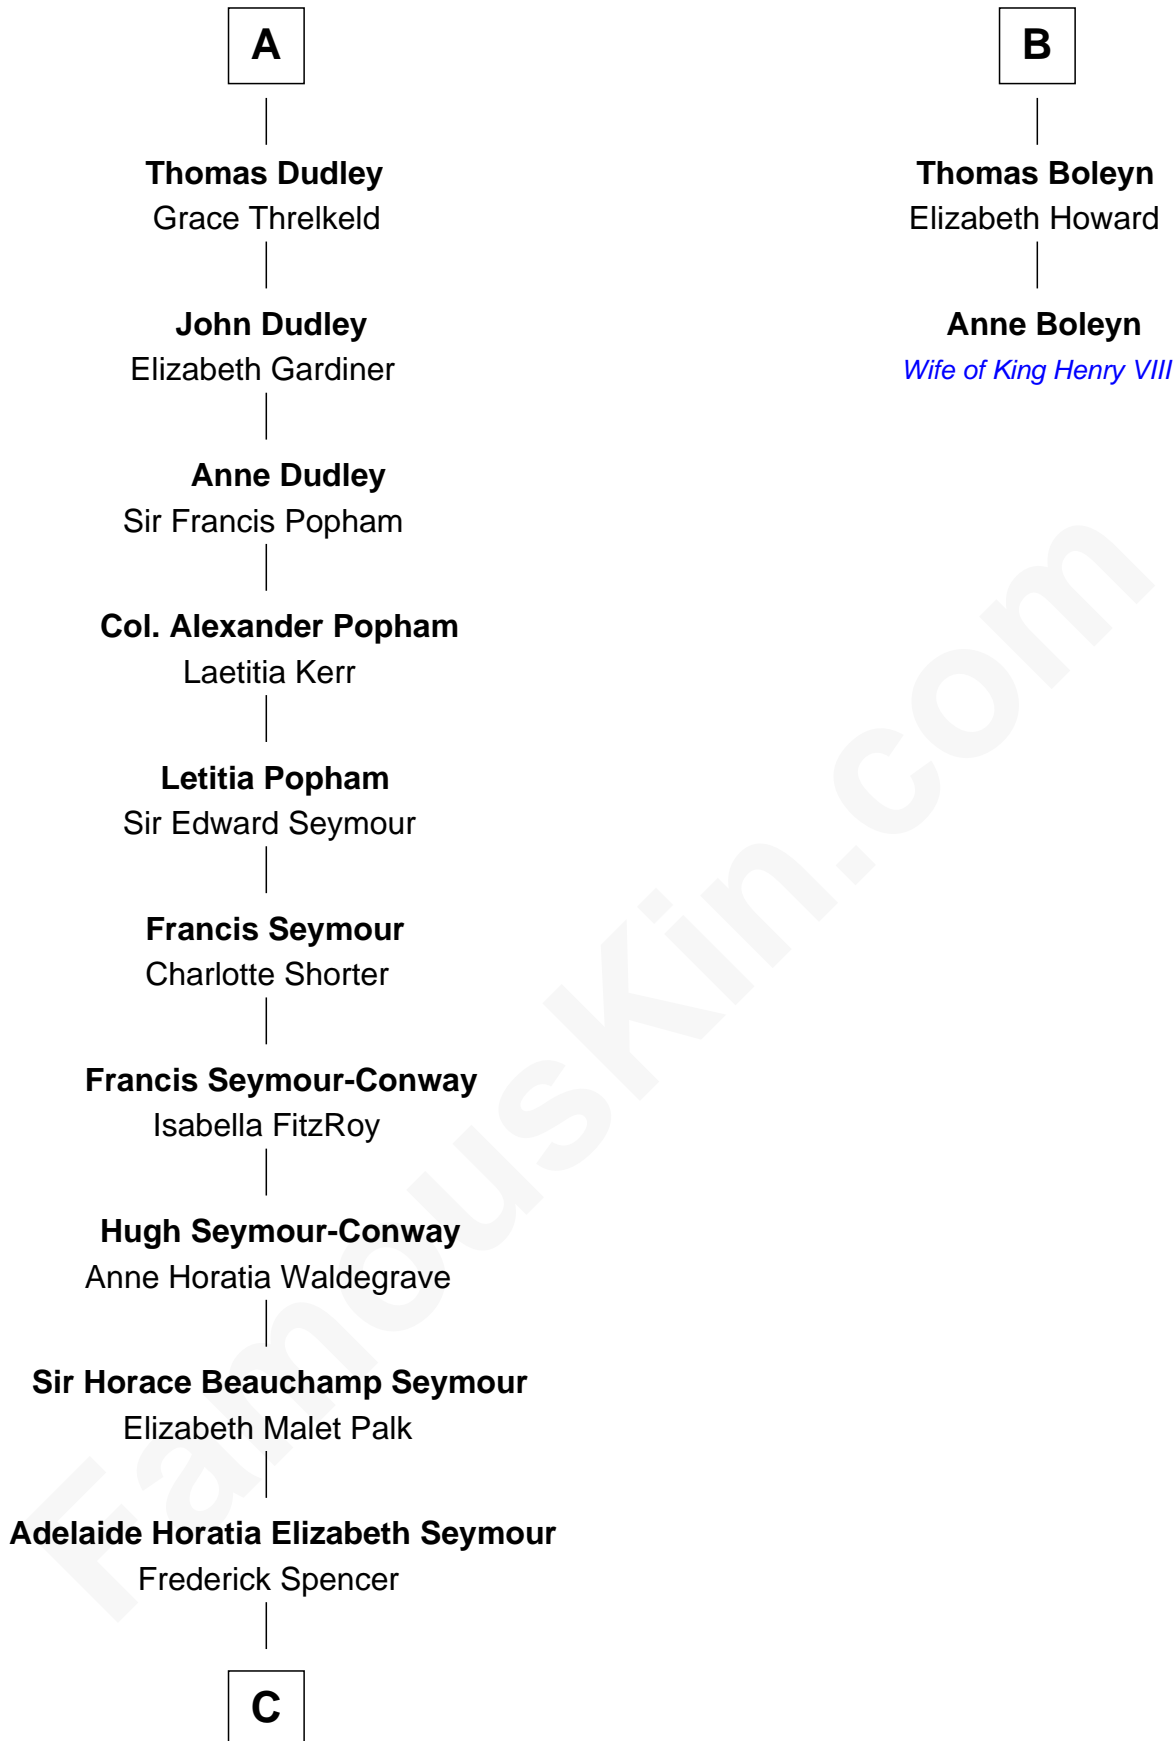

FamousKin.com Relationship Chart of

Prince Harry
Duke of Sussex

8th cousin 13 times removed of

Anne Boleyn
2nd Wife of King Henry VIII

Sir Patrick de Chaworth
Isabella de Beauchamp

C

—
Charles Robert Spencer

Margaret Baring

—
Albert Edward John Spencer

Cynthia Elinor Beatrix Hamilton

—
Edward John Spencer

Frances Ruth Burke Roche

—
Princess Diana Frances Spencer

Charles III, King of the United Kingdom

—
Prince Harry