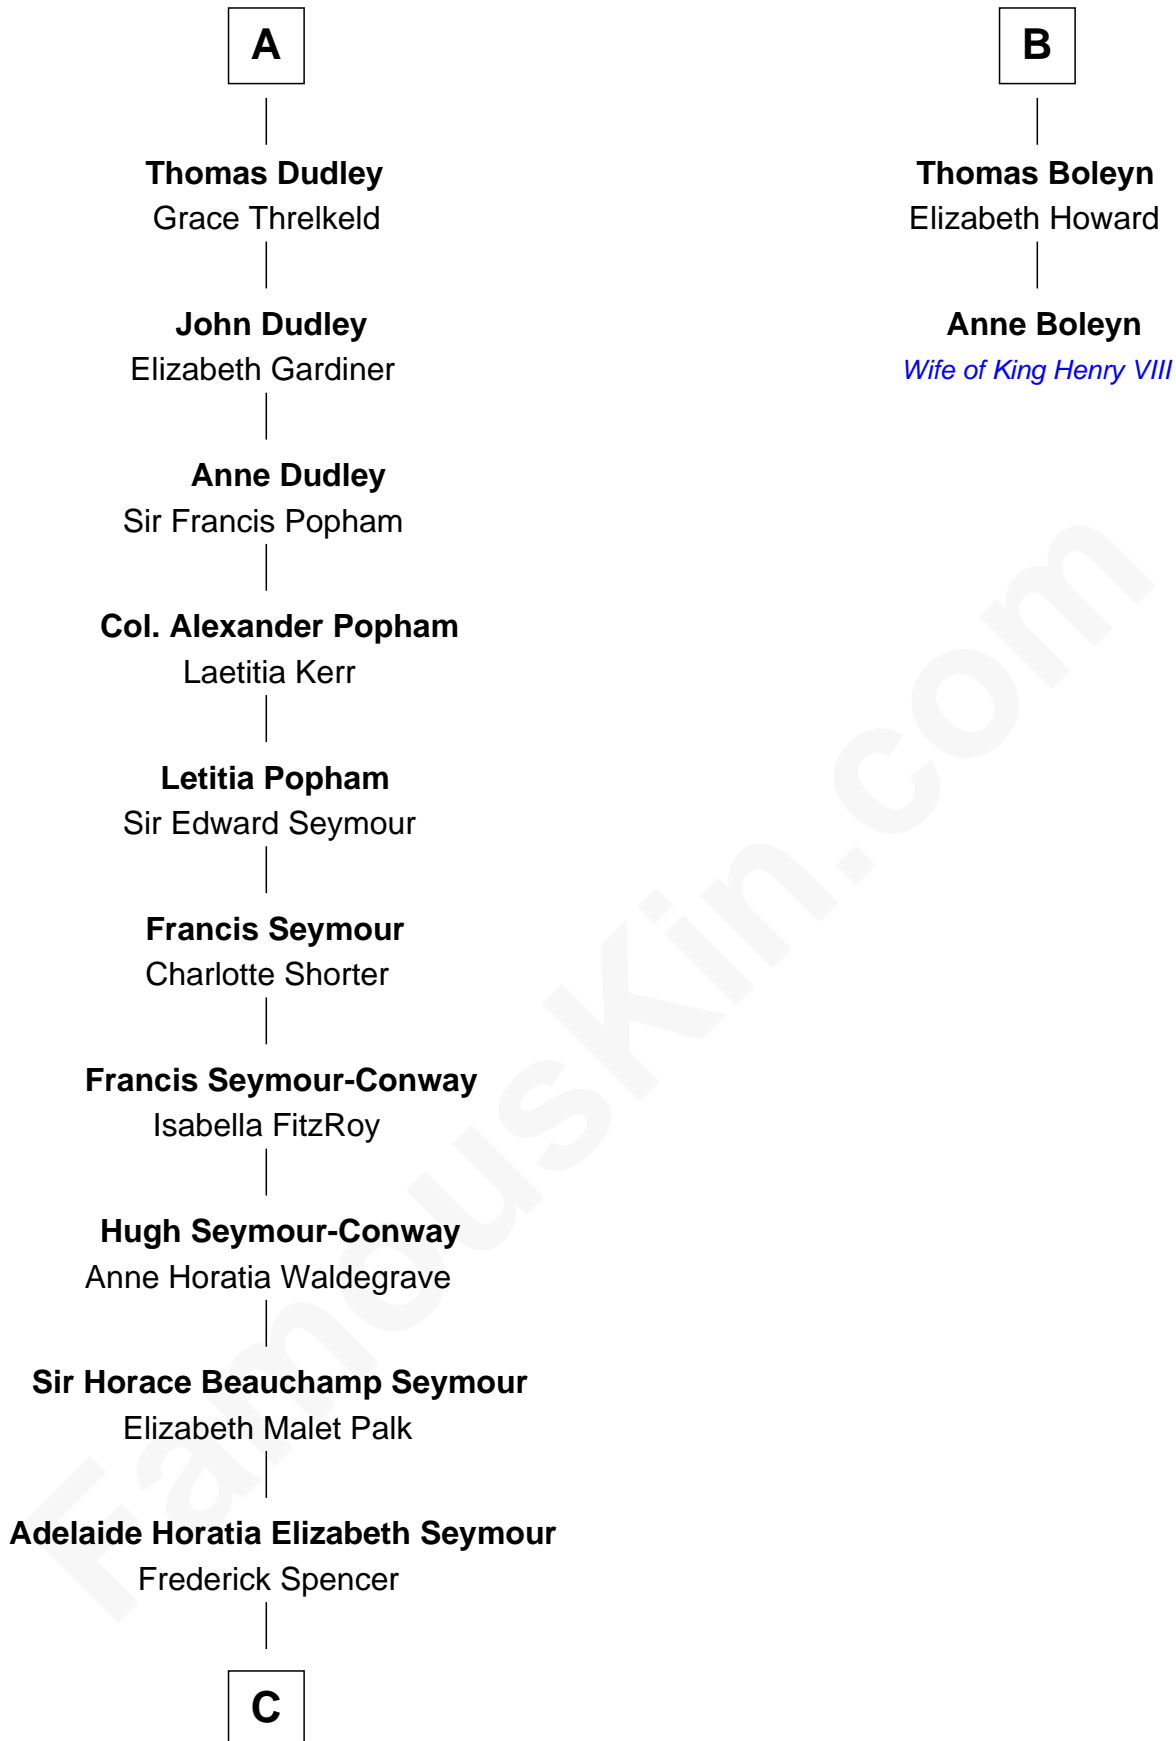

# FamousKin.com Relationship Chart of

**Prince Harry**

*Duke of Sussex*

8th cousin 13 times removed of

**Anne Boleyn**

*2nd Wife of King Henry VIII*

**C**

—  
**Charles Robert Spencer**

Margaret Baring

—  
**Albert Edward John Spencer**

Cynthia Elinor Beatrix Hamilton

—  
**Edward John Spencer**

Frances Ruth Burke Roche

—  
**Princess Diana Frances Spencer**

Charles III, King of the United Kingdom