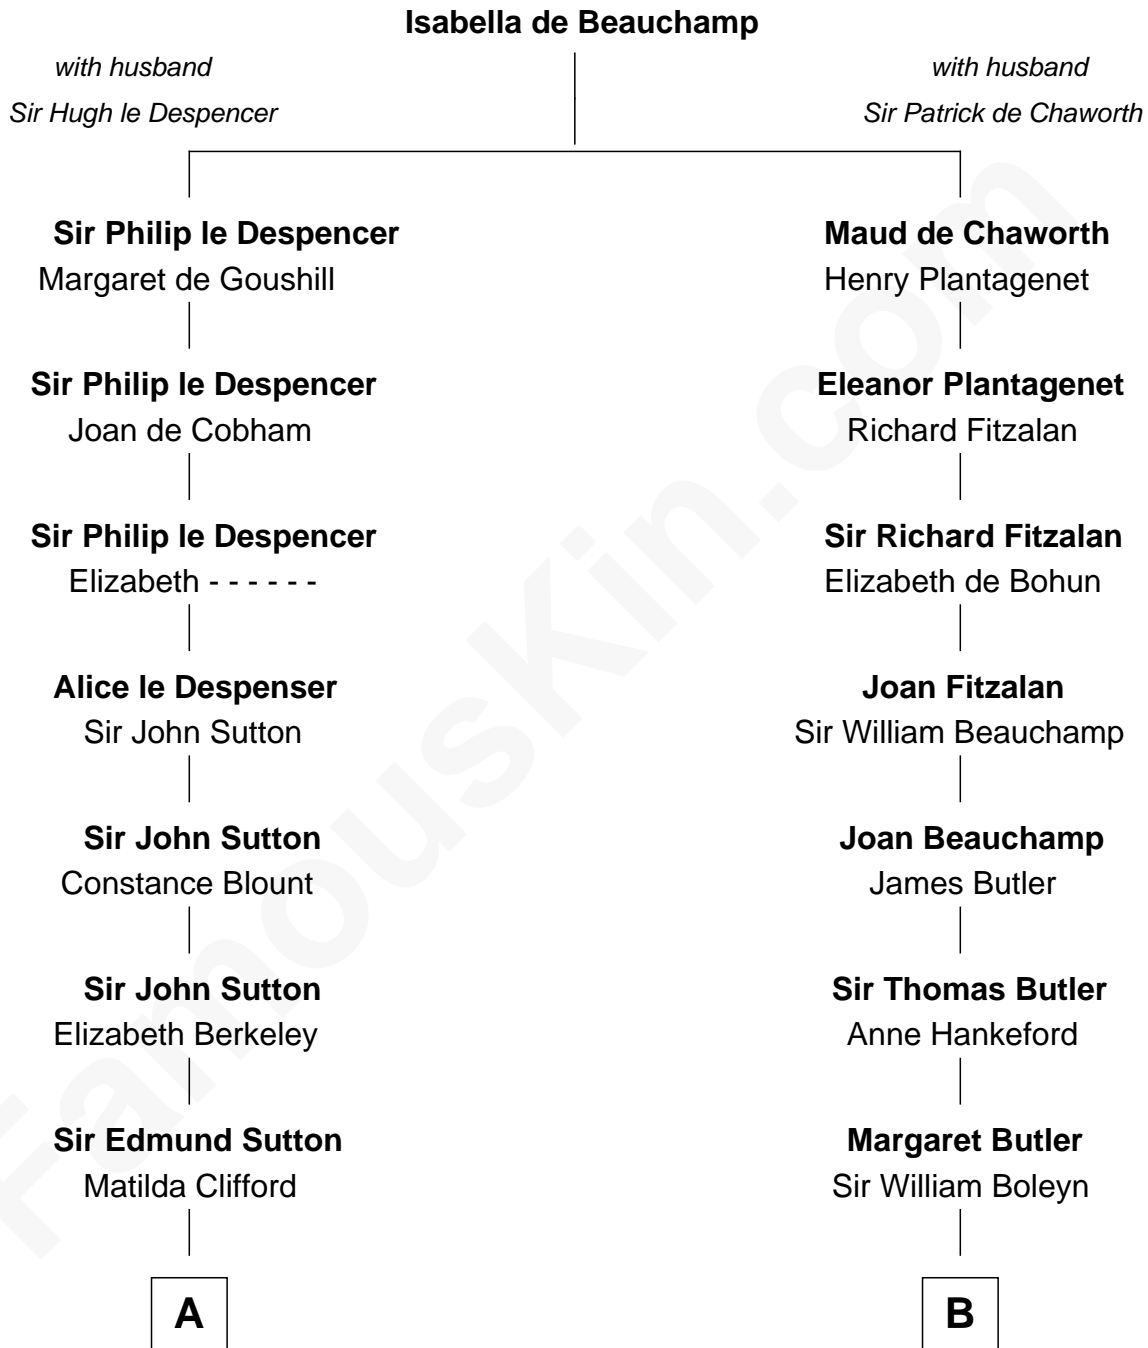

# FamousKin.com Relationship Chart of

**Prince Harry**

*Duke of Sussex*

8th cousin 13 times removed of

**Anne Boleyn**

*2nd Wife of King Henry VIII*

**C**

—  
**Charles Robert Spencer**

Margaret Baring

—  
**Albert Edward John Spencer**

Cynthia Elinor Beatrix Hamilton

—  
**Edward John Spencer**

Frances Ruth Burke Roche

—  
**Princess Diana Frances Spencer**

Charles III, King of the United Kingdom

—  
**Prince Harry**

*Duke of Sussex*