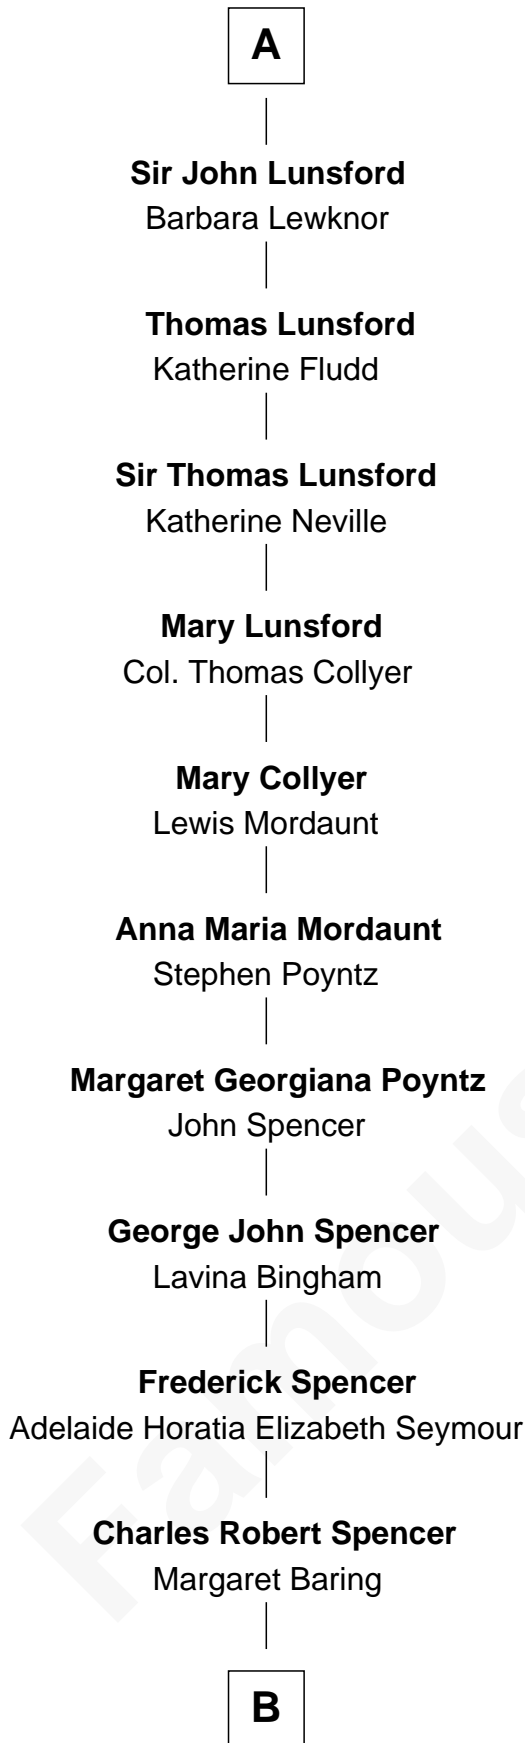

# FamousKin.com Relationship Chart of

**Prince Harry**  
*Duke of Sussex*

6th cousin 14 times removed of

**Anne Boleyn**  
*2nd Wife of King Henry VIII*

**Sir Thomas de St. Omer**

**B**

—  
**Albert Edward John Spencer**

Cynthia Elinor Beatrix Hamilton

—  
**Edward John Spencer**

Frances Ruth Burke Roche

—  
**Princess Diana Frances Spencer**

Charles III, King of the United Kingdom

—  
**Prince Harry**

*Duke of Sussex*