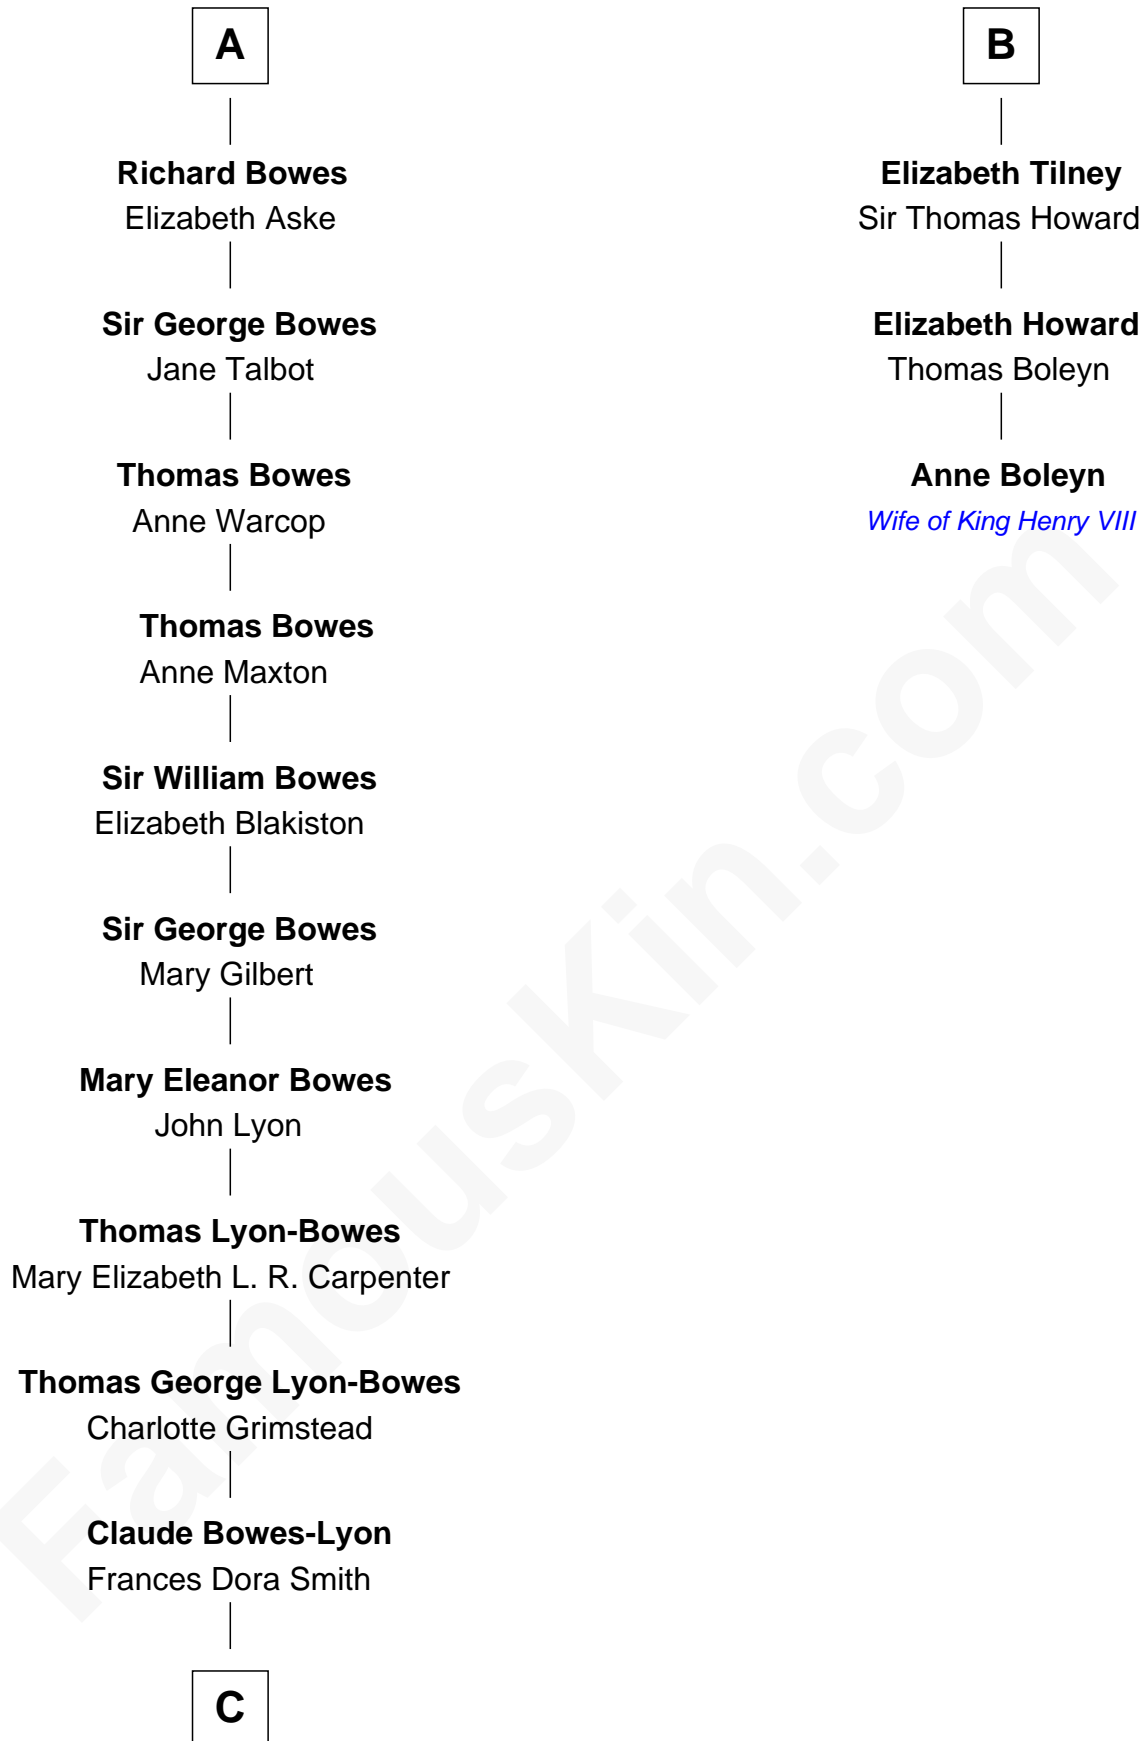

FamousKin.com Relationship Chart of

Prince Harry

Duke of Sussex

9th cousin 12 times removed of

Anne Boleyn

2nd Wife of King Henry VIII

C

—
Claude George Bowes-Lyon
Cecilia Nina Cavendish-Bentinck

—
Elizabeth Bowes-Lyon
George VI, King of the United Kingdom

—
Elizabeth II, Queen of the United Kingdom
Prince Philip of Edinburgh

—
Charles III, King of the United Kingdom
Princess Diana Frances Spencer