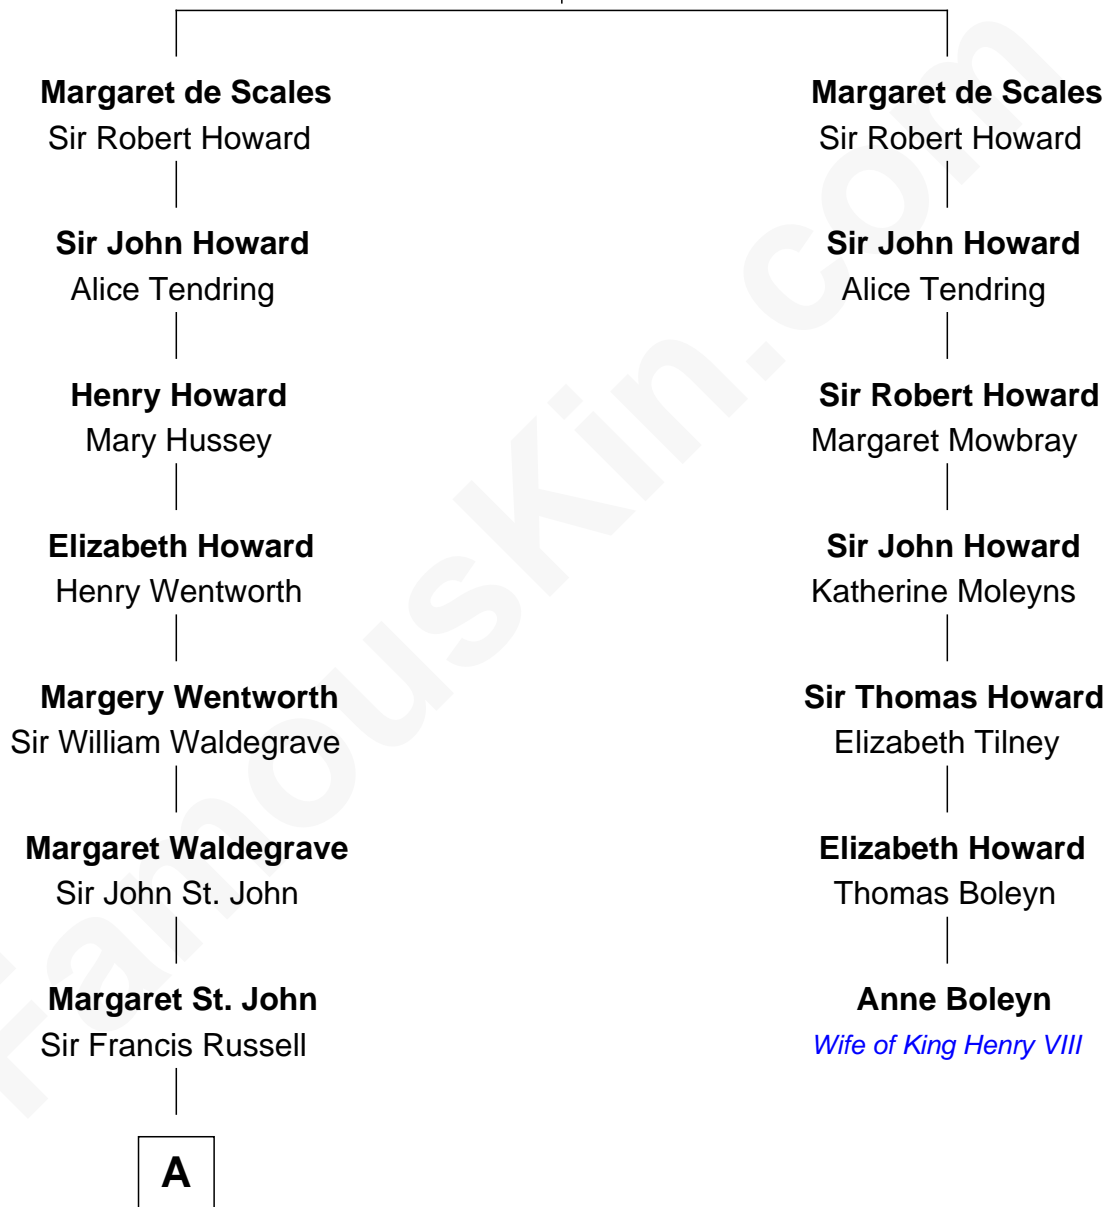

FamousKin.com Relationship Chart of

Prince Harry

Duke of Sussex

6th cousin 14 times removed of

Anne Boleyn

2nd Wife of King Henry VIII

Sir Robert de Scales

Katherine d'Ufford

A

William Russell

Elizabeth Long

Francis Russell

Catherine Brydges

Anne Russell

George Digby

Ann Digby

Sir Robert Spencer

Sir Charles Spencer

Anne Churchill

John Spencer

Georgiana Carolina Carteret

John Spencer

Margaret Georgiana Poyntz

George John Spencer