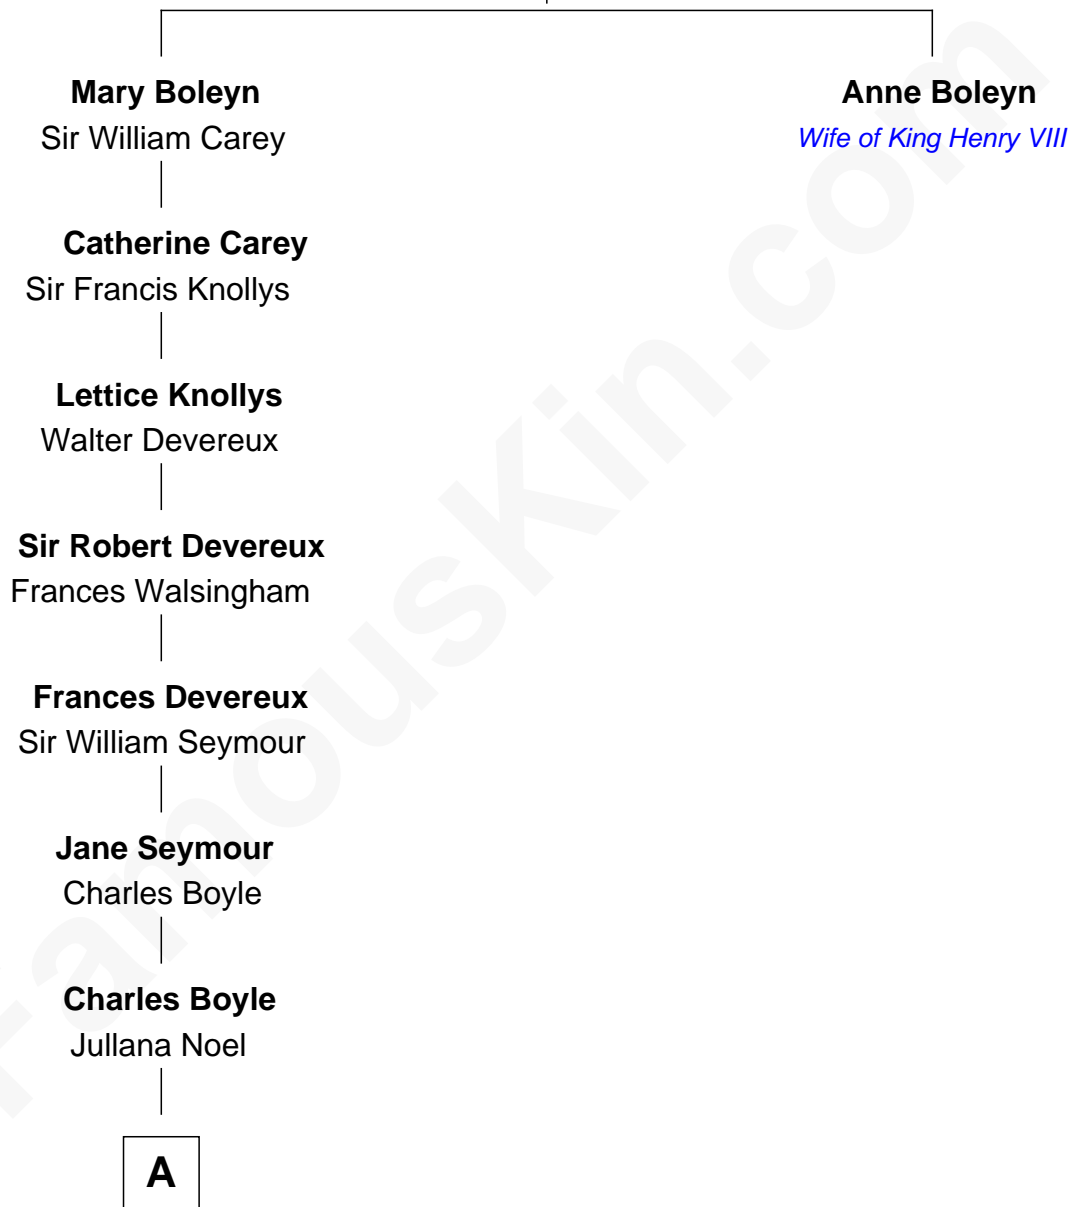

FamousKin.com Relationship Chart of

Prince Harry
Duke of Sussex

14th great-grandnephew of

Anne Boleyn
2nd Wife of King Henry VIII

Thomas Boleyn
Elizabeth Howard

A

Richard Boyle

Dorothy Savile

Charlotte Elizabeth Boyle

Sir William Cavendish

Dorothy Cavendish

William Henry Bentinck

Charles Augustus Cavendish-Bentinck

Anne Wellesley

Rev. Charles William Cavendish-Bentinck

Caroline Louisa Burnaby