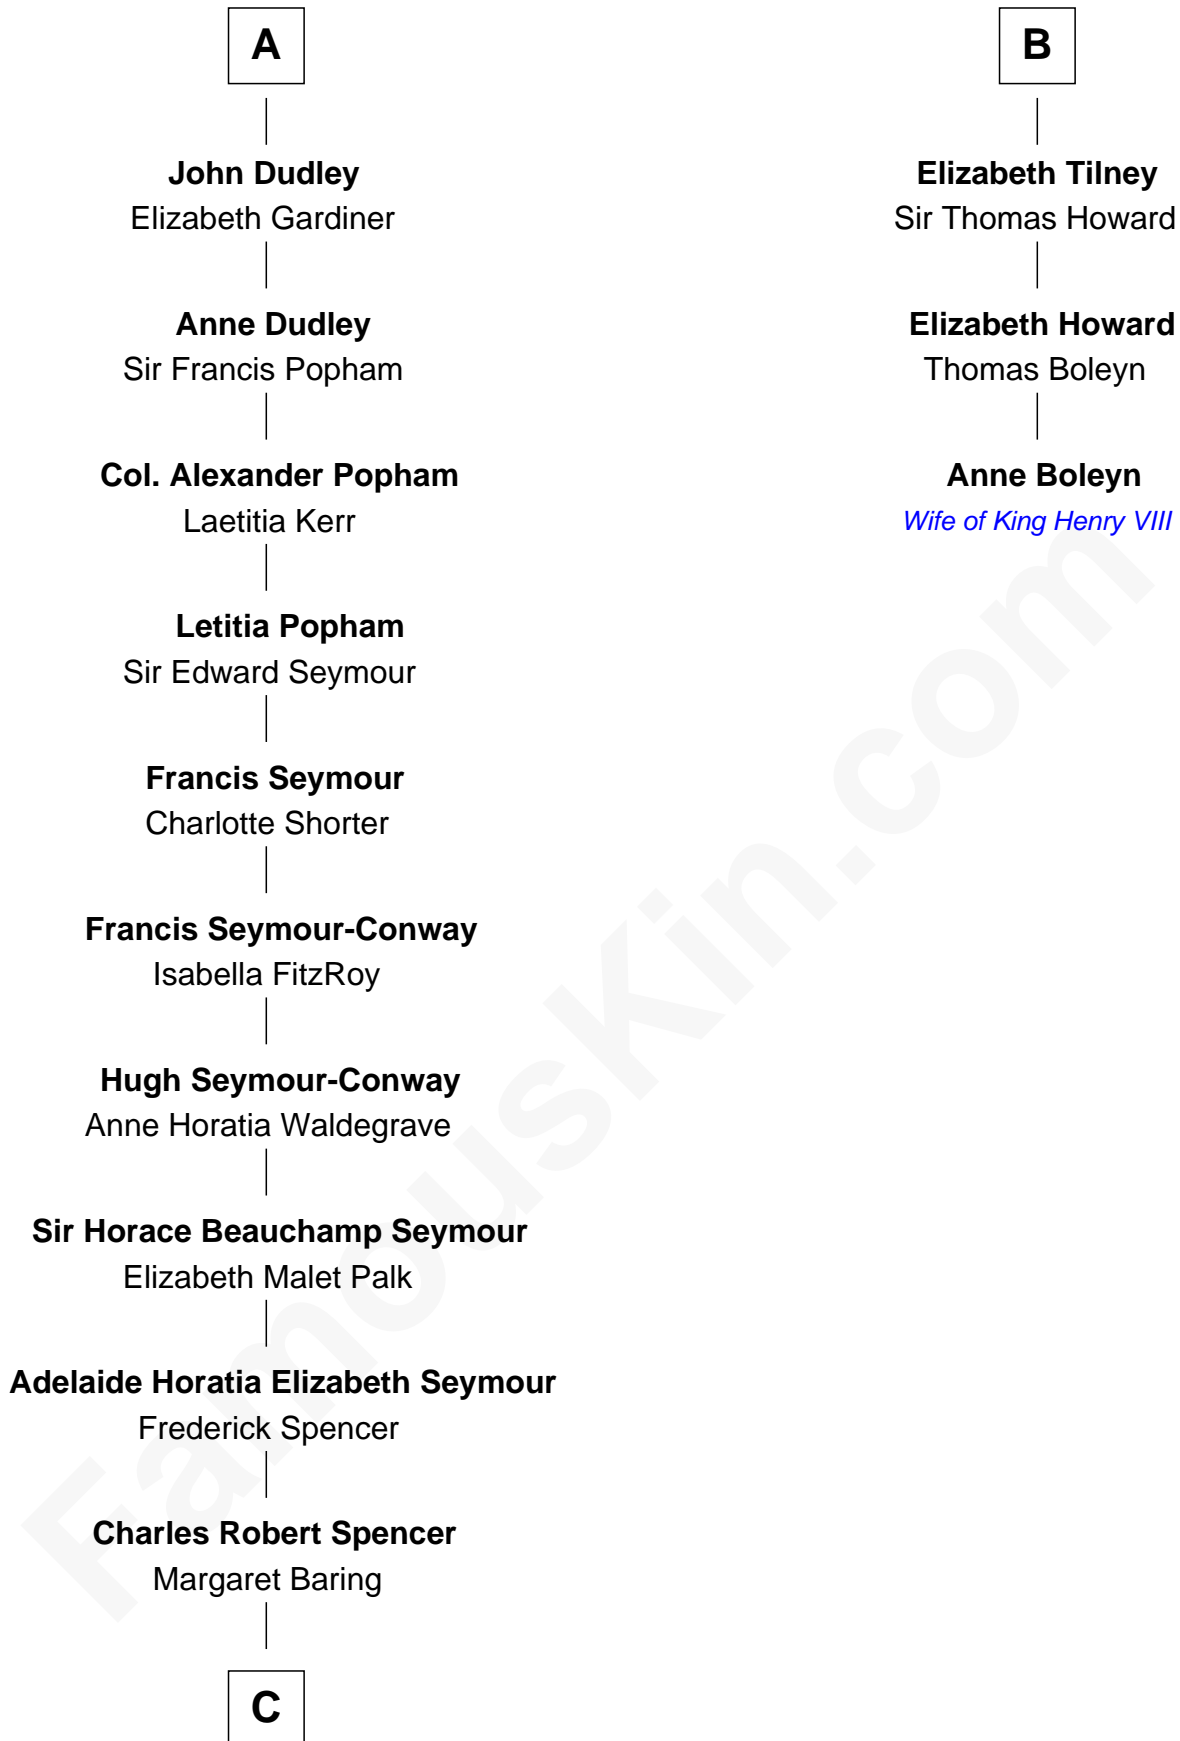

FamousKin.com Relationship Chart of

Prince Harry

Duke of Sussex

9th cousin 11 times removed of

Anne Boleyn

2nd Wife of King Henry VIII

Sir William de Cantilupe

Eve de Braiose

C

—
Albert Edward John Spencer

Cynthia Elinor Beatrix Hamilton

—
Edward John Spencer

Frances Ruth Burke Roche

—
Princess Diana Frances Spencer

Charles III, King of the United Kingdom

—
Prince Harry