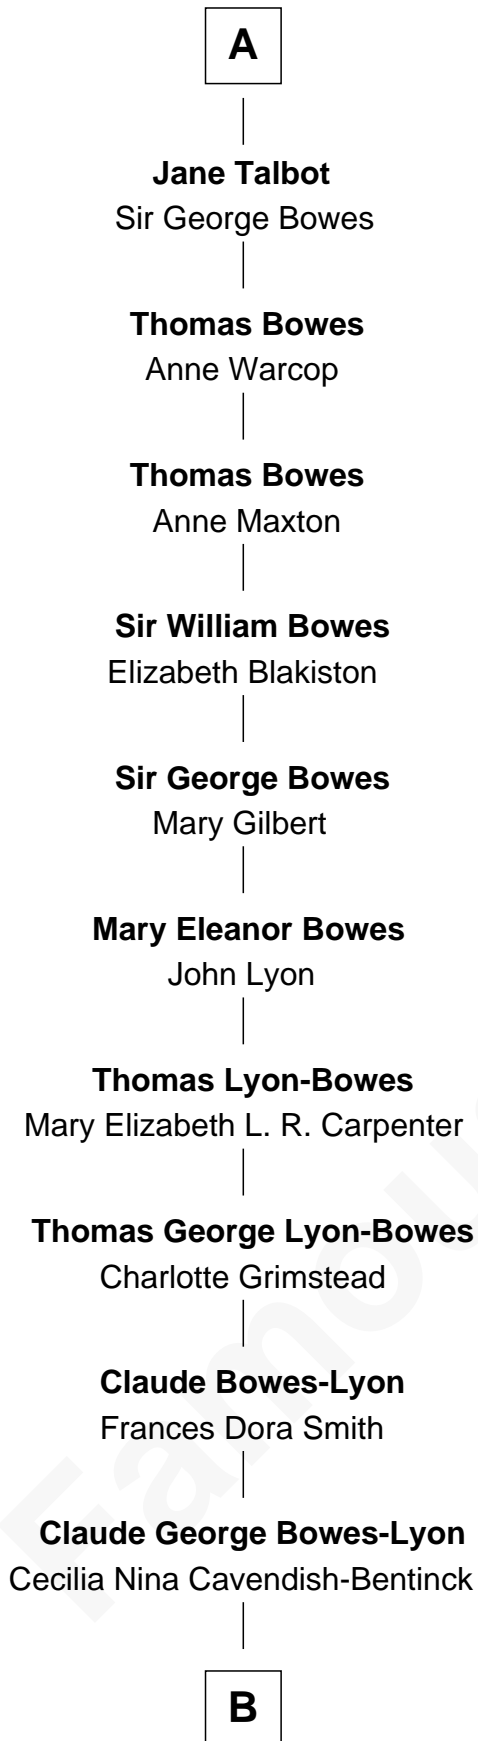

# FamousKin.com Relationship Chart of

**Prince Harry**  
*Duke of Sussex*

6th cousin 14 times removed of

**Anne Boleyn**  
*2nd Wife of King Henry VIII*

**B**

**Elizabeth Bowes-Lyon**

George VI, King of the United Kingdom

**Elizabeth II, Queen of the United Kingdom**

Prince Philip of Edinburgh

**Charles III, King of the United Kingdom**

Princess Diana Frances Spencer

**Prince Harry**

*Duke of Sussex*

FamousKin.com