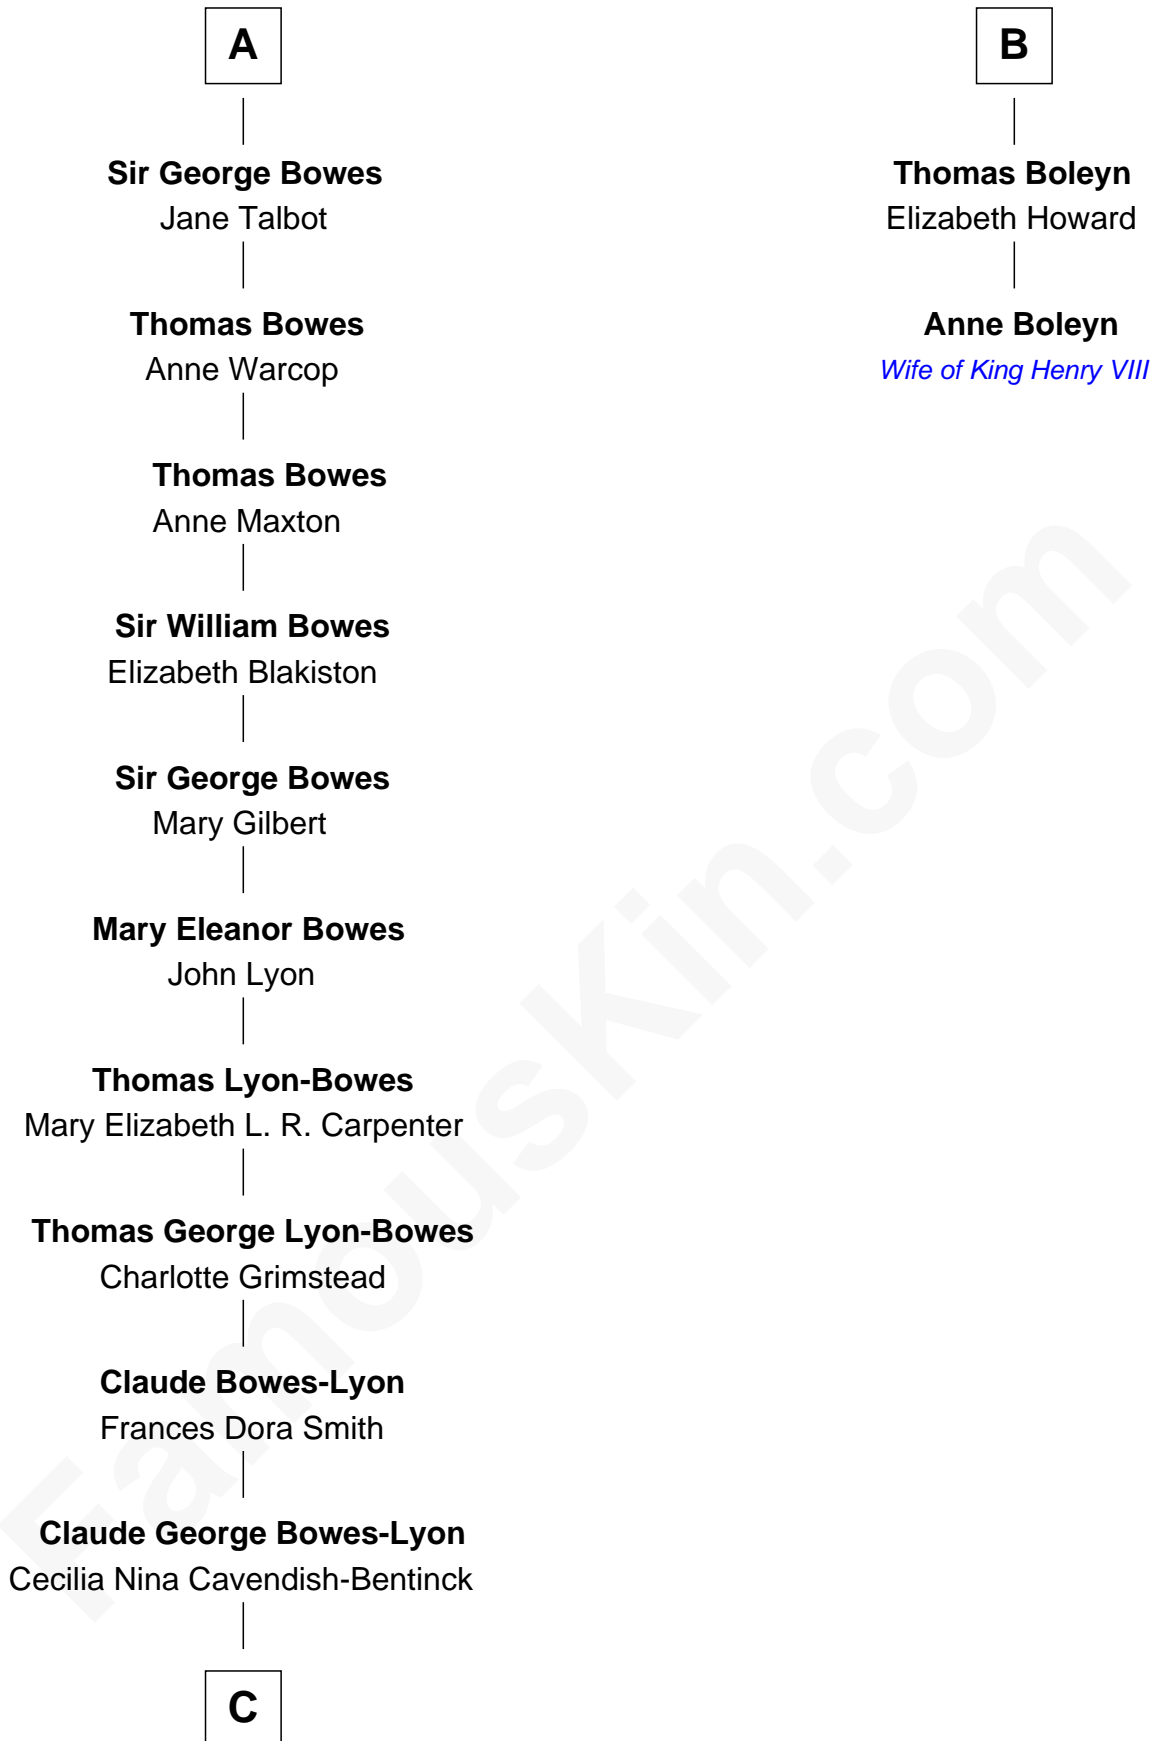

FamousKin.com Relationship Chart of

Prince Harry
Duke of Sussex

8th cousin 12 times removed of

Anne Boleyn
2nd Wife of King Henry VIII

Richard Fitzalan
Alice de Saluzzo

C

Elizabeth Bowes-Lyon

George VI, King of the United Kingdom

Elizabeth II, Queen of the United Kingdom

Prince Philip of Edinburgh

Charles III, King of the United Kingdom

Princess Diana Frances Spencer

Prince Harry

Duke of Sussex

FamousKin.com