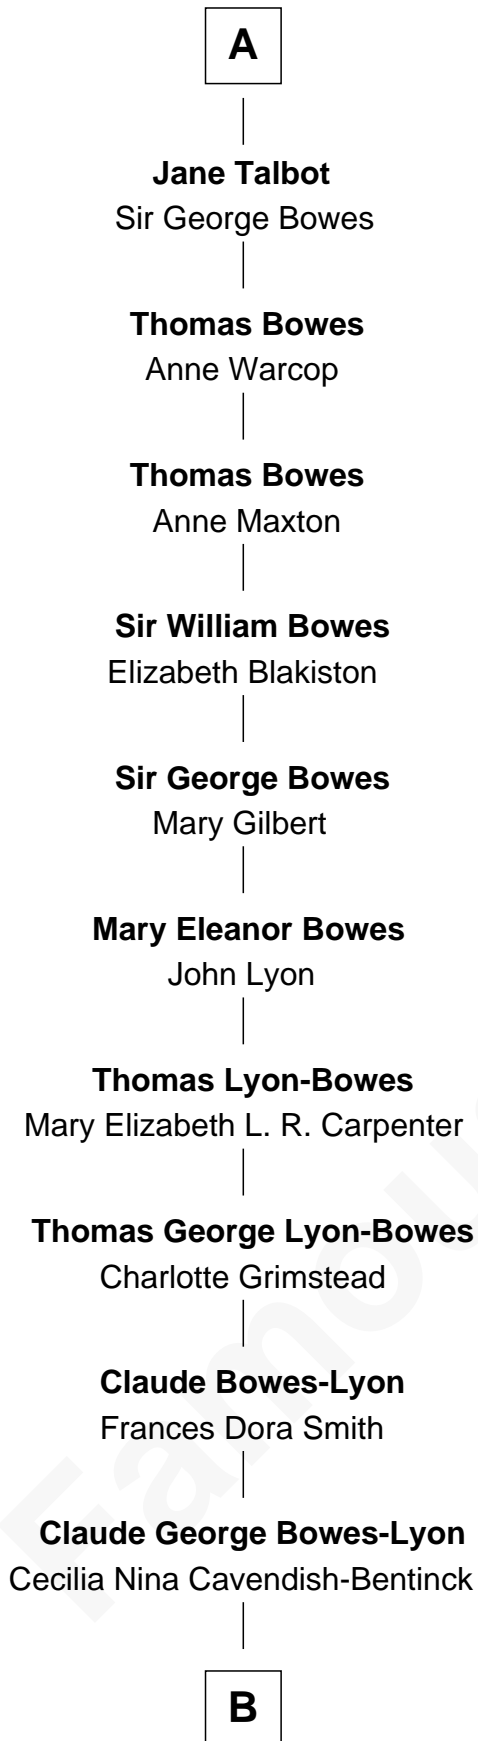

FamousKin.com Relationship Chart of

Prince Harry
Duke of Sussex

6th cousin 14 times removed of

Anne Boleyn
2nd Wife of King Henry VIII

Sir James le Boteler
Eleanor de Bohun

James le Boteler
Elizabeth Darcy

James Butler
Anne de Welles

James Butler
Joan Beauchamp

Elizabeth Butler
John Talbot

Sir Gilbert Talbot
Audrey Cotton

Sir John Talbot
Margaret Troutbeck

Sir John Talbot
Frances Giffard

A

James le Boteler
Elizabeth Darcy

James Butler
Anne de Welles

James Butler
Joan Beauchamp

Sir Thomas Butler
Anne Hankeford

Margaret Butler
Sir William Boleyn

Thomas Boleyn
Elizabeth Howard

Anne Boleyn
Wife of King Henry VIII

B

—
Elizabeth Bowes-Lyon

George VI, King of the United Kingdom

—
Elizabeth II, Queen of the United Kingdom

Prince Philip of Edinburgh

—
Charles III, King of the United Kingdom

Princess Diana Frances Spencer

—
Prince Harry

Duke of Sussex