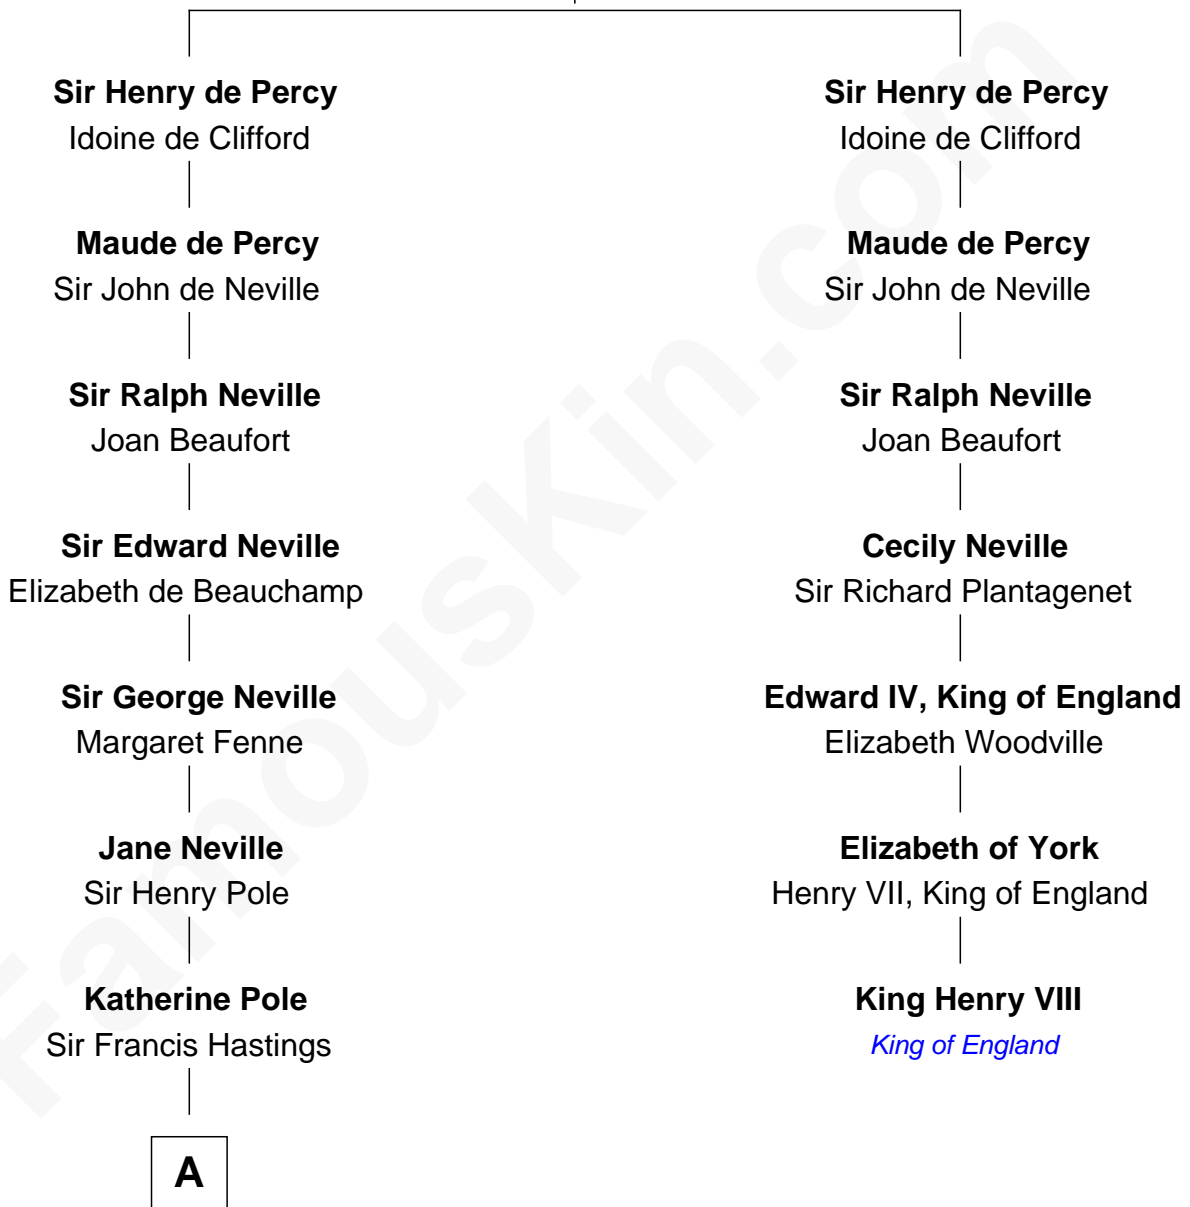

# FamousKin.com Relationship Chart of

**Prince Harry**

*Duke of Sussex*

6th cousin 14 times removed of

**King Henry VIII**

*King of England*

**Sir Henry de Percy**

Eleanor de Arundel

**A**

**Frances Hastings**  
Sir Henry Compton

**Margaret Compton**  
Henry Mordaunt

**Sir John Mordaunt**  
Elizabeth Howard

**John Mordaunt**  
Elizabeth Carey

**Lewis Mordaunt**  
Mary Collyer

**Anna Maria Mordaunt**  
Stephen Poyntz