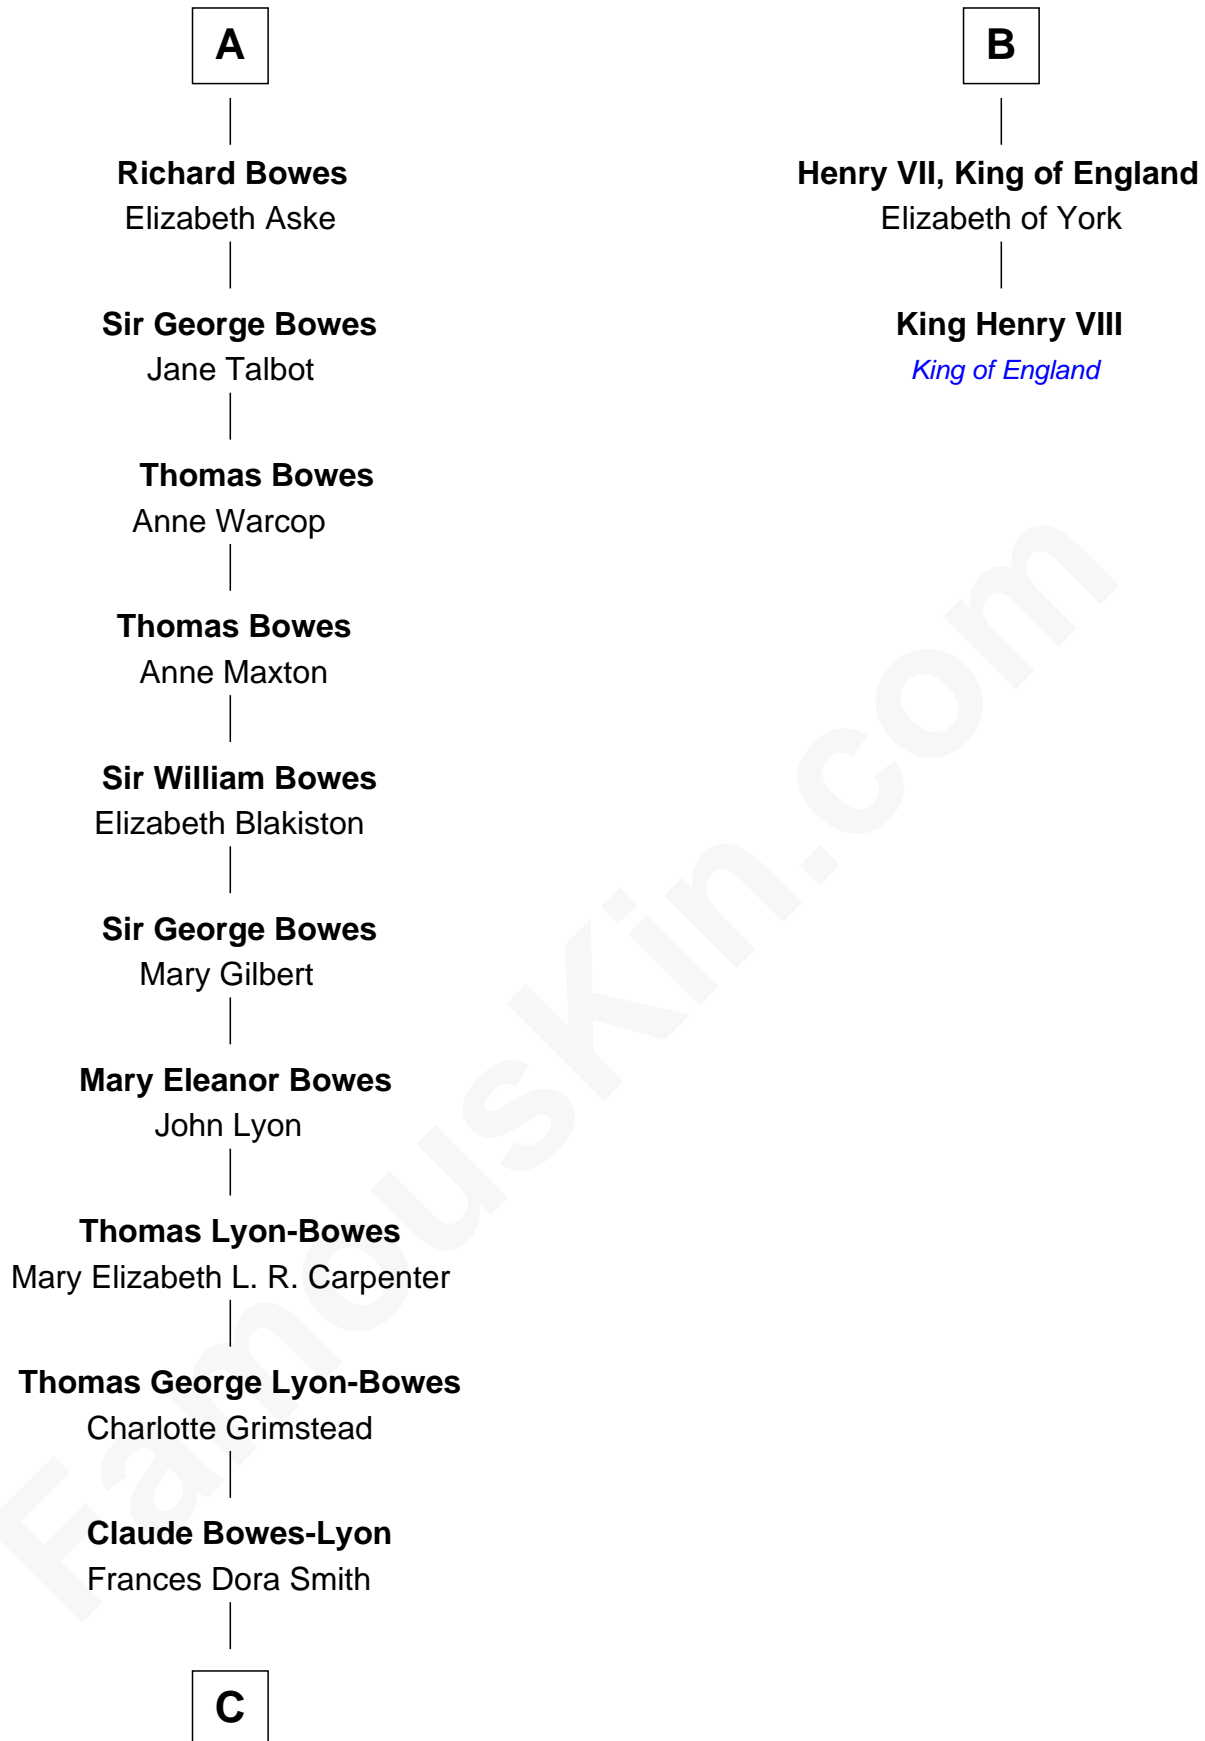

# FamousKin.com Relationship Chart of

**Prince Harry**  
*Duke of Sussex*

8th cousin 13 times removed of

**King Henry VIII**  
*King of England*

**C**

**Claude George Bowes-Lyon**  
Cecilia Nina Cavendish-Bentinck

**Elizabeth Bowes-Lyon**  
George VI, King of the United Kingdom

**Elizabeth II, Queen of the United Kingdom**  
Prince Philip of Edinburgh

**Charles III, King of the United Kingdom**  
Princess Diana Frances Spencer