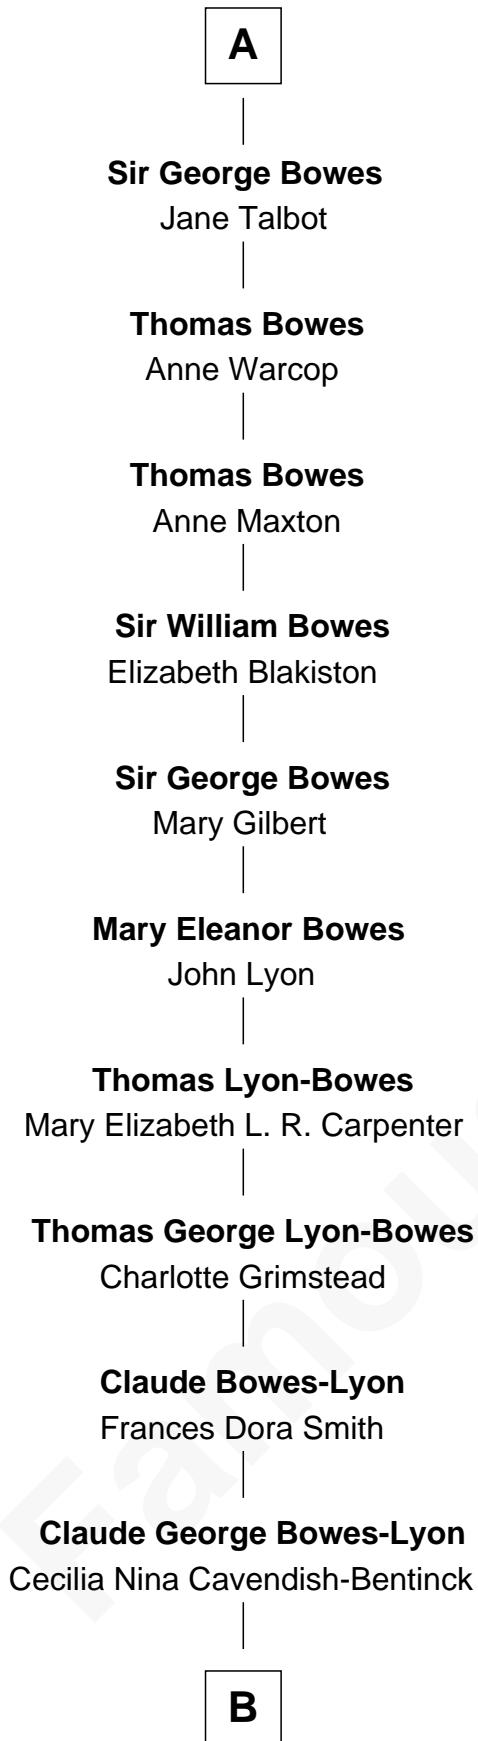

FamousKin.com Relationship Chart of

Prince Harry
Duke of Sussex

6th cousin 14 times removed of

King Henry VIII
King of England

Sir Hugh I de Audley
Iseult de Mortimer

Alice de Audley
Sir Ralph de Greystoke

Sir William de Greystoke
Joan FitzHenry

Sir Ralph de Greystoke
Katherine de Clifford

Joan de Greystoke
Sir William Bowes

Sir William Bowes
Maud FitzHugh

Sir Ralph Bowes
Margery Conyers

Richard Bowes
Elizabeth Aske

Alice de Audley
Sir Ralph de Neville

Sir John de Neville
Maude de Percy

Sir Ralph Neville
Joan Beaufort

Cecily Neville
Sir Richard Plantagenet

Edward IV, King of England
Elizabeth Woodville

Elizabeth of York
Henry VII, King of England

King Henry VIII
King of England

A

B

—
Elizabeth Bowes-Lyon

George VI, King of the United Kingdom

—
Elizabeth II, Queen of the United Kingdom

Prince Philip of Edinburgh

—
Charles III, King of the United Kingdom