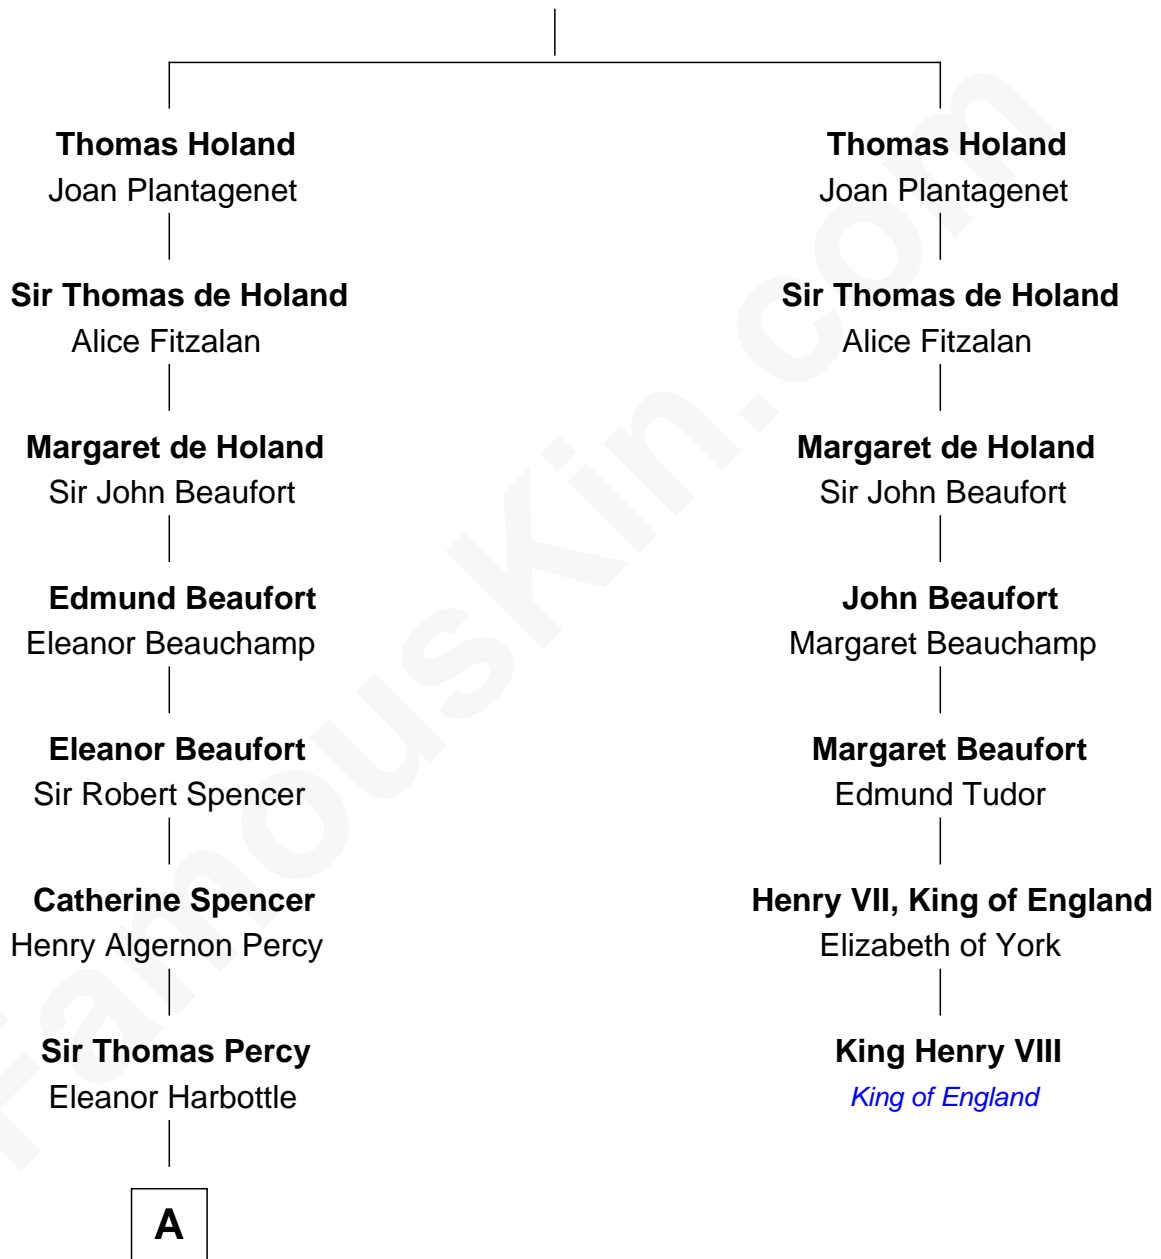

# FamousKin.com Relationship Chart of

**Prince Harry**  
*Duke of Sussex*

6th cousin 15 times removed of

**King Henry VIII**  
*King of England*

**Sir Robert de Holland**  
Maude la Zouche

A

**A**

**Henry Percy**  
Katherine Neville

**Henry Percy**  
Dorothy Devereux

**Dorothy Percy**  
Robert Sydney

**Dorothy Sydney**  
Henry Spencer

**Sir Robert Spencer**  
Ann Digby

**Sir Charles Spencer**  
Anne Churchill

**John Spencer**  
Georgiana Carolina Carteret

**John Spencer**  
Margaret Georgiana Poyntz

**George John Spencer**  
Lavina Bingham

**Frederick Spencer**  
Adelaide Horatia Elizabeth Seymour

**B**

**B**

—  
**Charles Robert Spencer**

Margaret Baring

—  
**Albert Edward John Spencer**

Cynthia Elinor Beatrix Hamilton

—  
**Edward John Spencer**

Frances Ruth Burke Roche

—  
**Princess Diana Frances Spencer**

Charles III, King of the United Kingdom

—  
**Prince Harry**

*Duke of Sussex*