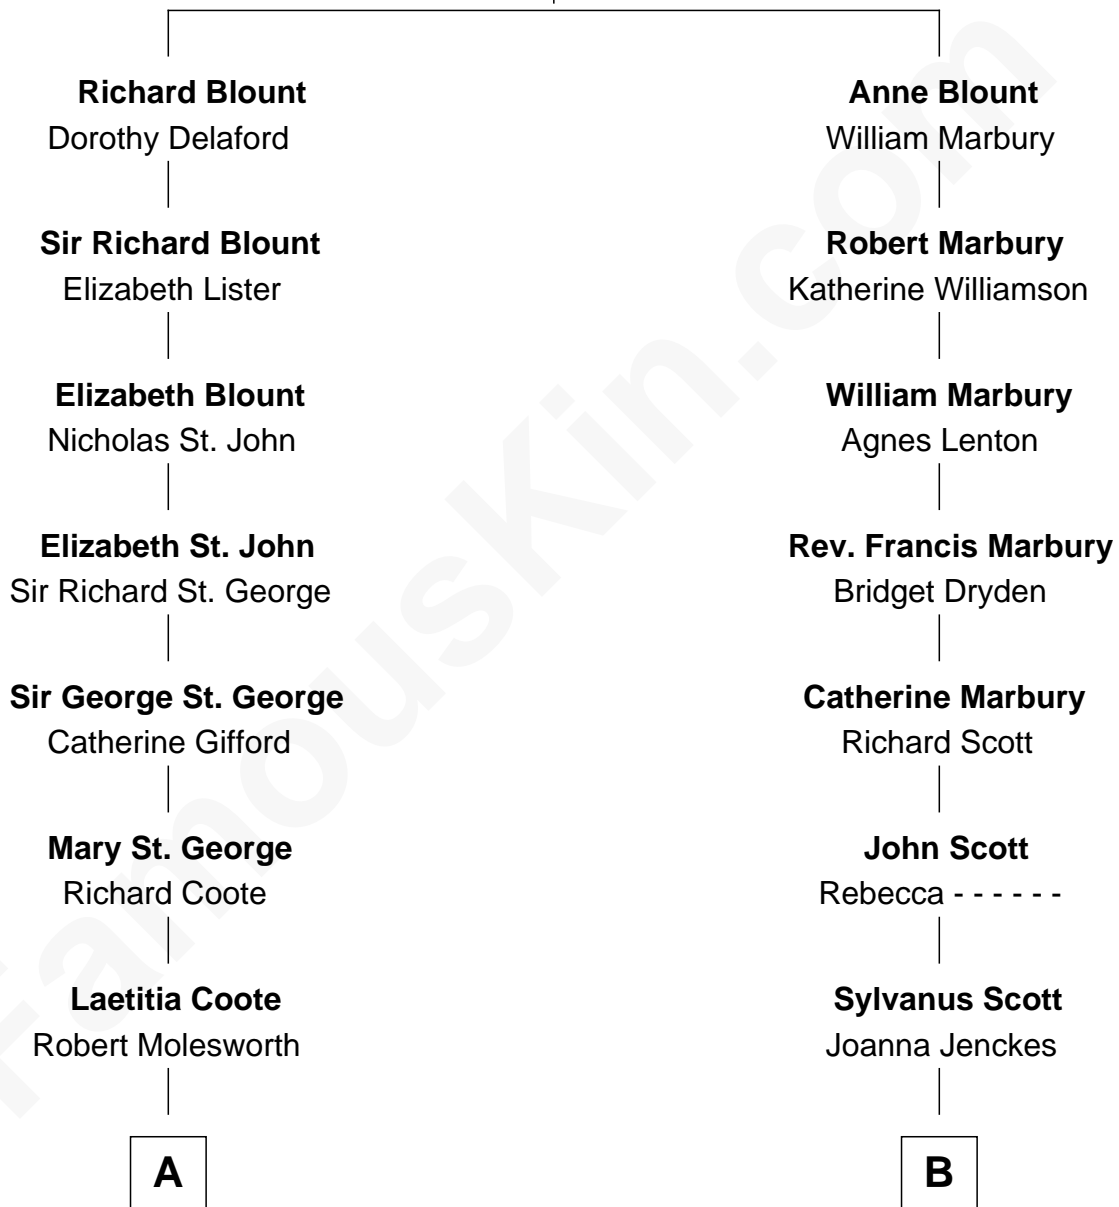

Sir Thomas Blount

with wife
Catherine Clifton

with wife
Agnes Hawley