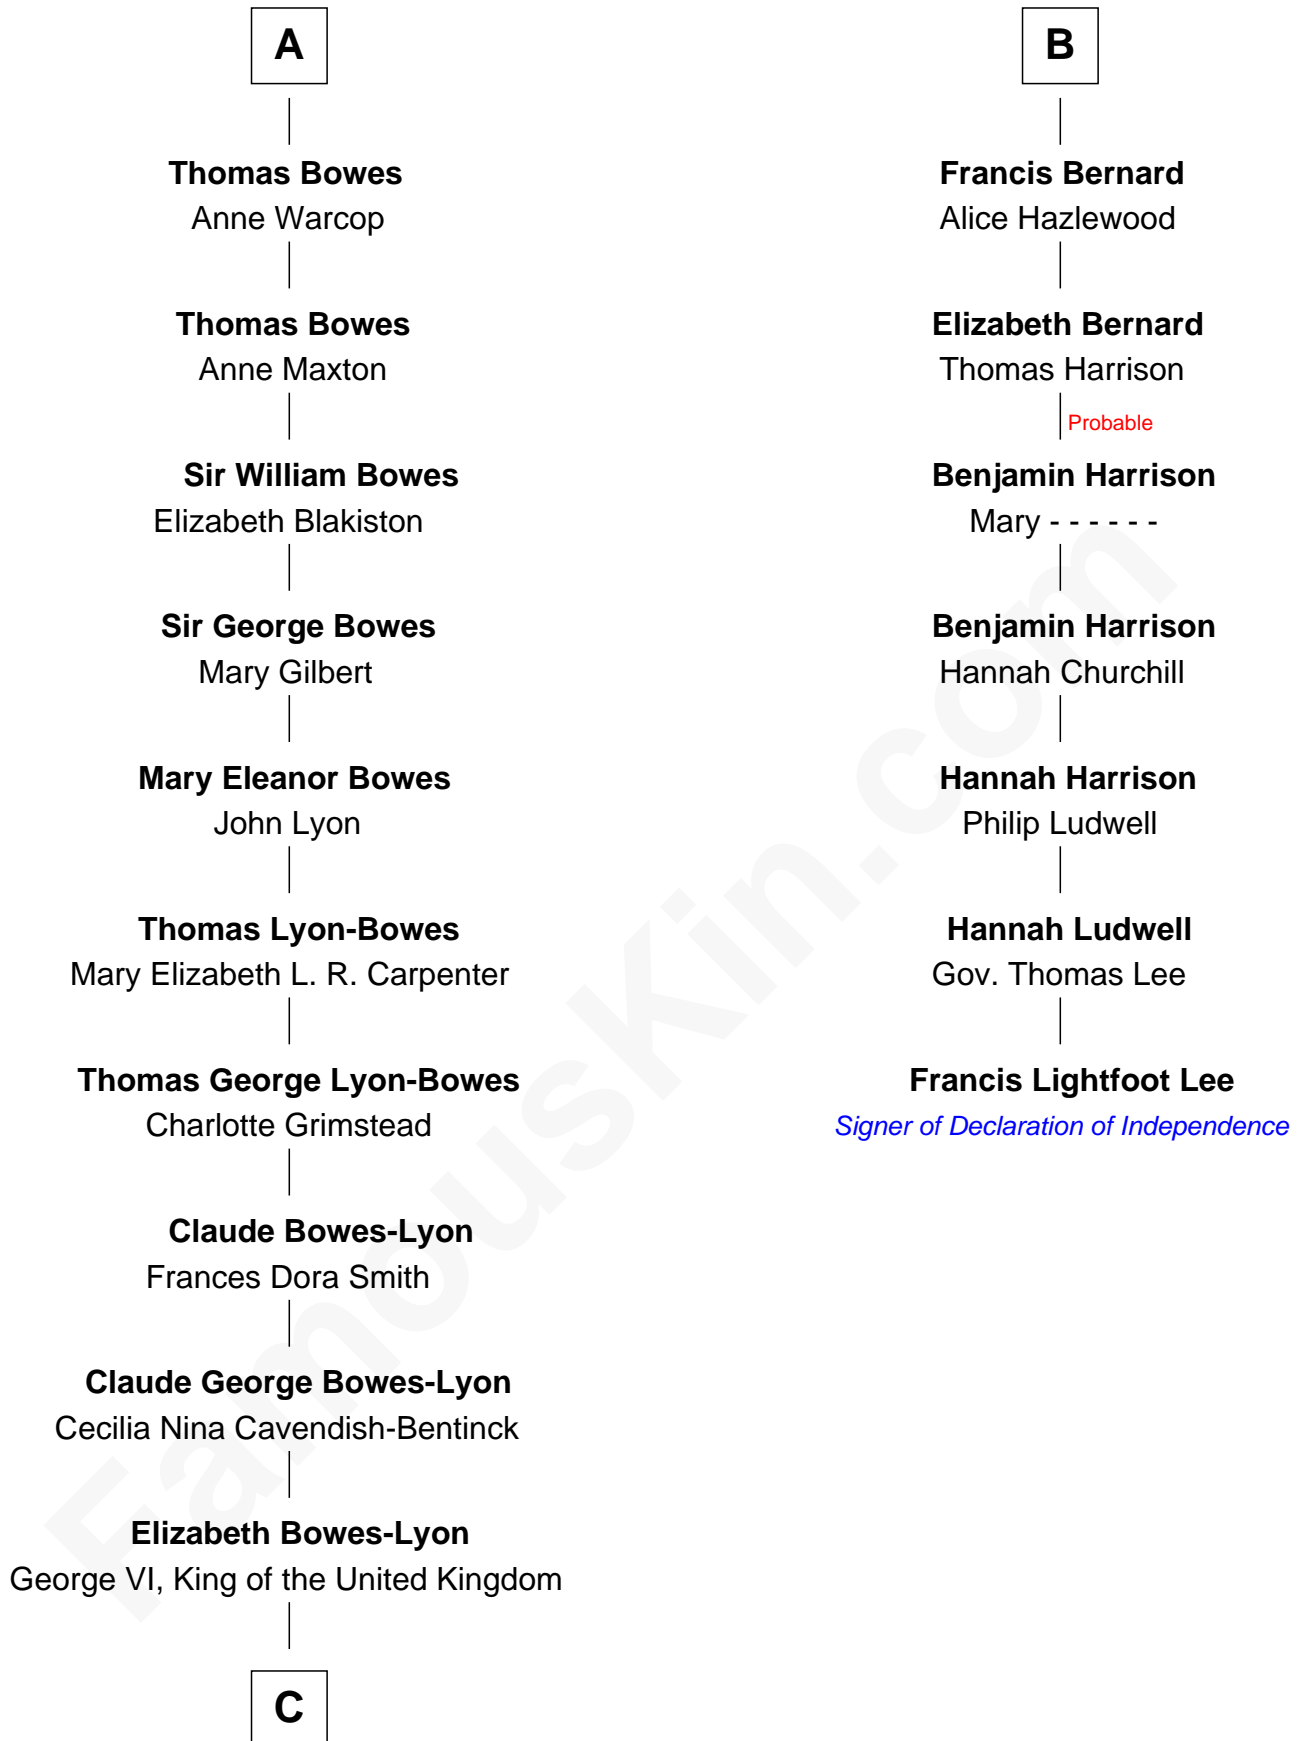

FamousKin.com

Relationship Chart of

Prince Harry

Duke of Sussex

13th cousin 6 times removed of

Francis Lightfoot Lee
Signer of the Declaration of Independence

C

Elizabeth II, Queen of the United Kingdom

Prince Philip of Edinburgh

Charles III, King of the United Kingdom

Princess Diana Frances Spencer

Prince Harry

Duke of Sussex

FamousKin.com