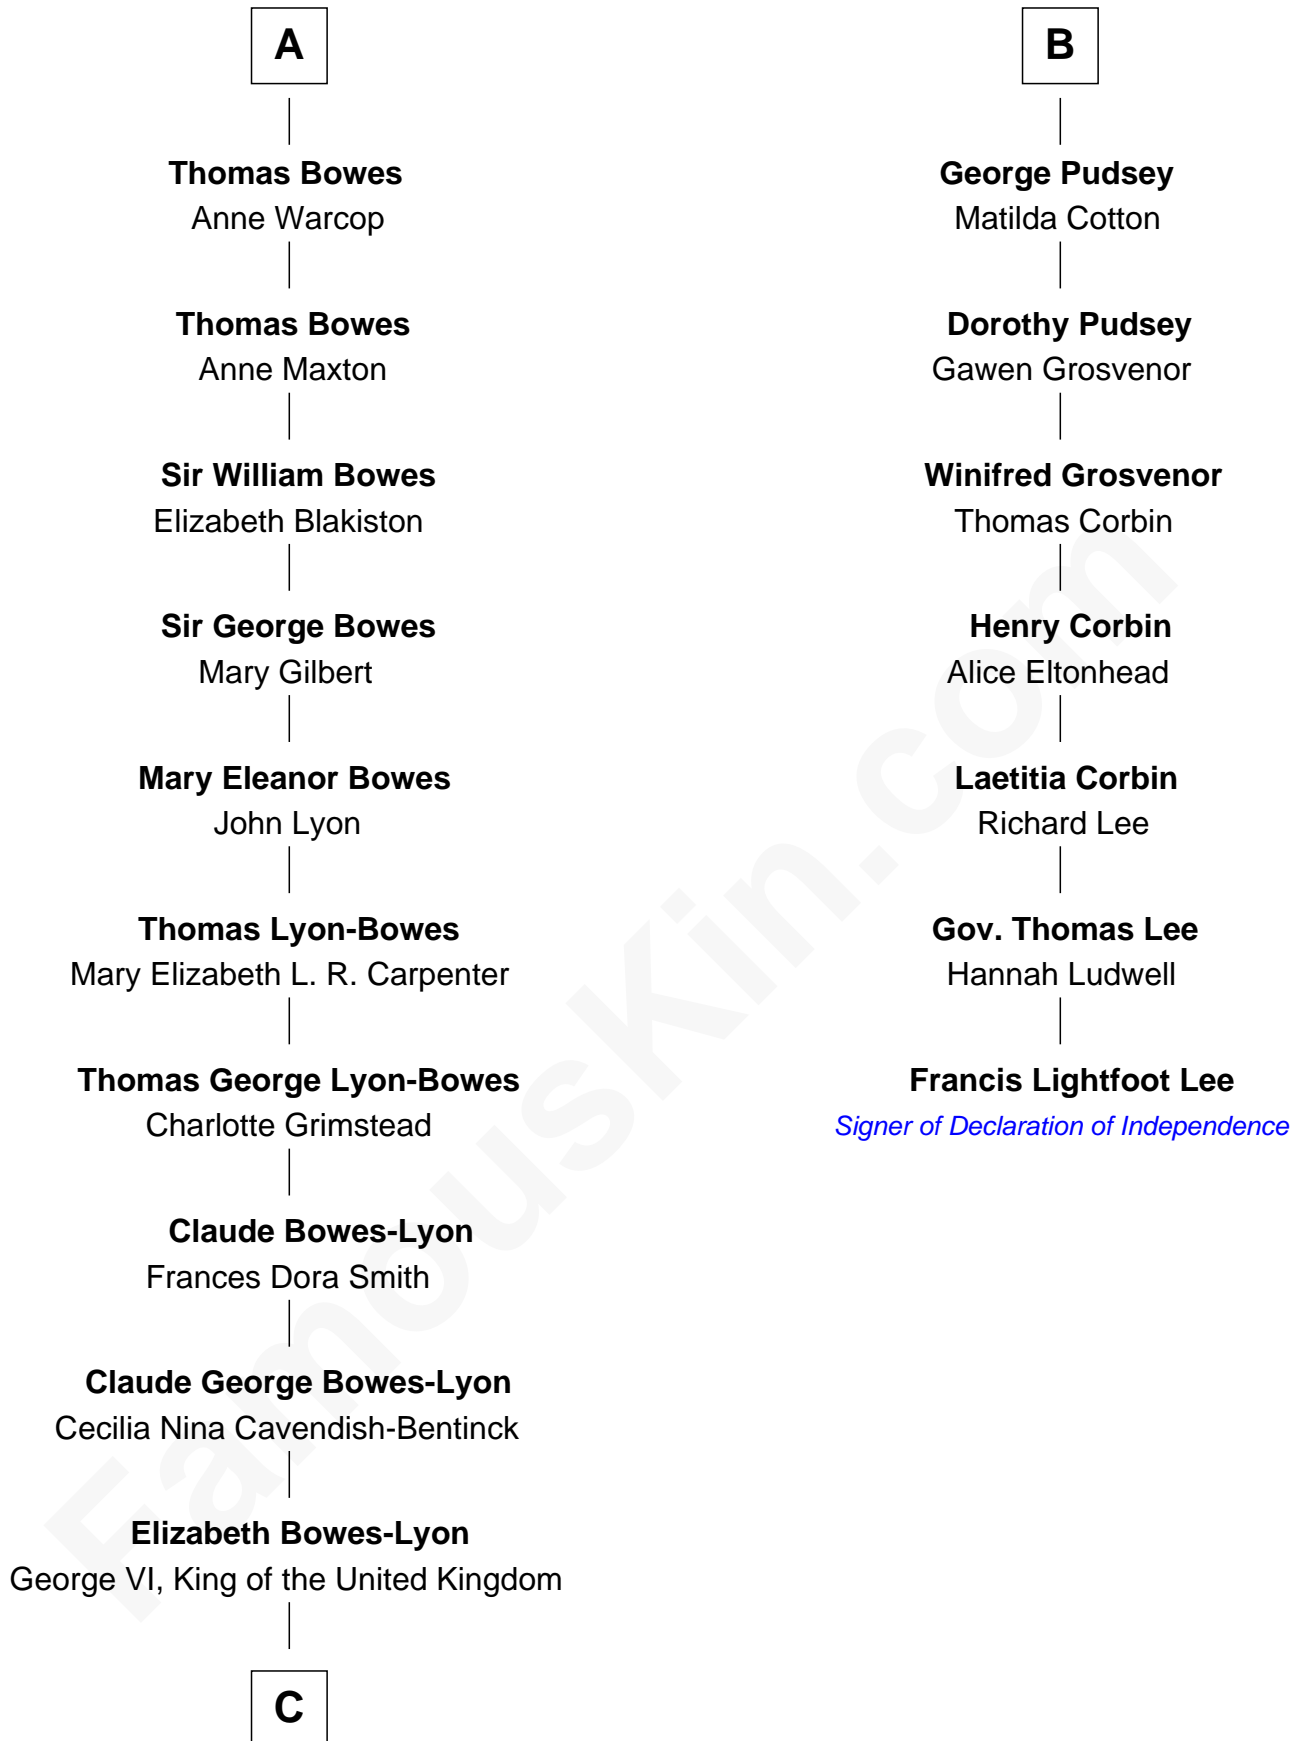

# FamousKin.com Relationship Chart of

**Prince Harry**  
*Duke of Sussex*

13th cousin 6 times removed of

**Francis Lightfoot Lee**

*Signer of the Declaration of Independence*

**C**

**Elizabeth II, Queen of the United Kingdom**

Prince Philip of Edinburgh

**Charles III, King of the United Kingdom**

Princess Diana Frances Spencer

**Prince Harry**

*Duke of Sussex*

FamousKin.com