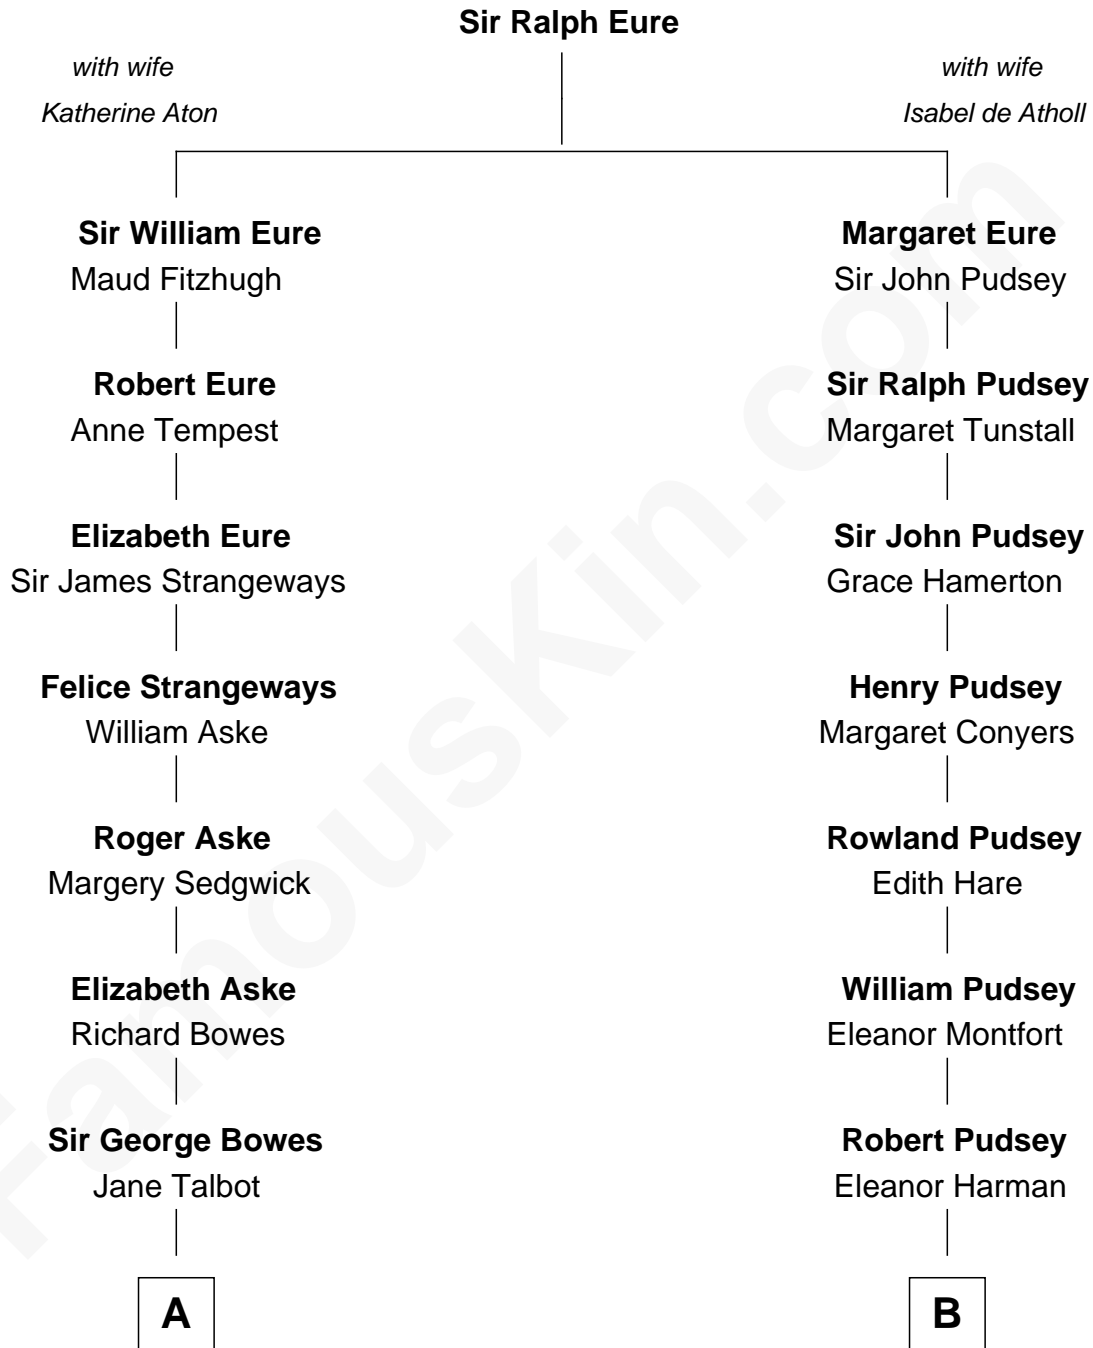

# FamousKin.com Relationship Chart of

**Prince Harry**  
*Duke of Sussex*

13th cousin 6 times removed of

**Francis Lightfoot Lee**

*Signer of the Declaration of Independence*

**C**

**Elizabeth II, Queen of the United Kingdom**

Prince Philip of Edinburgh

**Charles III, King of the United Kingdom**

Princess Diana Frances Spencer

**Prince Harry**

*Duke of Sussex*

FamousKin.com