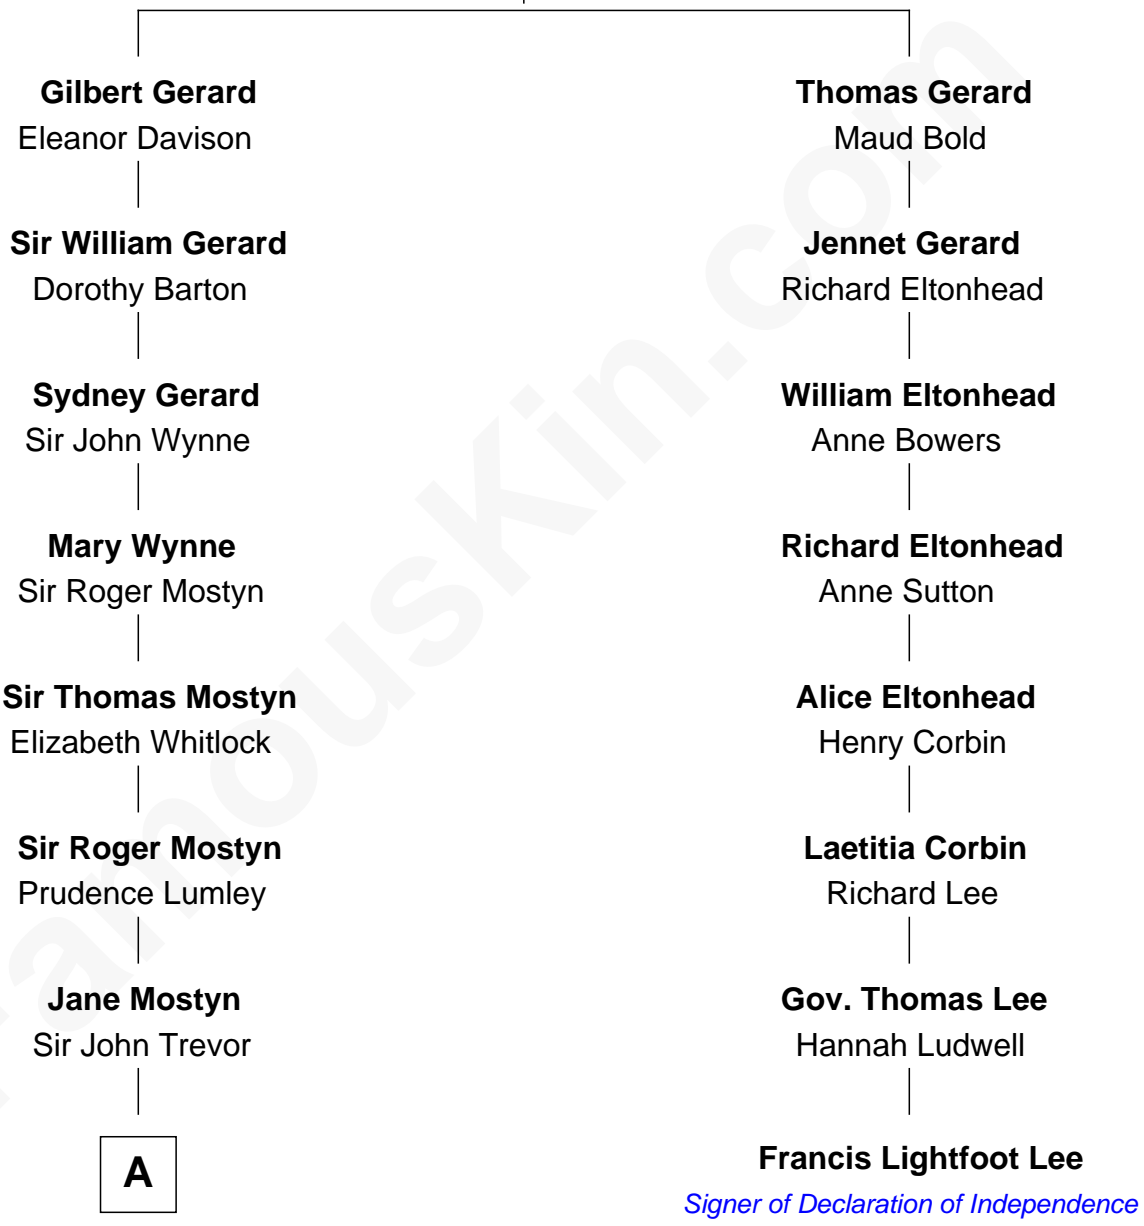

# FamousKin.com Relationship Chart of

**Prince Harry**  
*Duke of Sussex*

7th cousin 10 times removed of

**Francis Lightfoot Lee**

*Signer of the Declaration of Independence*

**William Gerard**  
Elizabeth Byron

**A**

**Anne Trevor**

Michael Hill

**Arthur Hill-Trevor**

Anne Stafford

**Anne Hill-Trevor**

Garret Wellesley

**Sir Richard Colley Wellesley**