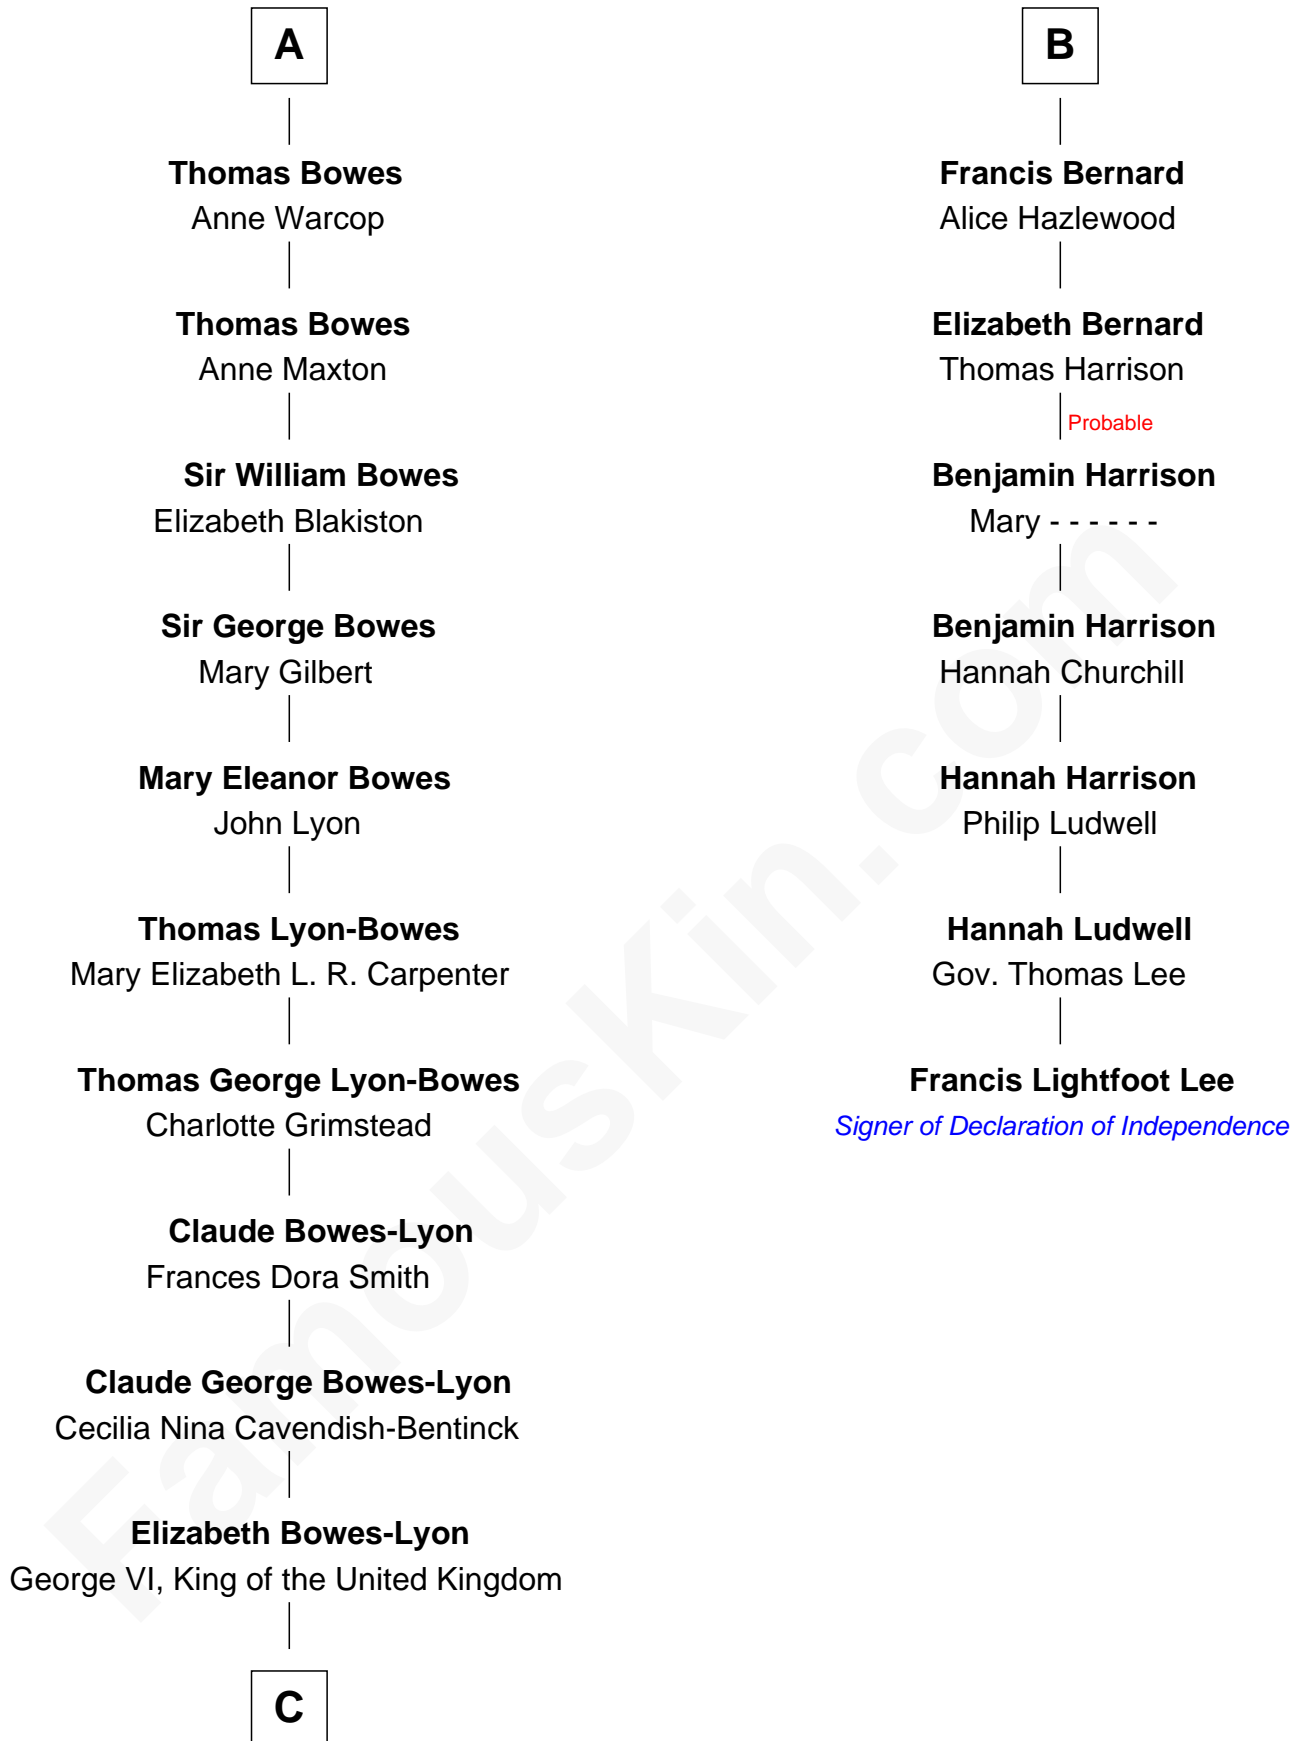

## Relationship Chart of

### Prince Harry

*Duke of Sussex*

13th cousin 6 times removed of

**Francis Lightfoot Lee**  
*Signer of the Declaration of Independence*

**C**

**Elizabeth II, Queen of the United Kingdom**

Prince Philip of Edinburgh

**Charles III, King of the United Kingdom**

Princess Diana Frances Spencer

**Prince Harry**

*Duke of Sussex*

FamousKin.com