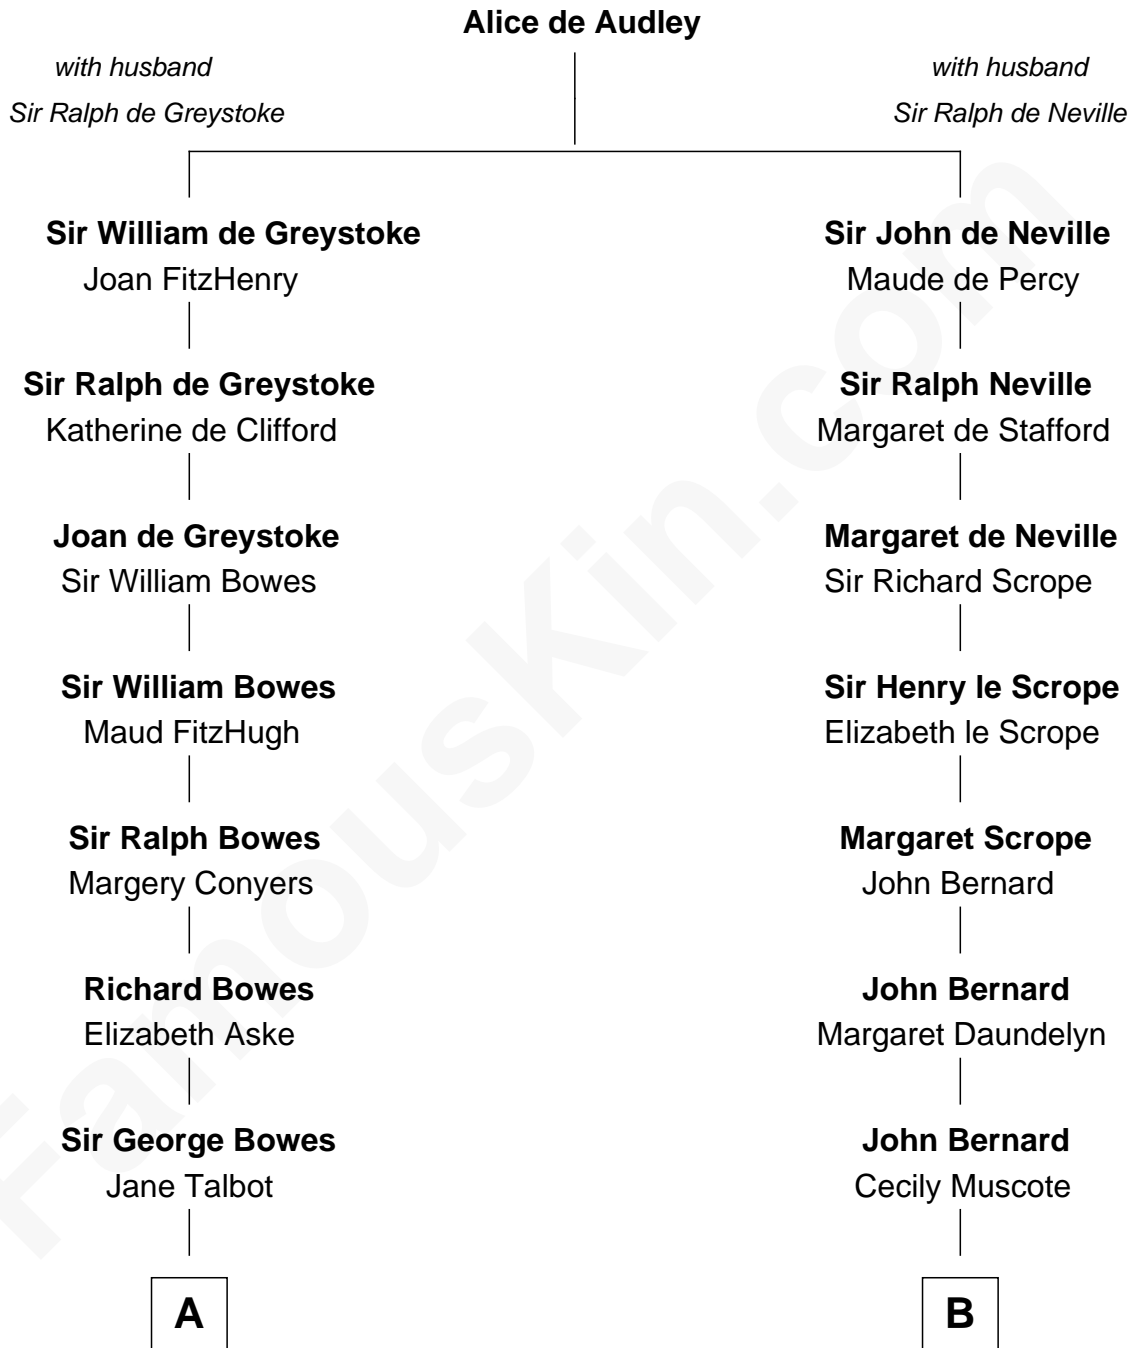

## Relationship Chart of

### Prince Harry

*Duke of Sussex*

13th cousin 6 times removed of

**Francis Lightfoot Lee**  
*Signer of the Declaration of Independence*

**C**

**Elizabeth II, Queen of the United Kingdom**

Prince Philip of Edinburgh

**Charles III, King of the United Kingdom**

Princess Diana Frances Spencer

**Prince Harry**

*Duke of Sussex*

FamousKin.com