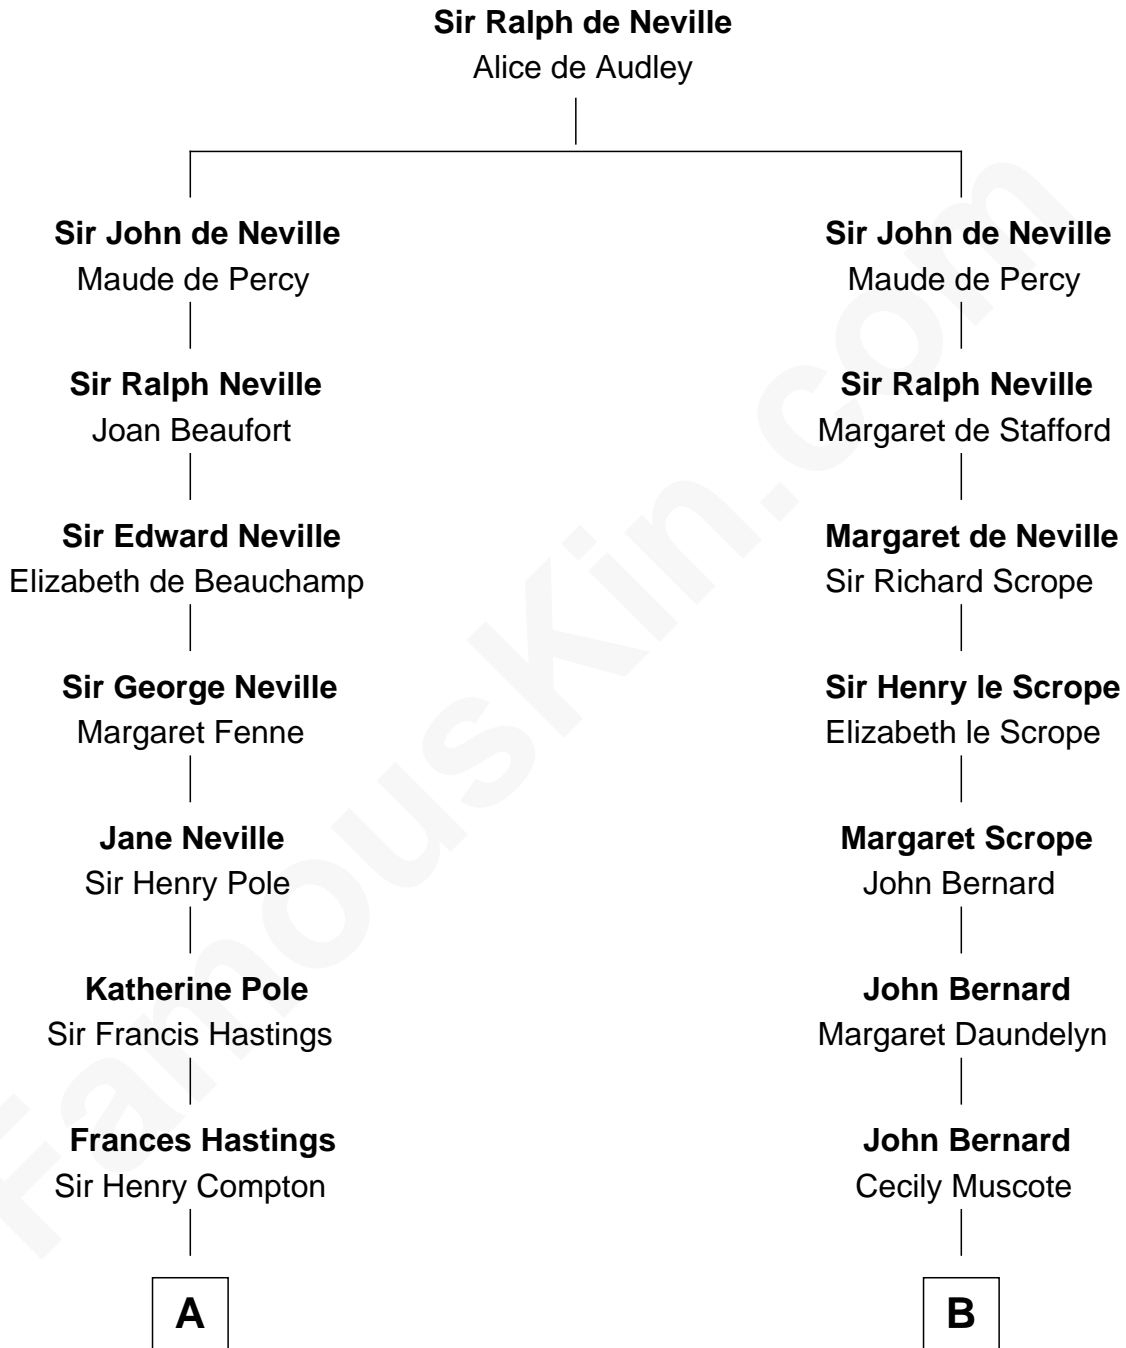

FamousKin.com Relationship Chart of

Prince Harry
Duke of Sussex

13th cousin 6 times removed of

Francis Lightfoot Lee

Signer of the Declaration of Independence

C

Edward John Spencer
Frances Ruth Burke Roche

Princess Diana Frances Spencer
Charles III, King of the United Kingdom

Prince Harry
Duke of Sussex

FamousKin.com