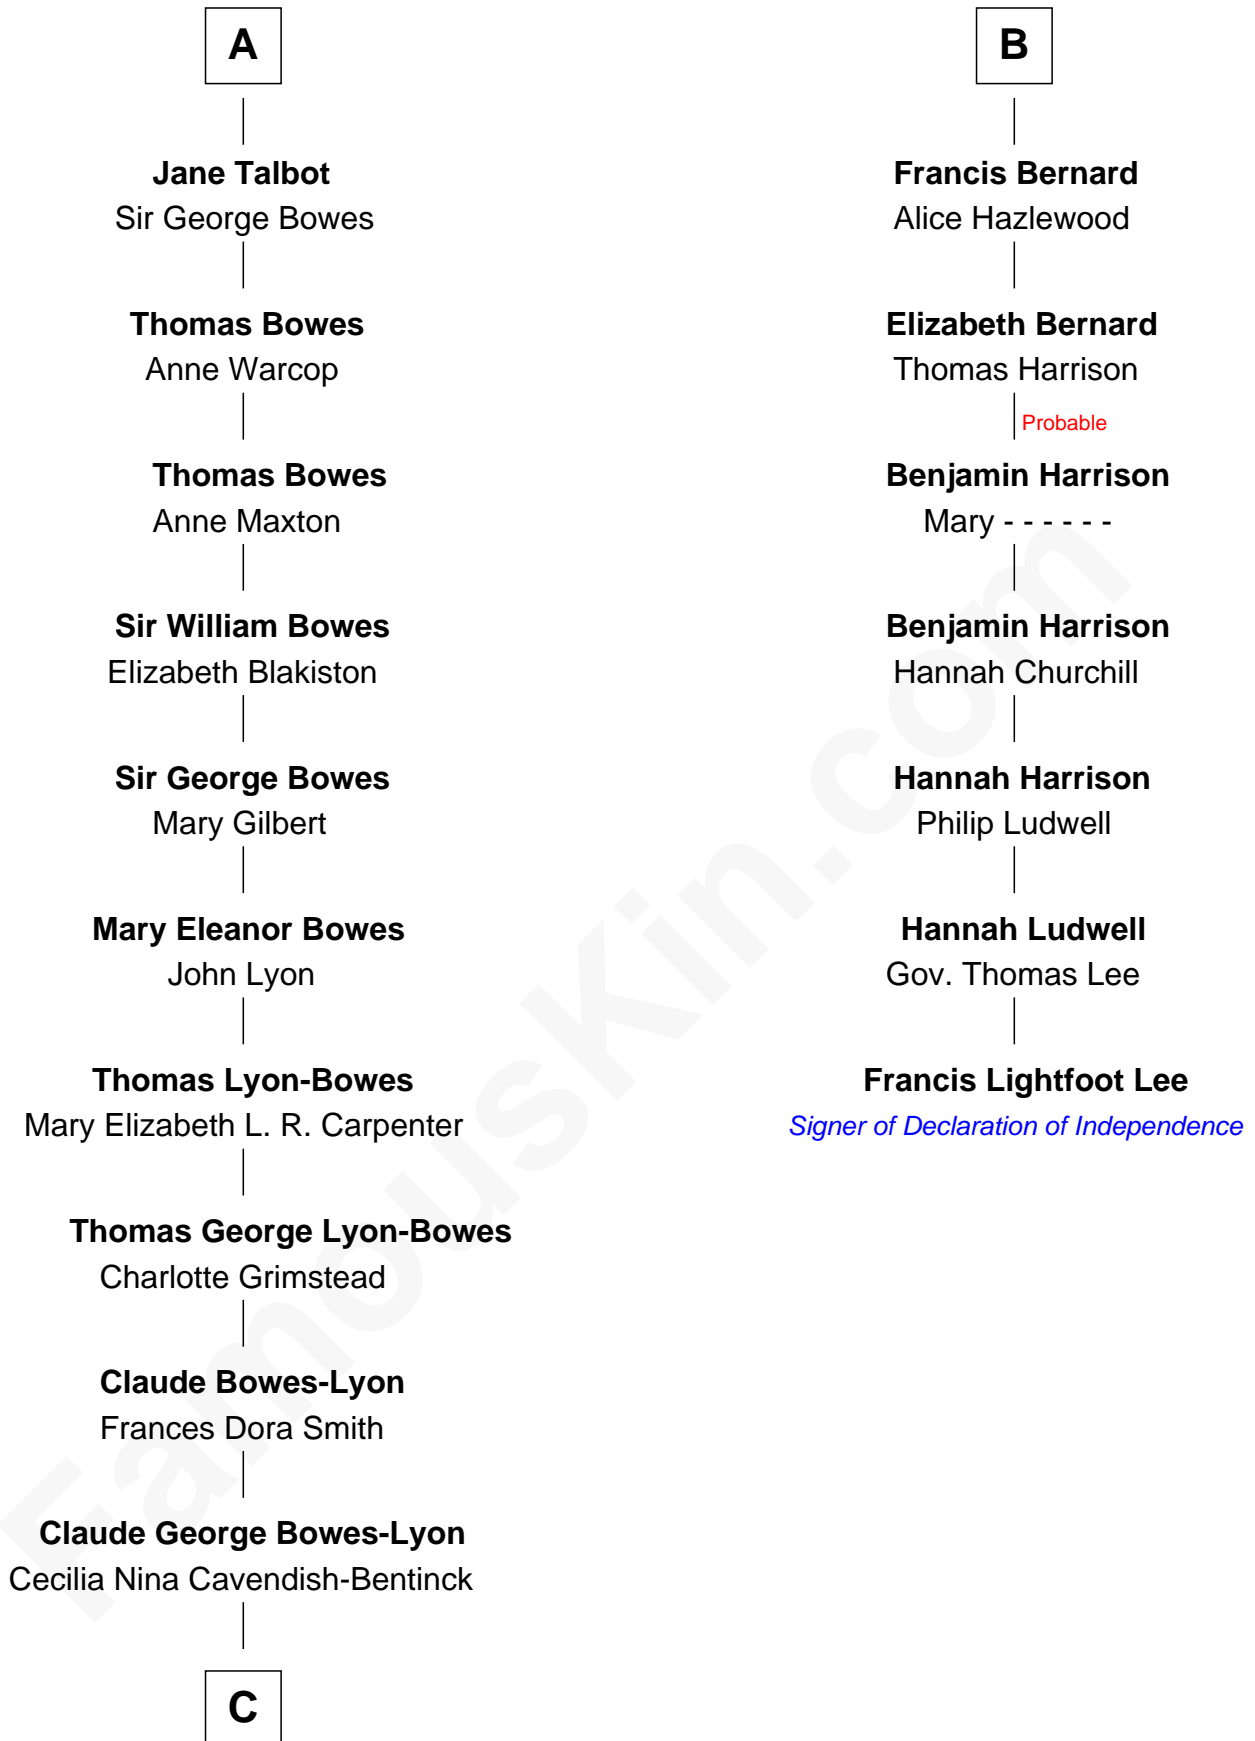

FamousKin.com Relationship Chart of

Prince Harry
Duke of Sussex

13th cousin 7 times removed of

Francis Lightfoot Lee

Signer of the Declaration of Independence

Sir William de Ros
Margery de Badlesmere

C

Elizabeth Bowes-Lyon

George VI, King of the United Kingdom

Elizabeth II, Queen of the United Kingdom

Prince Philip of Edinburgh

Charles III, King of the United Kingdom

Princess Diana Frances Spencer

Prince Harry

Duke of Sussex

FamousKin.com