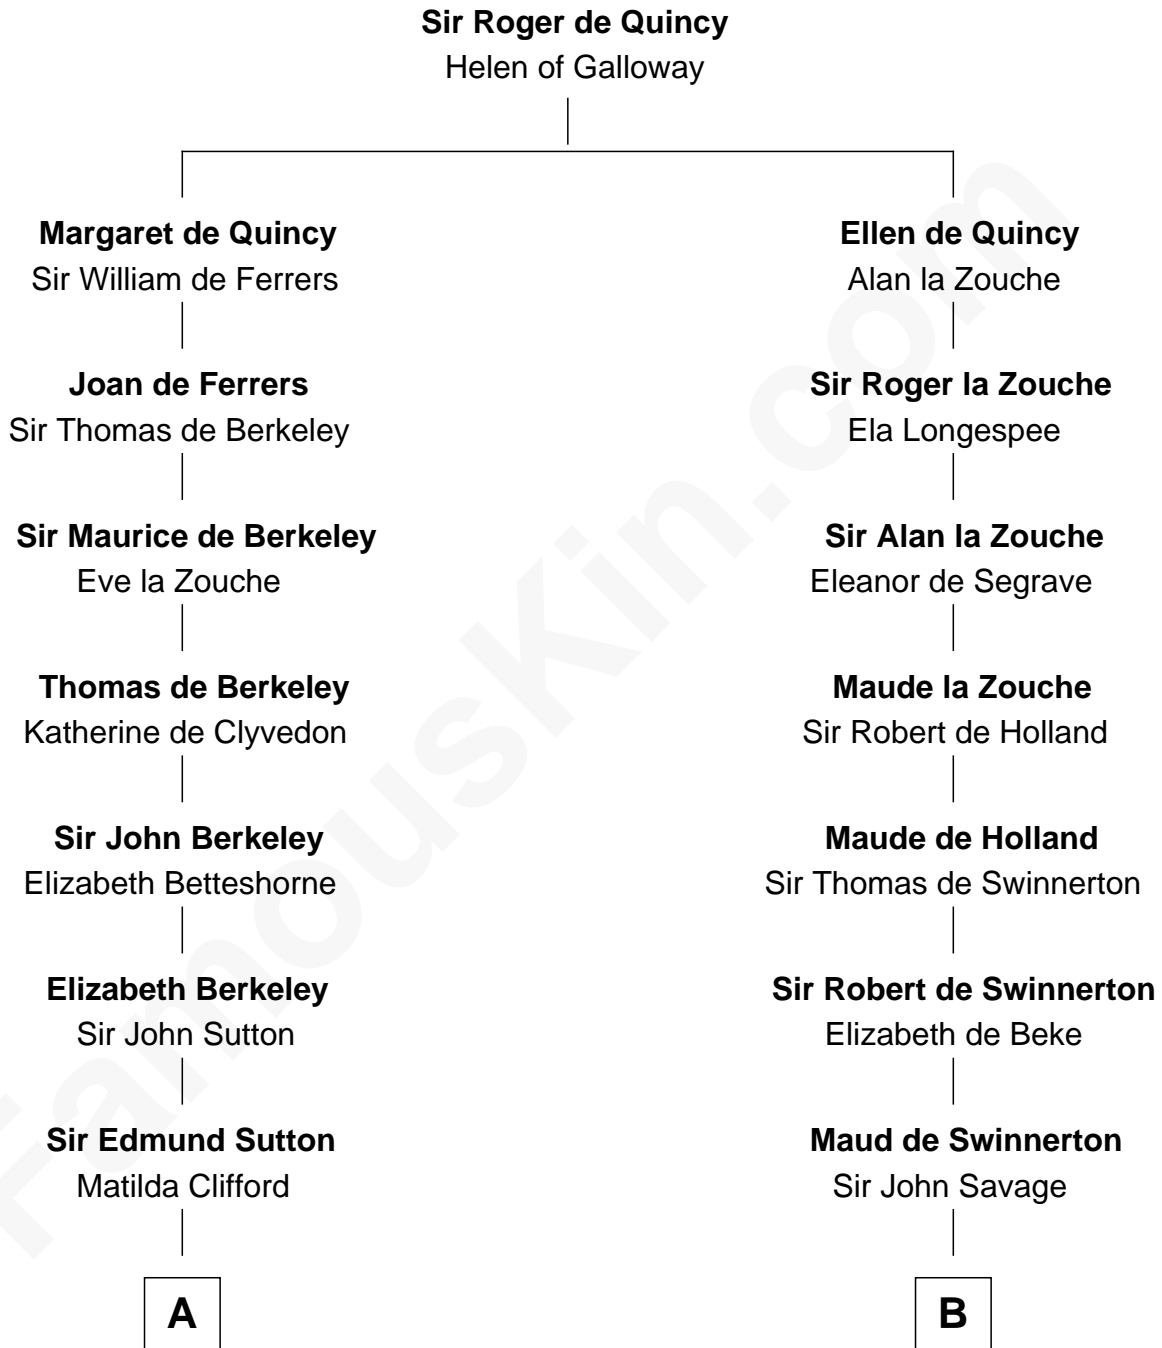

# FamousKin.com Relationship Chart of

**Prince Harry**  
*Duke of Sussex*

17th cousin 4 times removed of

**Francis Lightfoot Lee**

*Signer of the Declaration of Independence*

**C**

Charles Robert Spencer

Margaret Baring

Albert Edward John Spencer

Cynthia Elinor Beatrix Hamilton

Edward John Spencer

Frances Ruth Burke Roche

Princess Diana Frances Spencer

Charles III, King of the United Kingdom

Prince Harry

*Duke of Sussex*