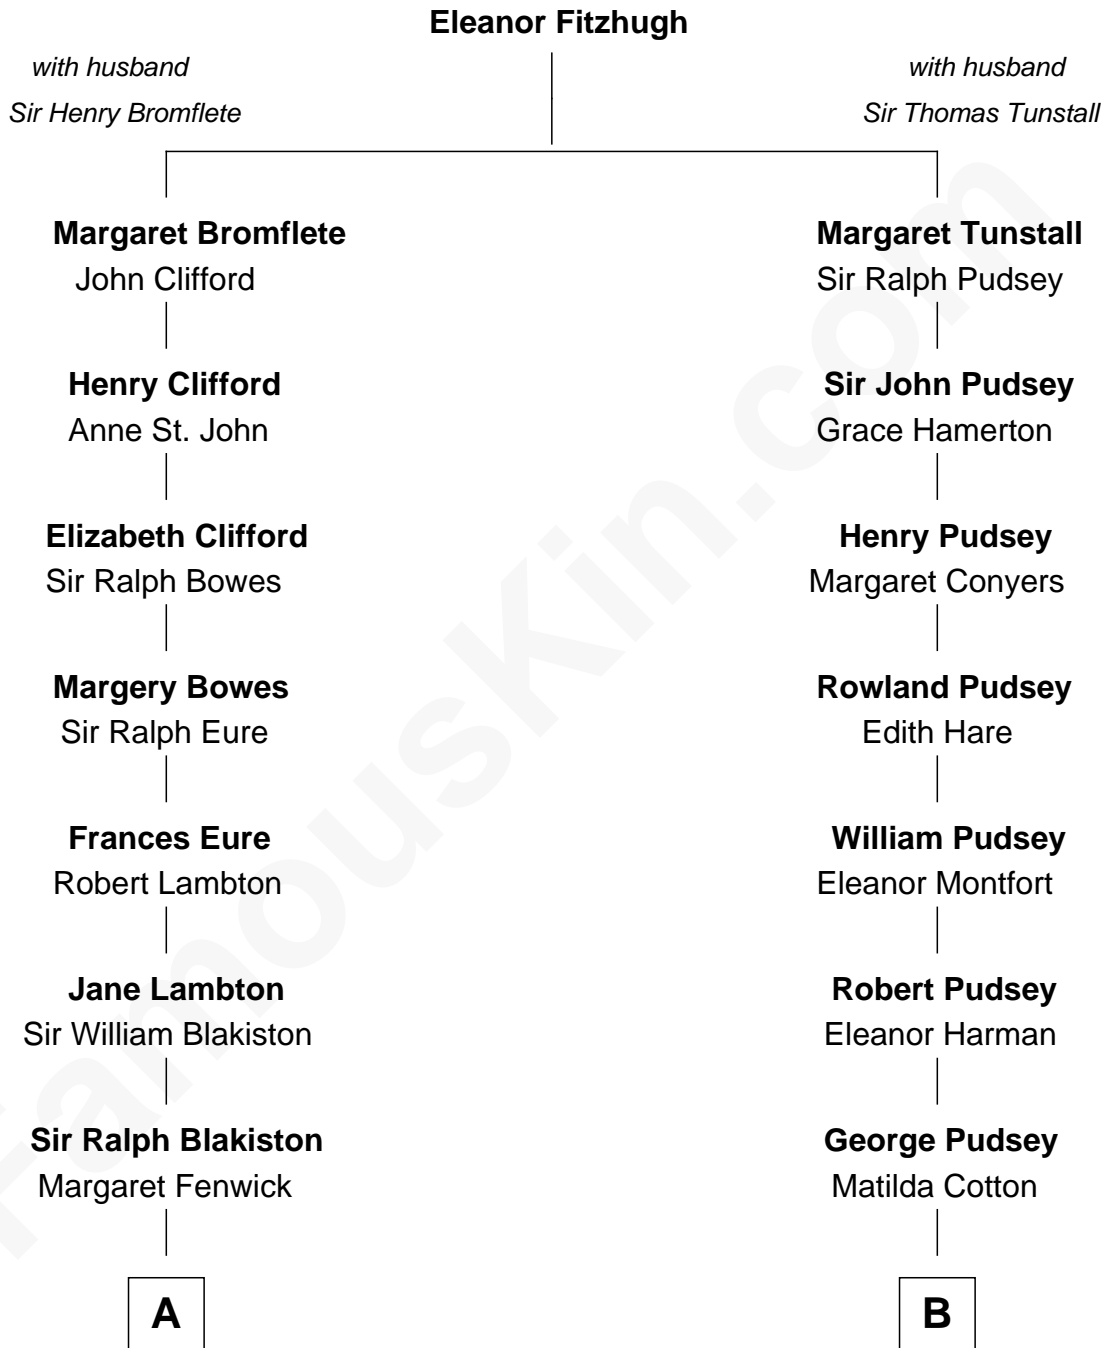

FamousKin.com

Relationship Chart of

Prince Harry

Duke of Sussex

12th cousin 6 times removed of

Francis Lightfoot Lee
Signer of the Declaration of Independence

A

Sir Francis Blakiston

Ann Bowes

Elizabeth Blakiston

Sir William Bowes

Sir George Bowes

Mary Gilbert

Mary Eleanor Bowes

John Lyon

Thomas Lyon-Bowes